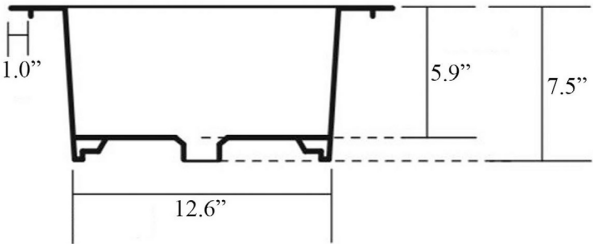

Related Items:

- WSBC 53995 | Push Waste Drain
- WSBC 53922 | Decorative Trap

Finishes:

 Glossy White

SKU# | Options:

- Skyland SKL 32138.00 | No Faucet Hole
- Skyland SKL 32138.01 | Single Faucet Hole

* WS Bath Collections reserves the right to revise dimensions or information on this sheet without notice

Collection Skyland	Model Skyland SKL 32138	Dimensions Metric <i>1 inch = 2.54 cm</i> <i>1 inch = 25.4 mm</i>	 1051 Lea Drive - Collegeville, PA 19426 Tel. 215 513 9400 - Fax 610 831 0215 www.ws bathcollections.com - info@ws bathcollections.com
--------------------------------	-------------------------------------	--	---

recommended cutting template $\phi 14.2''$
square 14.2" x 14.2" for tap hole

* WS Bath Collections reserves the right to revise dimensions or information on this sheet without notice

<p>Collection Skyland</p>	<p>Model Skyland SKL 32138</p>	<p>Dimensions Metric 1 inch = 2.54 cm 1 inch = 25.4 mm</p>	<p>WS[®] BATH COLLECTIONS 1051 Lea Drive - Collegeville, PA 19426 Tel. 215 513 9400 - Fax 610 831 0215 www.ws bathcollections.com - info@ws bathcollectins.com</p>
--	---	--	--

Dimensions Metric
1 inch = 2.54 cm
1 inch = 25.4 mm

WS[®]

BATH
COLLECTIONS

1051 Lea Drive - Collegeville, PA 19426
Tel. 215 513 9400 - Fax 610 831 0215

www.ws bathcollections.com - info@ws bathcollections.com