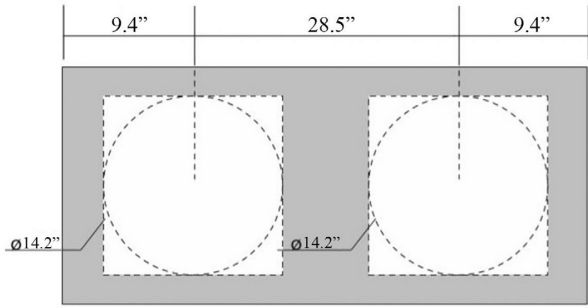

Collection Skyland	Model Skyland SKL 32138	Dimensions Metric <i>1 inch = 2.54 cm</i> <i>1 inch = 25.4 mm</i>	 1051 Lea Drive - Collegeville, PA 19426 Tel. 215 513 9400 - Fax 610 831 0215 www.ws bathcollections.com - info@ws bathcollections.com
--------------------------------	-------------------------------------	--	---

recommended cutting template $\phi 14.2''$
square 14.2" x 14.2" for tap hole

* WS Bath Collections reserves the right to revise dimensions or information on this sheet without notice

<p>Collection Skyland</p>	<p>Model Skyland SKL 32138</p>	<p>Dimensions Metric 1 inch = 2.54 cm 1 inch = 25.4 mm</p>	<p>WS[®] BATH COLLECTIONS 1051 Lea Drive - Collegeville, PA 19426 Tel. 215 513 9400 - Fax 610 831 0215 www.ws bathcollections.com - info@ws bathcollectins.com</p>
--	---	--	--

Dimensions Metric
1 inch = 2.54 cm
1 inch = 25.4 mm

WS[®]

BATH
COLLECTIONS

1051 Lea Drive - Collegeville, PA 19426
Tel. 215 513 9400 - Fax 610 831 0215

www.ws bathcollections.com - info@ws bathcollections.com