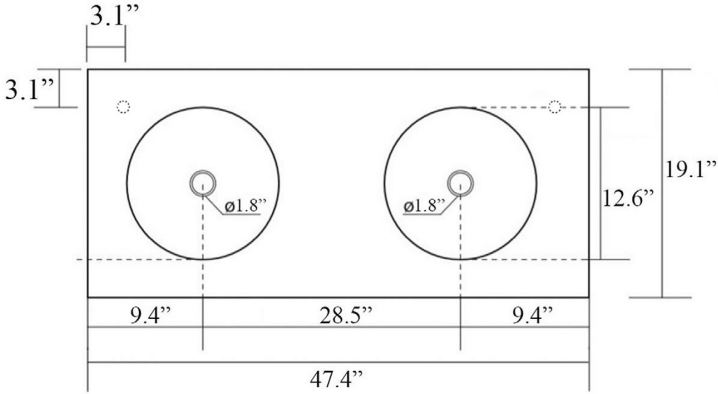

Collection Skyland	Model Skyland SKL 32138	Dimensions Metric <i>1 inch = 2.54 cm</i> <i>1 inch = 25.4 mm</i>	 1051 Lea Drive - Collegeville, PA 19426 Tel. 215 513 9400 - Fax 610 831 0215 www.ws bathcollections.com - info@ws bathcollections.com
--------------------------------	-------------------------------------	--	---

recommended cutting template $\phi 14.2''$
square 14.2" x 14.2" for tap hole

* WS Bath Collections reserves the right to revise dimensions or information on this sheet without notice

<p>Collection Skyland</p>	<p>Model Skyland SKL 32138</p>	<p>Dimensions Metric 1 inch = 2.54 cm 1 inch = 25.4 mm</p>	<p>WS[®] BATH COLLECTIONS 1051 Lea Drive - Collegeville, PA 19426 Tel. 215 513 9400 - Fax 610 831 0215 www.ws bathcollections.com - info@ws bathcollectins.com</p>
--	---	--	--

Dimensions Metric
1 inch = 2.54 cm
1 inch = 25.4 mm

WS[®]

BATH
COLLECTIONS

1051 Lea Drive - Collegeville, PA 19426
Tel. 215 513 9400 - Fax 610 831 0215

www.ws bathcollections.com - info@ws bathcollections.com