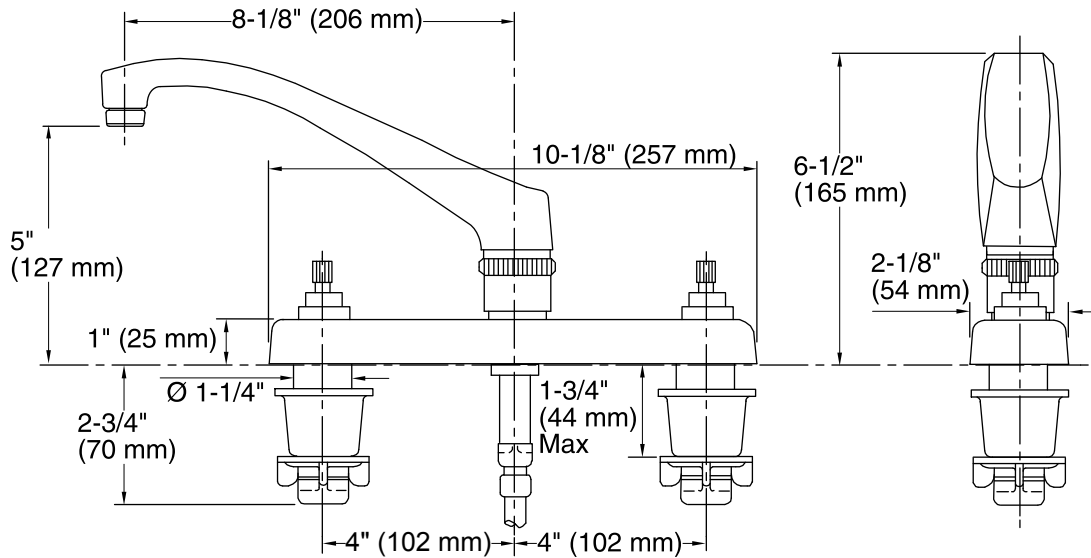

Technical Information

All product dimensions are nominal.

Spout reach: 8-1/8" (206 mm)

Faucet:

Flow rate: 2.2 gal/min (8.3 l/min)

Pressure: 60 psi (4.1 bar)

Notes

Install this product according to the installation guide.

ADA, OBC, CSA B651 compliant when installed to the specific requirements of these regulations.