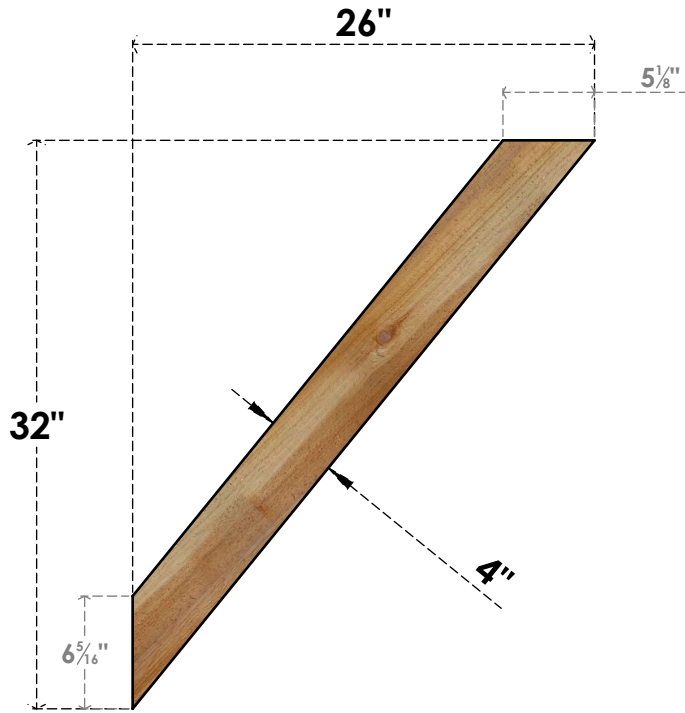

BRC04X26X32TRA00RWR

4"W X 26"D X 32"H TRADITIONAL ROUGH SAWN BRACE, WESTERN RED CEDAR

SIDE

FRONT

EKENA MILLWORK
2300 WEST MAIN ST.
CLARKSVILLE, TX 75426
TOLL FREE: 866-607-0453
WWW.EKENAMILLWORK.COM

NOTES

1. INSTALLATION TO BE COMPLETED IN ACCORDANCE WITH MANUFACTURER'S SPECIFICATIONS.
2. DRAWING MAY NOT BE TO SCALE
3. THIS DRAWING IS INTENDED FOR DESIGN AND PLANNING PURPOSES ONLY.
4. ALL INFORMATION CONTAINED HEREIN WAS CURRENT AT THE TIME OF DEVELOPMENT BUT MUST BE REVIEWED AND APPROVED BY THE PRODUCT MANUFACTURER TO BE CONSIDERED ACCURATE.
5. PRODUCTS ARE NOT KILN DRIED. THIS ITEM IS UNIQUE AND WILL CONTAIN THE NATURAL VARIATIONS THAT THE WOOD SPECIES OFFERS. THIS MAY RESULT IN VARIATIONS UP TO 1/4"