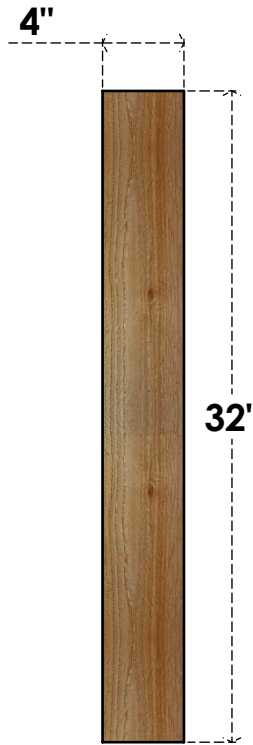

BRC04X26X32TRA00RWR

4"W X 26"D X 32"H TRADITIONAL ROUGH SAWN BRACE, WESTERN RED CEDAR

SIDE

FRONT

EKENA MILLWORK
2300 WEST MAIN ST.
CLARKSVILLE, TX 75426
TOLL FREE: 866-607-0453
WWW.EKENAMILLWORK.COM

NOTES

1. INSTALLATION TO BE COMPLETED IN ACCORDANCE WITH MANUFACTURER'S SPECIFICATIONS.
2. DRAWING MAY NOT BE TO SCALE
3. THIS DRAWING IS INTENDED FOR DESIGN AND PLANNING PURPOSES ONLY.
4. ALL INFORMATION CONTAINED HEREIN WAS CURRENT AT THE TIME OF DEVELOPMENT BUT MUST BE REVIEWED AND APPROVED BY THE PRODUCT MANUFACTURER TO BE CONSIDERED ACCURATE.
5. PRODUCTS ARE NOT KILN DRIED. THIS ITEM IS UNIQUE AND WILL CONTAIN THE NATURAL VARIATIONS THAT THE WOOD SPECIES OFFERS. THIS MAY RESULT IN VARIATIONS UP TO 1/4"