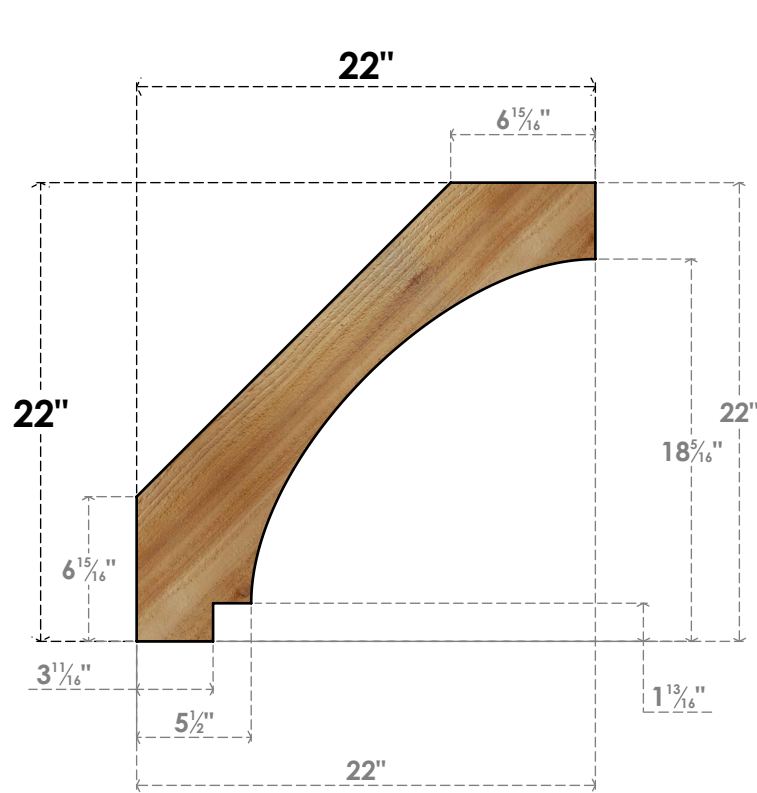

BRC04X22X22IMP00RWR

4"W X 22"D X 22"H IMPERIAL ROUGH SAWN BRACE, WESTERN RED CEDAR

SIDE

FRONT

EKENA MILLWORK
2300 WEST MAIN ST.
CLARKSVILLE, TX 75426
TOLL FREE: 866-607-0453
WWW.EKENAMILLWORK.COM

NOTES

1. INSTALLATION TO BE COMPLETED IN ACCORDANCE WITH MANUFACTURER'S SPECIFICATIONS.
2. DRAWING MAY NOT BE TO SCALE
3. THIS DRAWING IS INTENDED FOR DESIGN AND PLANNING PURPOSES ONLY.
4. ALL INFORMATION CONTAINED HEREIN WAS CURRENT AT THE TIME OF DEVELOPMENT BUT MUST BE REVIEWED AND APPROVED BY THE PRODUCT MANUFACTURER TO BE CONSIDERED ACCURATE.
5. PRODUCTS ARE NOT KILN DRIED. THIS ITEM IS UNIQUE AND WILL CONTAIN THE NATURAL VARIATIONS THAT THE WOOD SPECIES OFFERS. THIS MAY RESULT IN VARIATIONS UP TO 1/4"