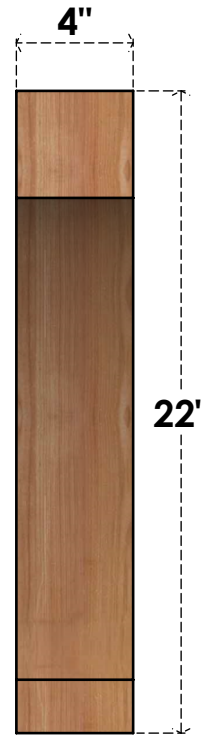

BRC04X22X22IMP00RWR

4"W X 22"D X 22"H IMPERIAL ROUGH SAWN BRACE, WESTERN RED CEDAR

SIDE

FRONT

EKENA MILLWORK
2300 WEST MAIN ST.
CLARKSVILLE, TX 75426
TOLL FREE: 866-607-0453
WWW.EKENAMILLWORK.COM

NOTES

1. INSTALLATION TO BE COMPLETED IN ACCORDANCE WITH MANUFACTURER'S SPECIFICATIONS.
2. DRAWING MAY NOT BE TO SCALE
3. THIS DRAWING IS INTENDED FOR DESIGN AND PLANNING PURPOSES ONLY.
4. ALL INFORMATION CONTAINED HEREIN WAS CURRENT AT THE TIME OF DEVELOPMENT BUT MUST BE REVIEWED AND APPROVED BY THE PRODUCT MANUFACTURER TO BE CONSIDERED ACCURATE.
5. PRODUCTS ARE NOT KILN DRIED. THIS ITEM IS UNIQUE AND WILL CONTAIN THE NATURAL VARIATIONS THAT THE WOOD SPECIES OFFERS. THIS MAY RESULT IN VARIATIONS UP TO 1/4"