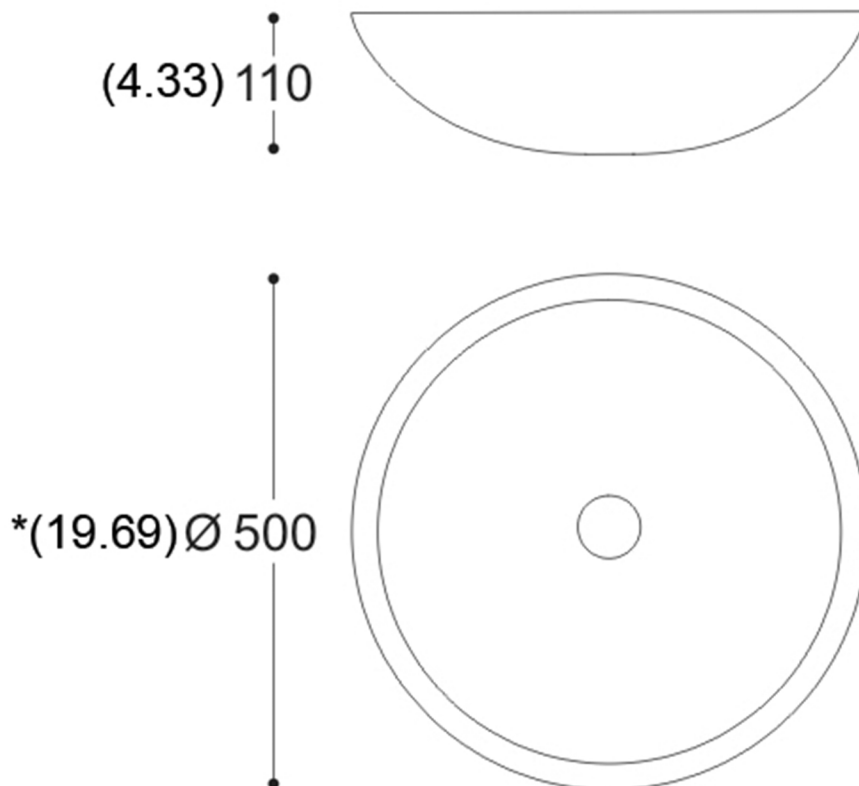

## TEKNOFORM CIRCUS

Model: TEKNOFORM CIRCUS

Category: Bathroom Sink

Material: Polymer (TEKNOFORM)

Dimensions: 19.7" (L) x 19.7" (W) x 4.3" (D)

Description: Luxury bathroom sink in silver leaf finish.

\*Numbers in parenthesis are in inches