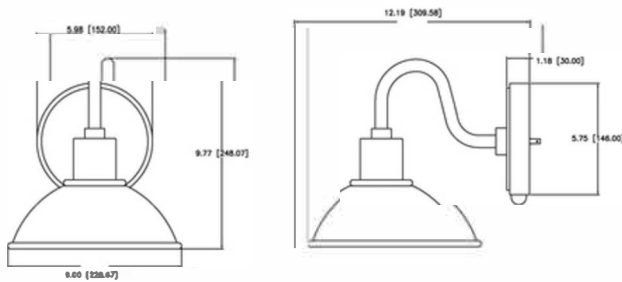

Bolding

Fixture Attributes

- Category:** Outdoor Wall Sconce
- Finish:** Textured Black / Lacquered Brass
- Body:** Steel+Aluminum
- Shade Finish:** Textured Black
- Overall Size:** 9"x12.19"x9.77"
- Rod/Chain Length:** N/A
- Max. Height from Ceiling:** N/A
- Min. Height from Ceiling:** N/A
- Weight of fixture:** 2.65 LBS
- Certifications/Qualifications:** UL / cUL
- Smart SkyPlug Compatible:** N/A

Available Finishes

Black/Lacquered Brass

Light Source

- Lamp** Not Included
- Lamp Type:** A19
- Incandescent or LED**
- Number of bulbs:** 1
- Max Wattage/Range:** 60W
- Voltage:** 120
- Socket Type:** E26 MED BASE

Mounting / Installations

Plug-in Mounting System

- Lead Wire Length:** 6"
- Wire Type:** 1015 105°C
- Location Rating:** Wet
- Luminaire Support:** Max. 50 lbs
- Plug:** SPU-3L
- Outlet:** SR-3L