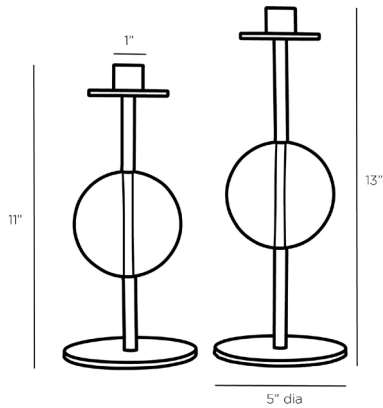

ARTERIOS

TERRELL CANDLEHOLDERS, SET OF 2

ACC02

Champagne
Contract Suitable As Is

Moody and modern, this pair of candleholders feature discs of champagne crystal suspended amid bronze-finished steel stems and round bases. Top any surface with the mixed-media taper-holders for a soft layer of illumination.

APPEARANCE

Material	Crystal, Steel
Finish	Bronze
Top Coat/Sealant	false

DIMENSIONS

Foot Print Large	Dia: 5.00 IN
Foot Print Small	Dia: 5.00 IN
Opening	Dia: 1.00

SHIPPING

Product Weight	6 LBS
Gross Weight 1	6.83 LBS
Shipping Box 1	H: 11 IN, L: 7.5 IN, W: 15.75 IN