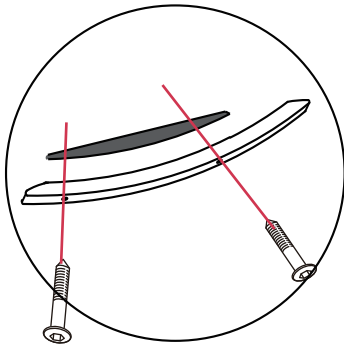

STEP 3 ROCKING CHAIR

RIGHT

LEFT

Please remove the support rod before assembling the chair rocking feet.