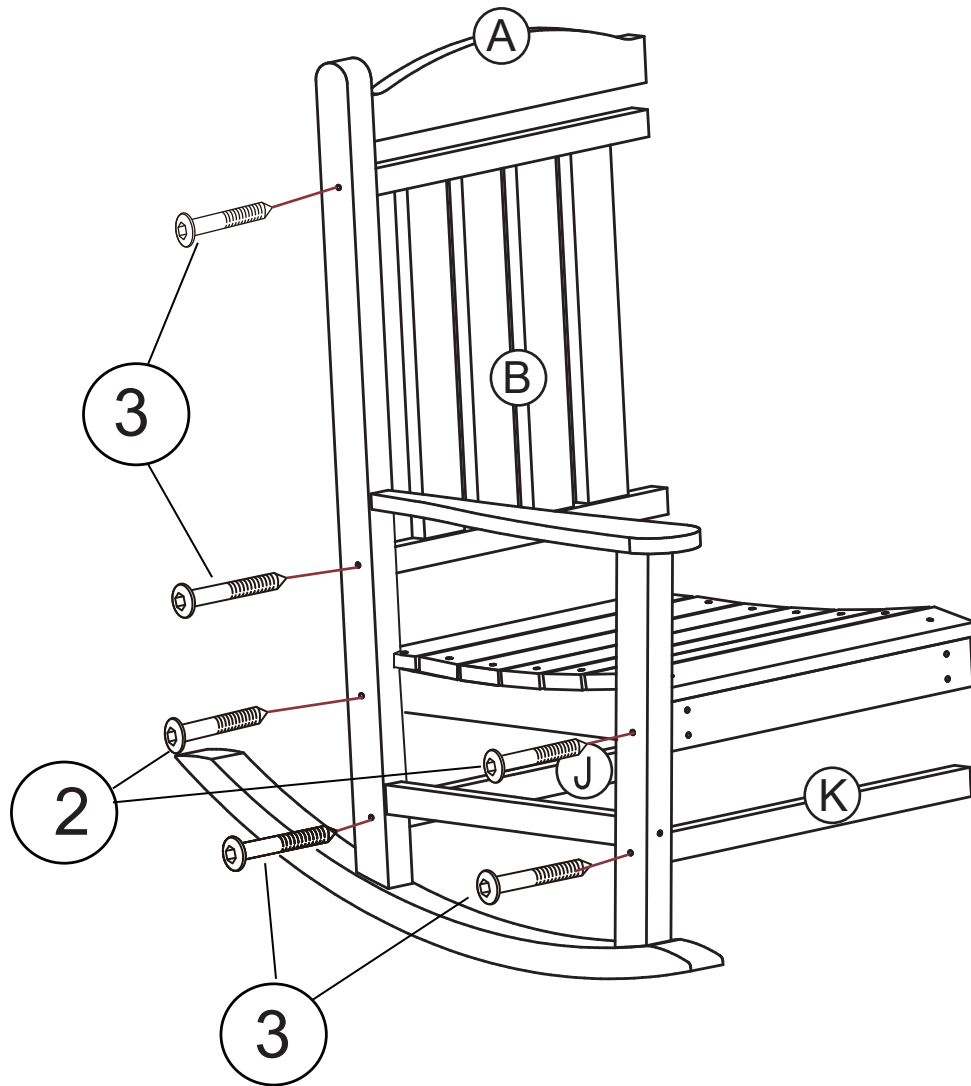

STEP 2 ROCKING CHAIR

This side faces outward

Screws #5 and #6 require the use of screwdriver #7

RIGHT

<p>(C)</p>  <p>RIGHTFRONT LEG</p>	<p>(E)</p>  <p>RIGHT BACK LEG</p>	<p>(H)</p>  <p>RIGHT CHAIRARM</p>	<p>(I)</p>  <p>SIDE RAIL</p>
<p>1 pc</p>	<p>1 pc</p>	<p>1 pc</p>	<p>1 pc</p>
<p>(1)</p>  <p>M6.3x80mm Bolt</p>	<p>(2)</p>  <p>M6.3x70mm Bolt</p>	<p>(4)</p>  <p>M4.2x60mm Bolt</p>	
<p>2 pcs</p>	<p>1 pc</p>	<p>2 pcs</p>	

STEP 3 ROCKING CHAIR

RIGHT

LEFT

Please remove the support rod before assembling the chair rocking feet.

<p>(L)</p> 	 <p>M6.3x80mm Bolt</p>
<p>2 pcs</p>	<p>4 pcs</p>

STEP 4 ROCKING CHAIR

Please attached the "SEAT BACK BOARD" to the "CHAIR SEAT" before assembling

Screws #5 and #6 require the use of screwdriver #7

 SEAT BACK BOARD	 CHAIR SEAT	 M4.2x35mm Bolt
1pc	1pc	4pcs

STEP 5 ROCKING CHAIR

<p>(A)</p>  <p>OCCIPITAL PANEL</p>	<p>(B)</p>  <p>BACKREST</p>	<p>(J)</p>  <p>BACK RAIL</p>	<p>(K)</p>  <p>FRONT RAIL</p>
<p>1pc</p>	<p>1pc</p>	<p>1pc</p>	<p>1pc</p>
<p>(2)</p>  <p>M6.3x70mm Bolt</p>	<p>(3)</p>  <p>M6.3x60mm Bolt</p>		
<p>2pcs</p>	<p>4pcs</p>		