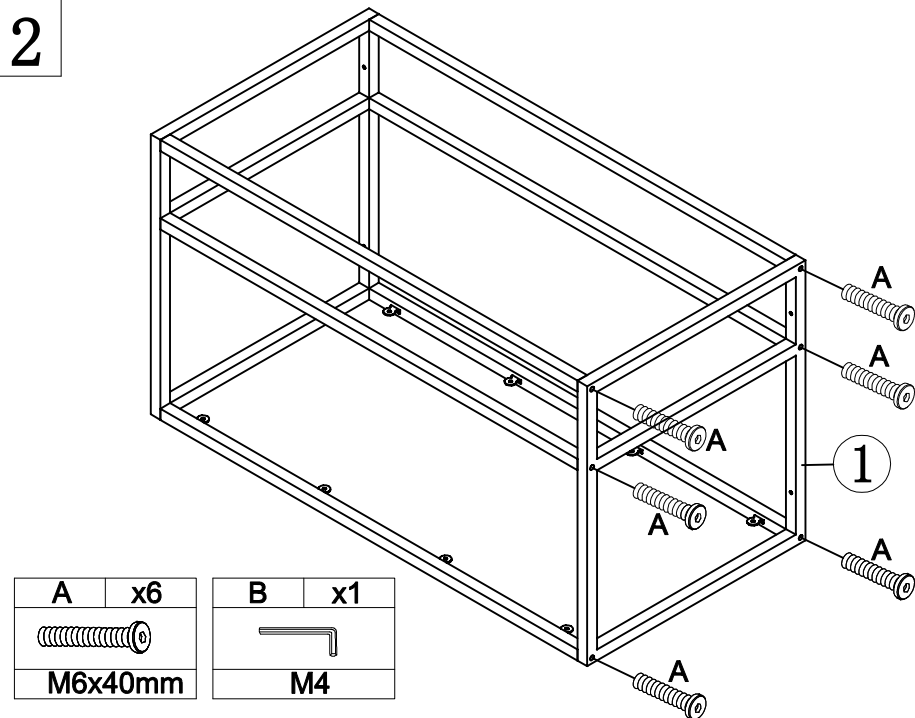

WONLINE

Model: USBR4797

After-sales Email: nbepeach@hotmail.com

Assembly video Link: www.bestuhom.com

Customer Service Phone Number: 678-926-3988

A	x12	B	x1	C	x8	D	x4
							
M6x40mm		M4					
E	x4	F	x4	G	x1		
							
Ø5x60mm							

1

2

3

4

G	x1	D	x4

5

E	x4
	
φ5x60mm	

F	x4
