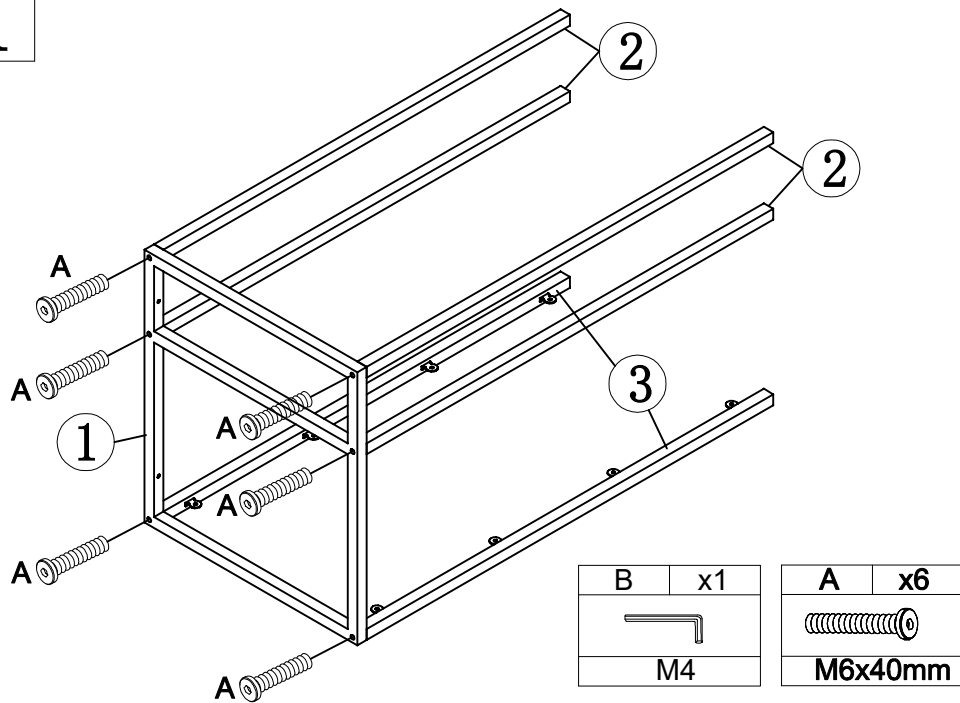

WONLINE

Model: USBR4797

After-sales Email: nbepeach@hotmail.com

Assembly video Link: www.bestuhom.com

Customer Service Phone Number: 678-926-3988

A	x12	B	x1	C	x8	D	x4
							
M6x40mm		M4					
E	x4	F	x4	G	x1		
							
Ø5x60mm							

1

2

3

4

G	x1	D	x4

5

E	x4
	
φ5x60mm	

F	x4
