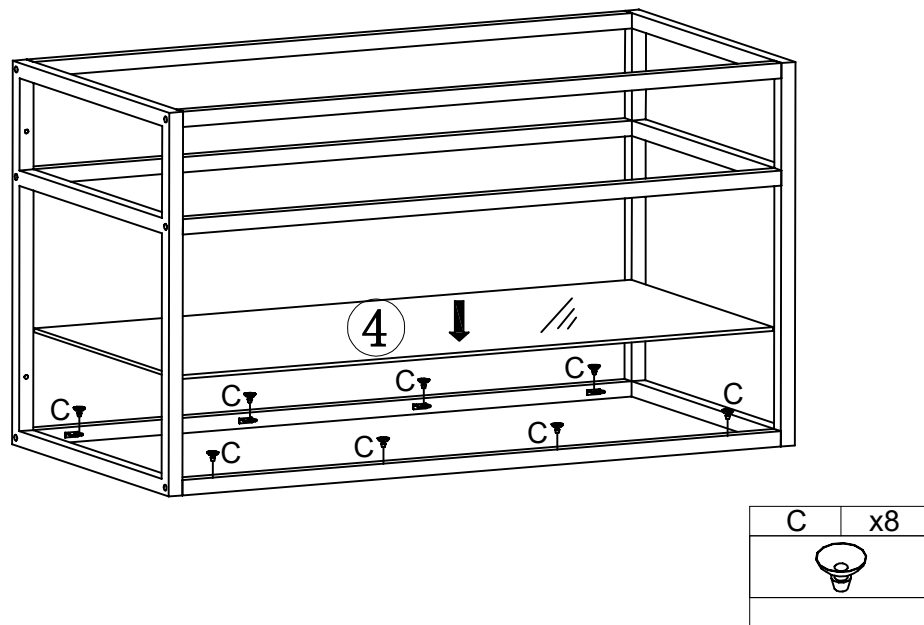

WONLINE

Model: USBR4797

After-sales Email: nbepeach@hotmail.com

Assembly video Link: www.bestuhom.com

Customer Service Phone Number: 678-926-3988

A	x12	B	x1	C	x8	D	x4
							
M6x40mm		M4					
E	x4	F	x4	G	x1		
							
Ø5x60mm							

1

2

3

4

G	x1	D	x4

5

E	x4
	
φ5x60mm	

F	x4
