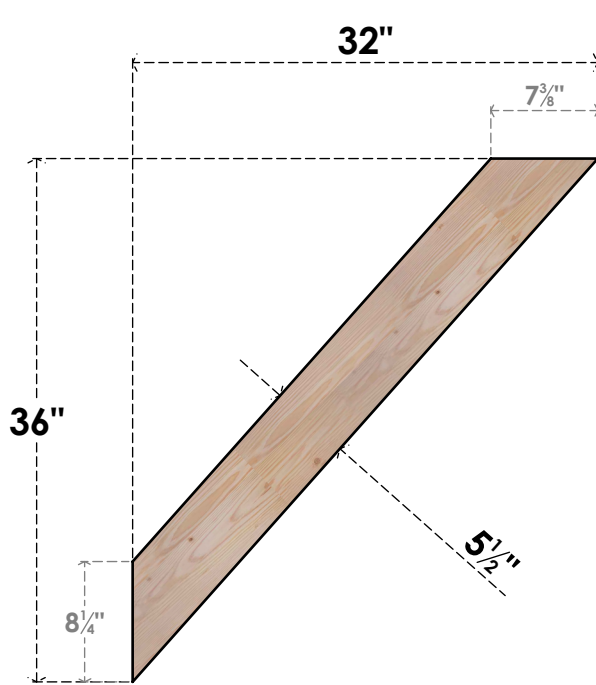

# BRC06X32X36TRA00SDF

5 1/2"W X 32"D X 36"H TRADITIONAL SMOOTH BRACE, DOUGLAS FIR

**SIDE**

**FRONT**

EKENA MILLWORK  
 2300 WEST MAIN ST.  
 CLARKSVILLE, TX 75426  
 TOLL FREE: 866-607-0453  
 WWW.EKENAMILLWORK.COM