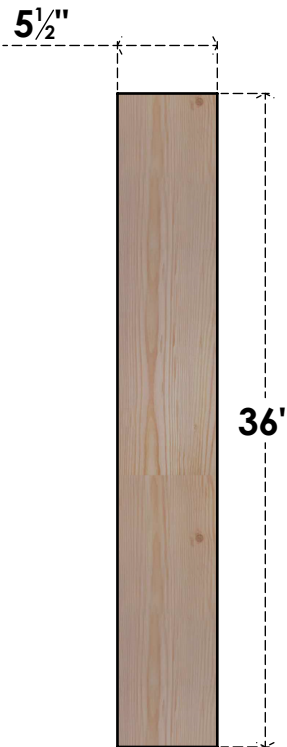

# BRC06X32X36TRA00SDF

5 1/2"W X 32"D X 36"H TRADITIONAL SMOOTH BRACE, DOUGLAS FIR

**SIDE**

**FRONT**

EKENA MILLWORK  
 2300 WEST MAIN ST.  
 CLARKSVILLE, TX 75426  
 TOLL FREE: 866-607-0453  
 WWW.EKENAMILLWORK.COM

**NOTES**

1. INSTALLATION TO BE COMPLETED IN ACCORDANCE WITH MANUFACTURER'S SPECIFICATIONS.
2. DRAWING MAY NOT BE TO SCALE
3. THIS DRAWING IS INTENDED FOR DESIGN AND PLANNING PURPOSES ONLY.
4. ALL INFORMATION CONTAINED HEREIN WAS CURRENT AT THE TIME OF DEVELOPMENT BUT MUST BE REVIEWED AND APPROVED BY THE PRODUCT MANUFACTURER TO BE CONSIDERED ACCURATE.
5. PRODUCTS ARE NOT KILN DRIED. THIS ITEM IS UNIQUE AND WILL CONTAIN THE NATURAL VARIATIONS THAT THE WOOD SPECIES OFFERS. THIS MAY RESULT IN VARIATIONS UP TO 1/4"