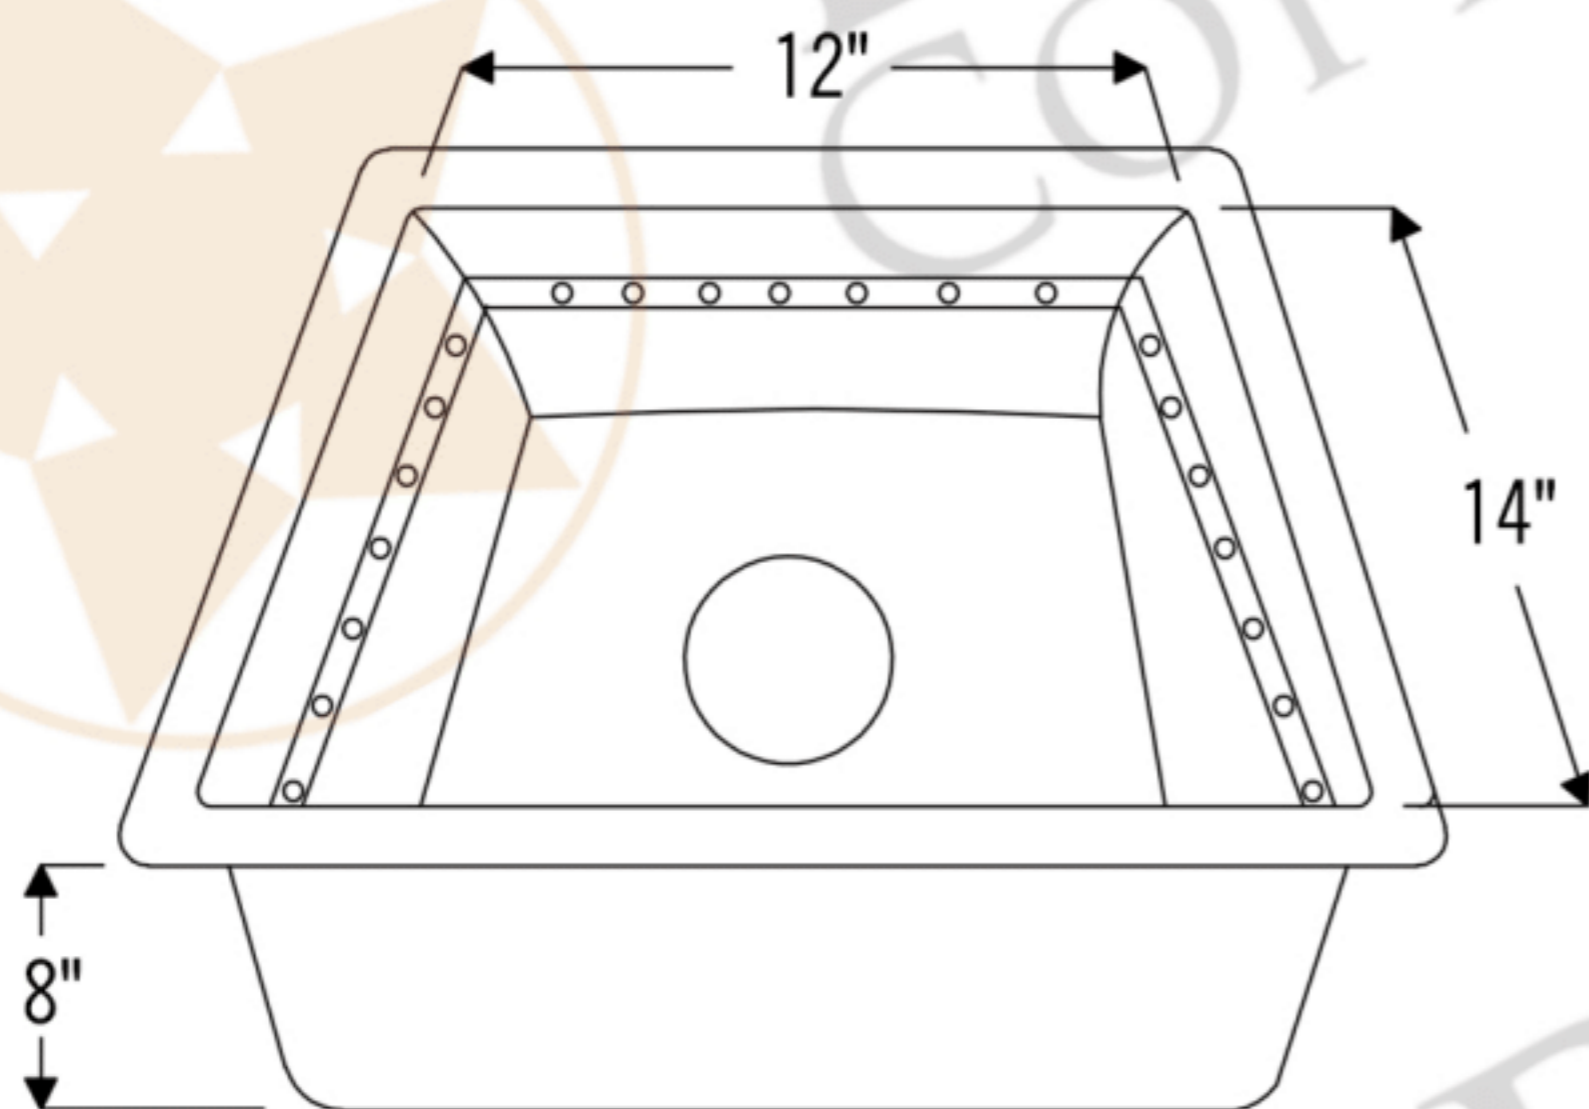

PREMIER
COPPER PRODUCTS

MODEL NUMBER: BREC16DBBS

- * Description: 16" Gourmet Rectangular Hammered Copper Bar/Prep Sink with Barrel Strap Design
- * Outer Dimension: 16" x 14" x 8"
- * Inner Dimension: 14" x 12" x 8"
- * Rim: 1"
- * Drain Opening: 3.5"
- * Finish: Oil Rubbed Bronze
- * Gauge: 14

CODE/STANDARD COMPLIANCE

* IAPMO/cUPC LISTED

THIS PRODUCT IS HAND CRAFTED, SMALL VARIANCES IN COLOR AND SIZE MAY OCCUR.
DO NOT MAKE ANY INSTALLATION CUTS UNTIL YOU RECEIVE YOUR ITEM(S).