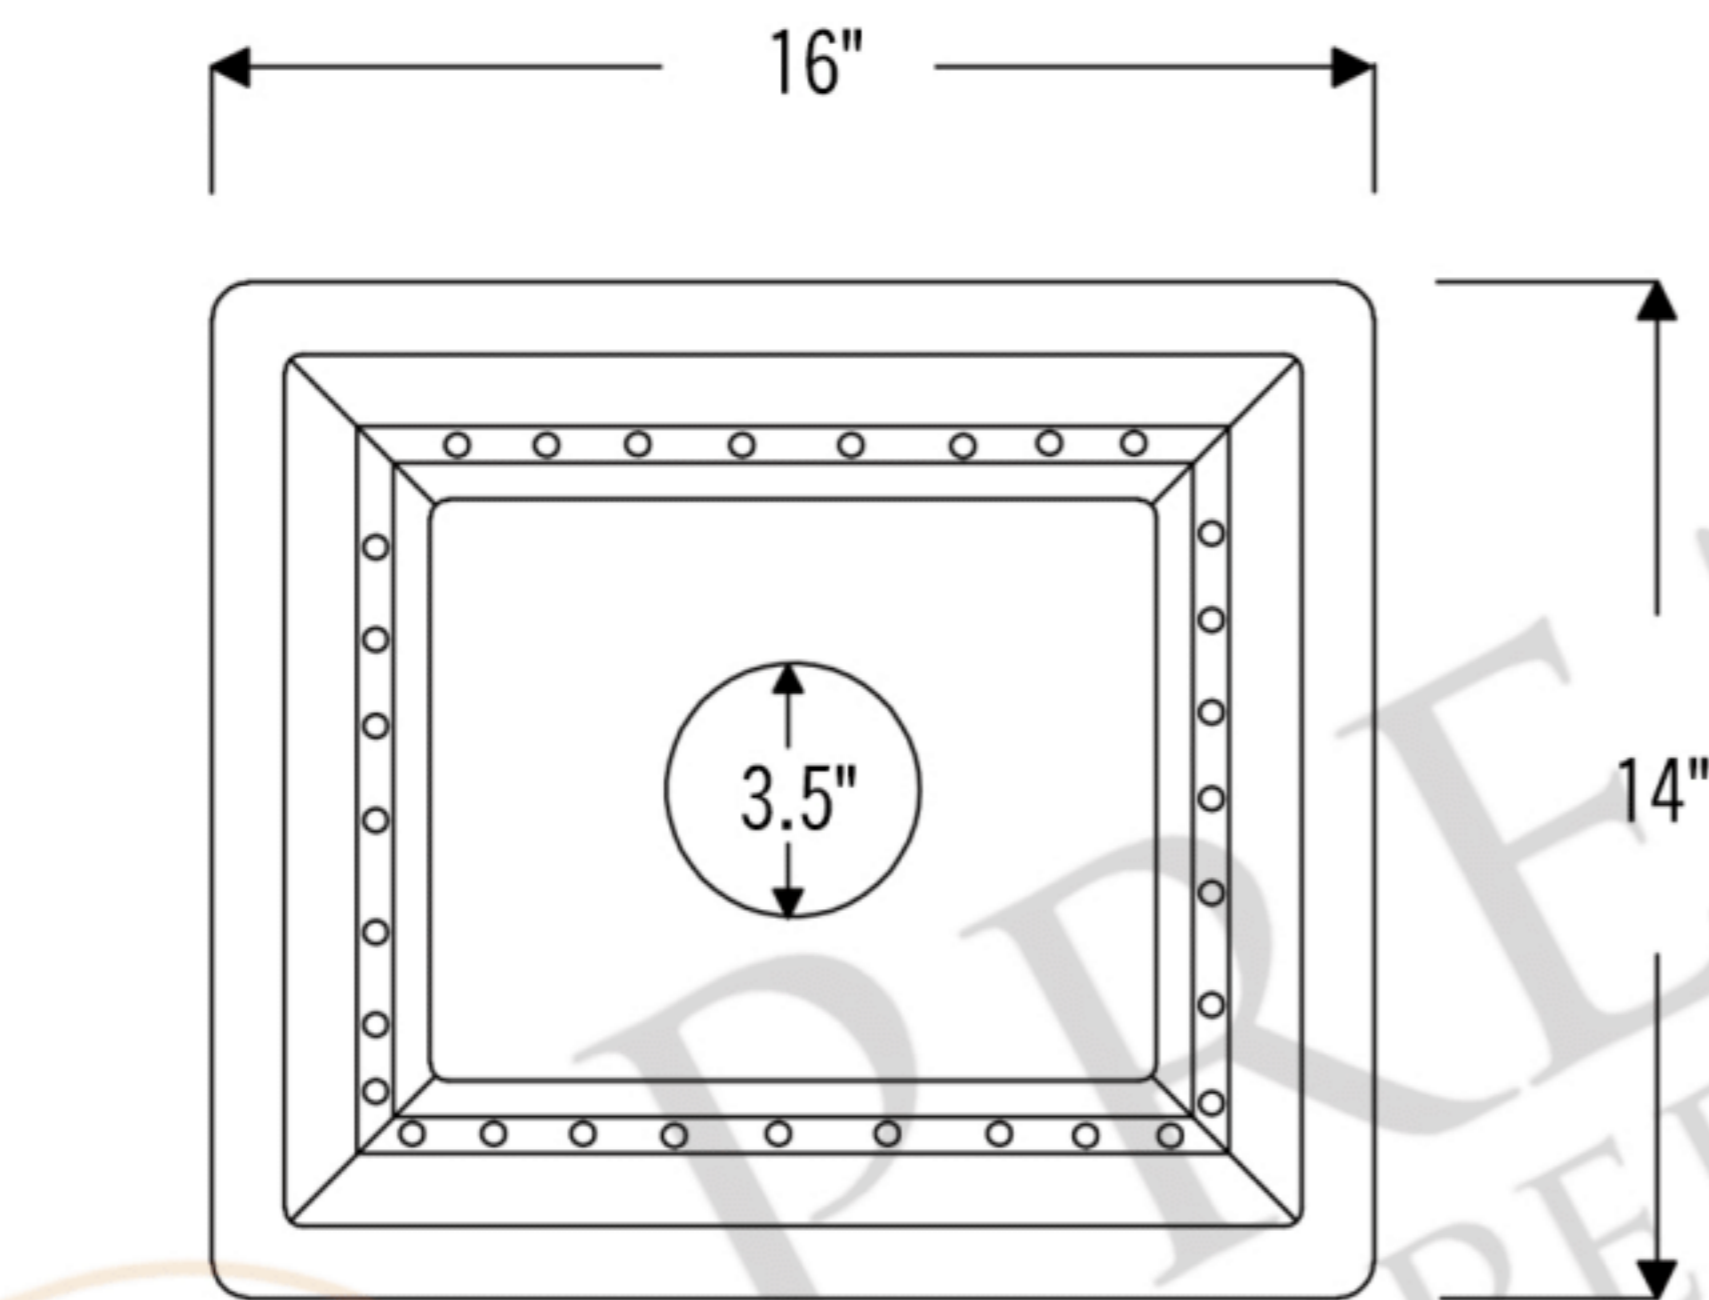

PREMIER
COPPER PRODUCTS

MODEL NUMBER: BREC16DBBS

- * Description: 16" Gourmet Rectangular Hammered Copper Bar/Prep Sink with Barrel Strap Design
- * Outer Dimension: 16" x 14" x 8"
- * Inner Dimension: 14" x 12" x 8"
- * Rim: 1"
- * Drain Opening: 3.5"
- * Finish: Oil Rubbed Bronze
- * Gauge: 14

CODE/STANDARD COMPLIANCE

* IAPMO/cUPC LISTED

THIS PRODUCT IS HAND CRAFTED, SMALL VARIANCES IN COLOR AND SIZE MAY OCCUR.
DO NOT MAKE ANY INSTALLATION CUTS UNTIL YOU RECEIVE YOUR ITEM(S).