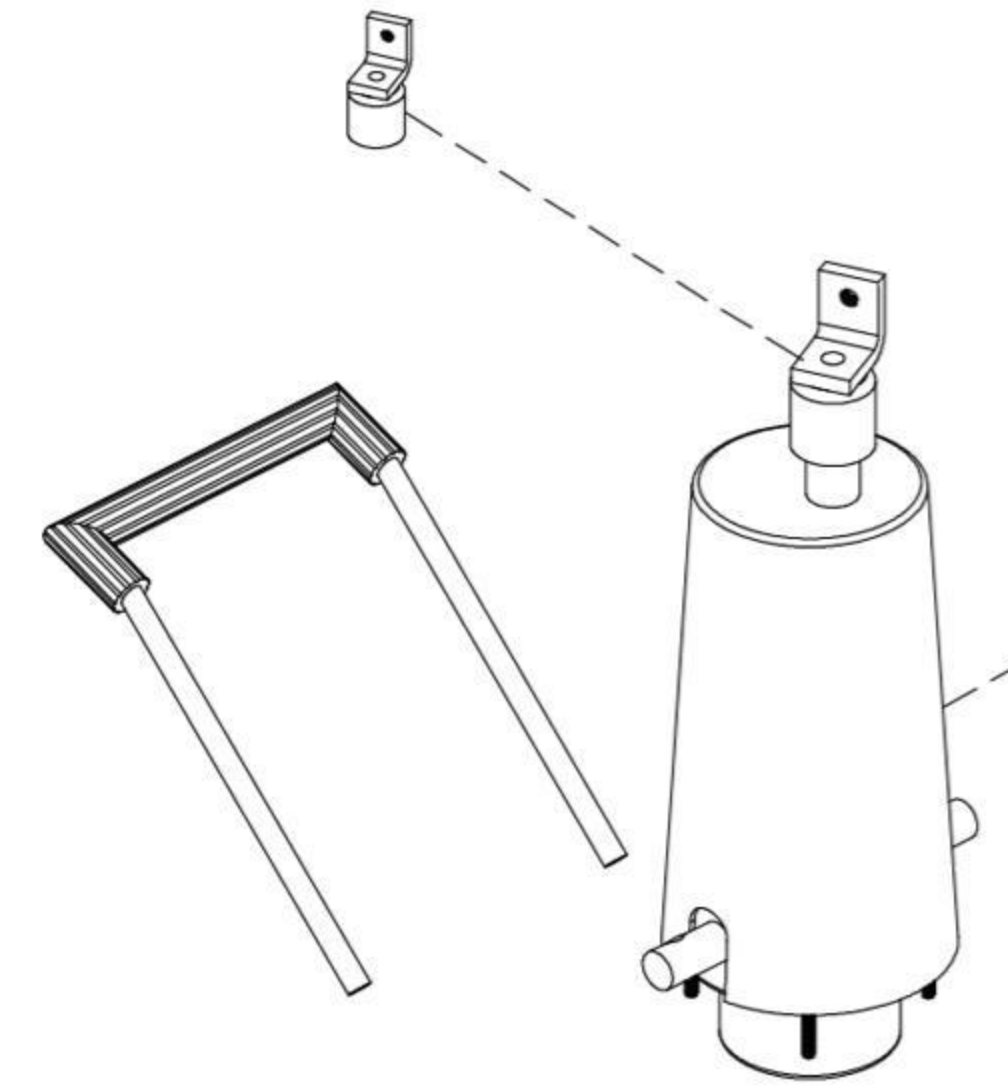

# Hydraulic Dog Grooming Table

Product ID. QNSA6

Scan for Support  
[support@garvee.com](mailto:support@garvee.com)

**GARVEE**.com

V2510231FA9

⑤ Table frame

② Support frame

④ Hydraulic pump frame