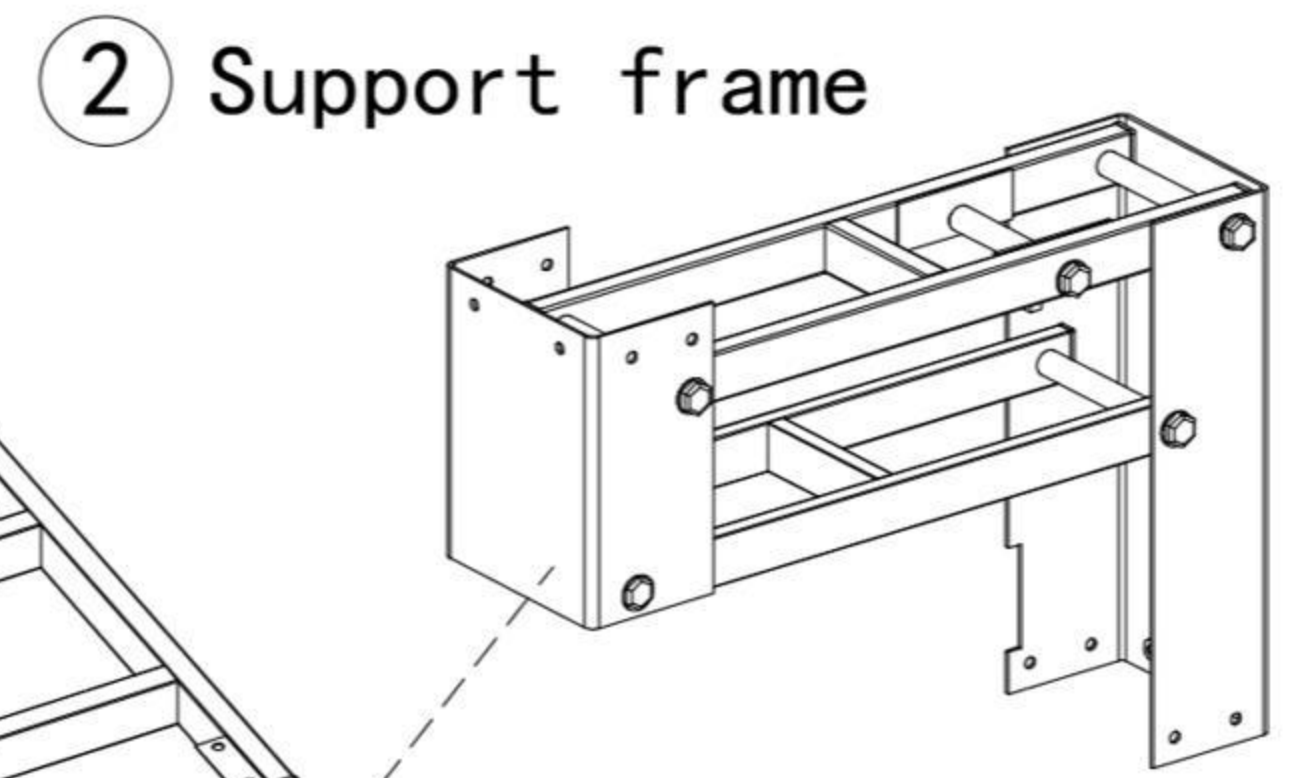

# Hydraulic Dog Grooming Table

Product ID. QNSA6

Scan for Support  
[support@garvee.com](mailto:support@garvee.com)

**GARVEE**.com

V2510231FA9

⑤ Table frame

② Support frame

④ Hydraulic pump frame