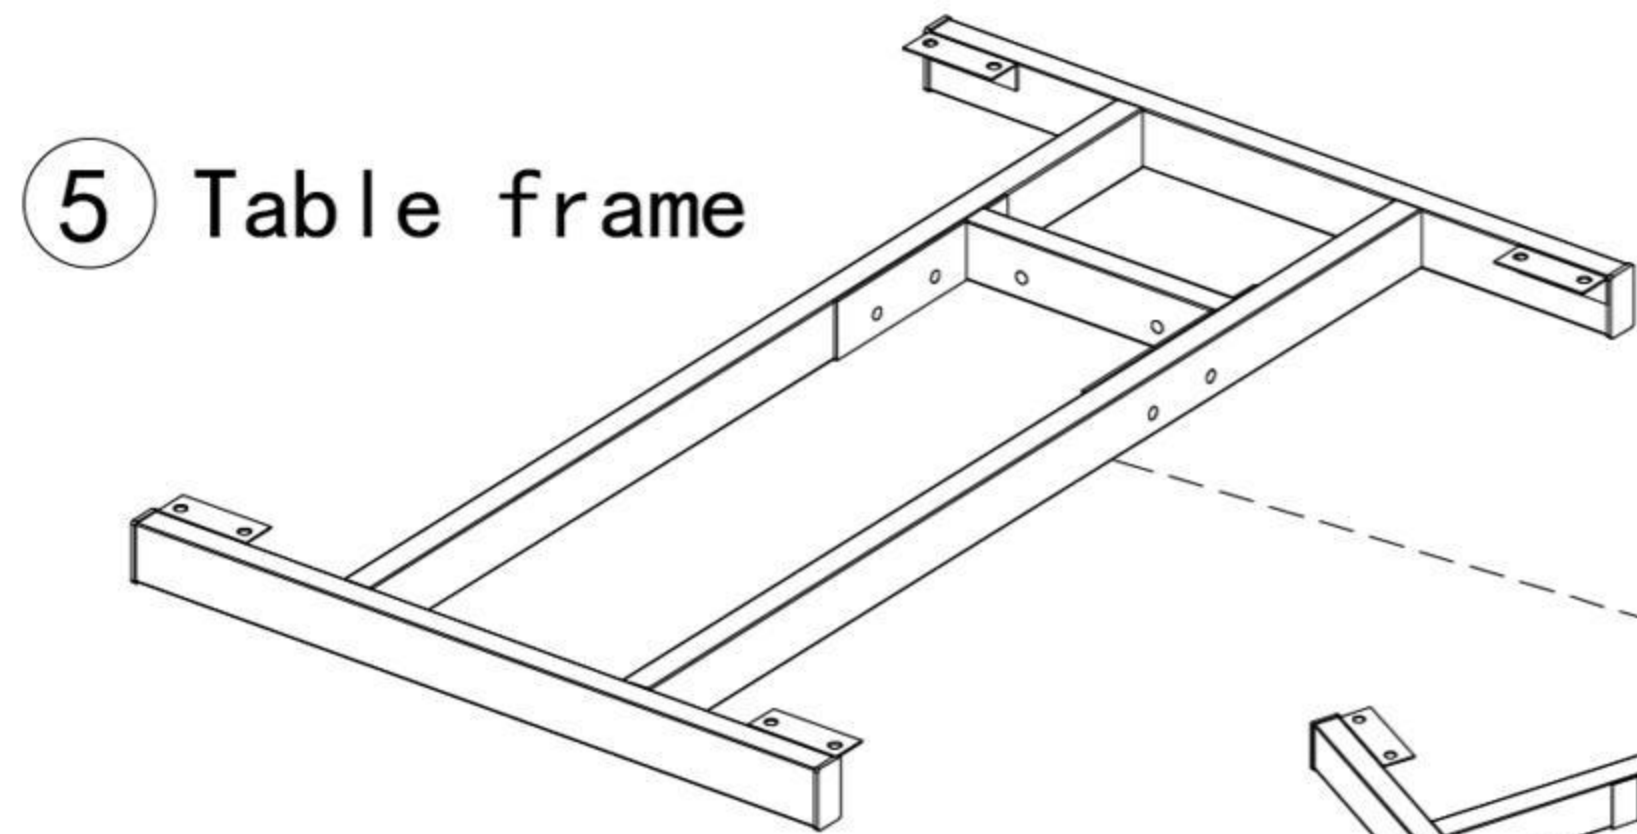

# Hydraulic Dog Grooming Table

Product ID. QNSA6

Scan for Support  
[support@garvee.com](mailto:support@garvee.com)

**GARVEE**.com

V2510231FA9

⑤ Table frame

② Support frame

④ Hydraulic pump frame