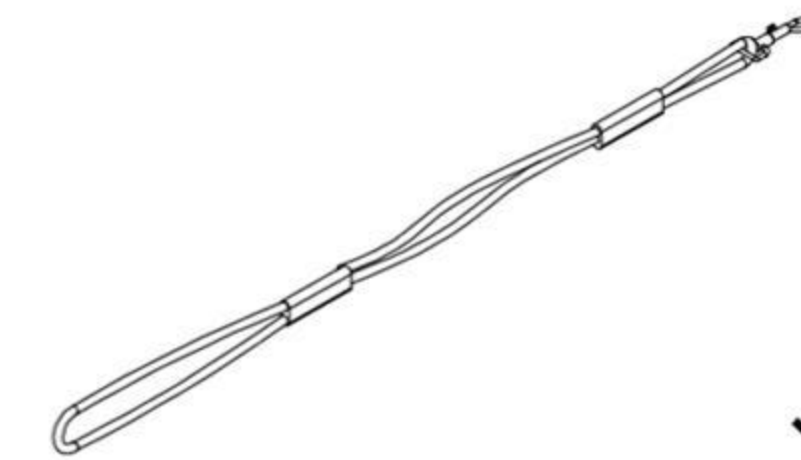

12

×1

15

×2

16

×1

13

×2

14

×2

17

×3