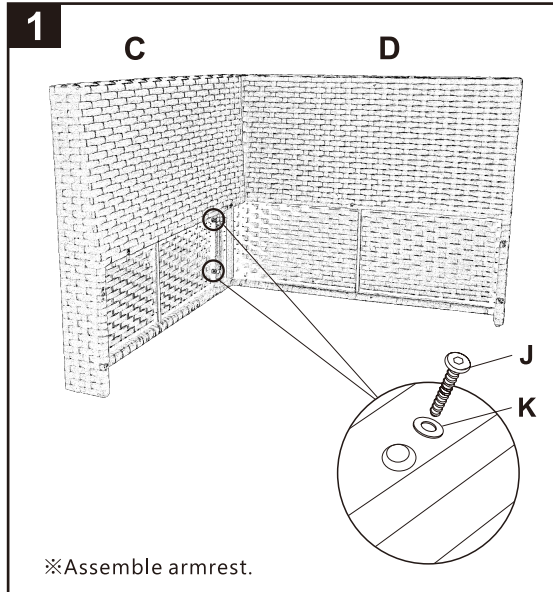

LEFT-CORNER SOFA CHAIR ASSEMBLY INSTRUCTION

※Please do not tighten bolts until all panels are connected.

	Ⓒ 1PC
backrest	
	Ⓓ 1PC
armrest	
	Ⓔ 1PC
seat panel	
	Ⓕ 4PCS
sofa feet	
	Ⓖ 17PCS
Bolt: 1/4 *35	
	Ⓖ 9PCS
Washer	
	Ⓖ 1PC
Allen Key	