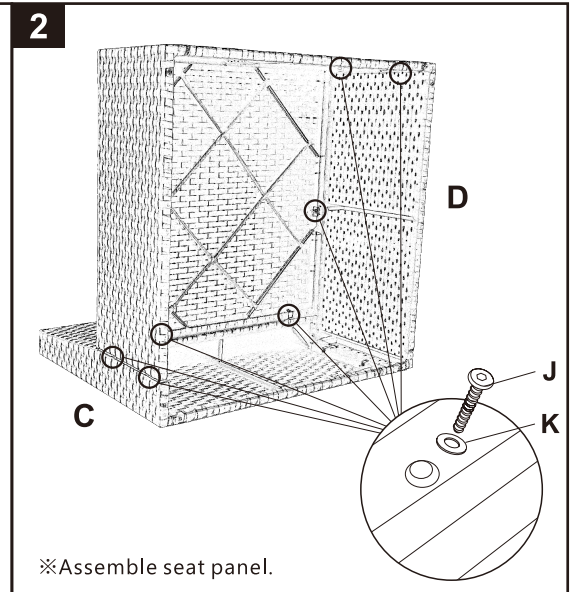

LEFT-CORNER SOFA CHAIR ASSEMBLY INSTRUCTION

※Please do not tighten bolts until all panels are connected.

	Ⓒ 1PC
backrest	
	Ⓓ 1PC
armrest	
	Ⓔ 1PC
seat panel	
	Ⓕ 4PCS
sofa feet	
	Ⓖ 17PCS
Bolt: 1/4 *35	
	Ⓖ 9PCS
Washer	
	Ⓖ 1PC
Allen Key	