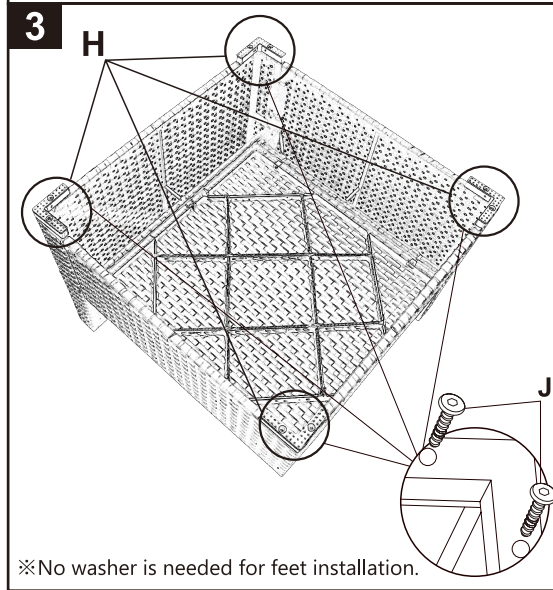

LEFT-CORNER SOFA CHAIR ASSEMBLY INSTRUCTION

※Please do not tighten bolts until all panels are connected.

	Ⓒ 1PC
backrest	
	Ⓓ 1PC
armrest	
	Ⓔ 1PC
seat panel	
	Ⓕ 4PCS
sofa feet	
	Ⓖ 17PCS
Bolt: 1/4 *35	
	Ⓖ 9PCS
Washer	
	Ⓖ 1PC
Allen Key	