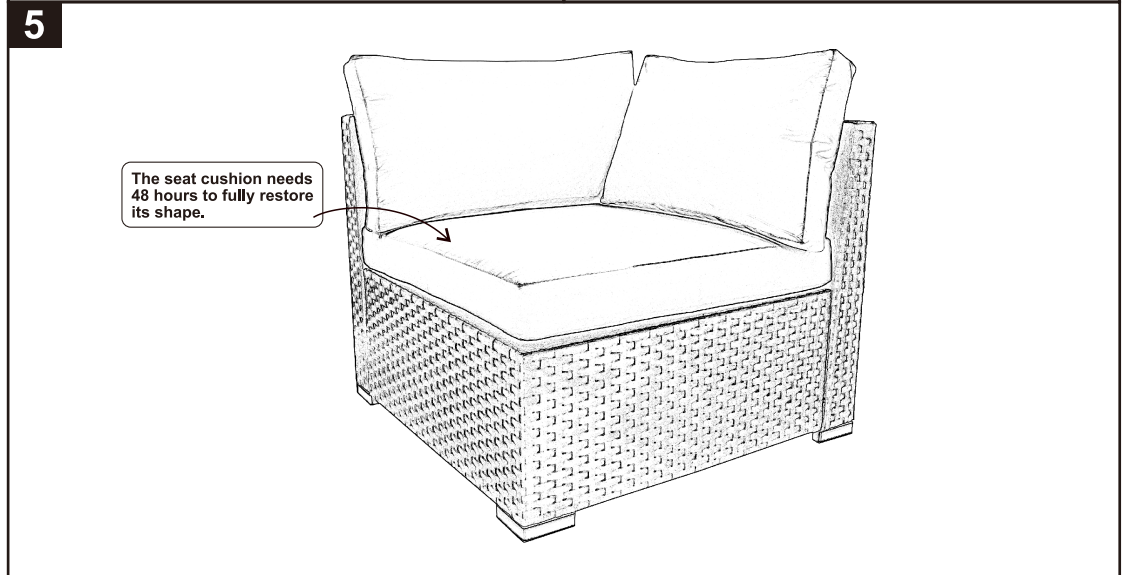

LEFT-CORNER SOFA CHAIR ASSEMBLY INSTRUCTION

※Please do not tighten bolts until all panels are connected.

	Ⓒ 1PC
backrest	
	Ⓓ 1PC
armrest	
	Ⓔ 1PC
seat panel	
	Ⓕ 4PCS
sofa feet	
	Ⓖ 17PCS
Bolt: 1/4 *35	
	Ⓖ 9PCS
Washer	
	Ⓖ 1PC
Allen Key	