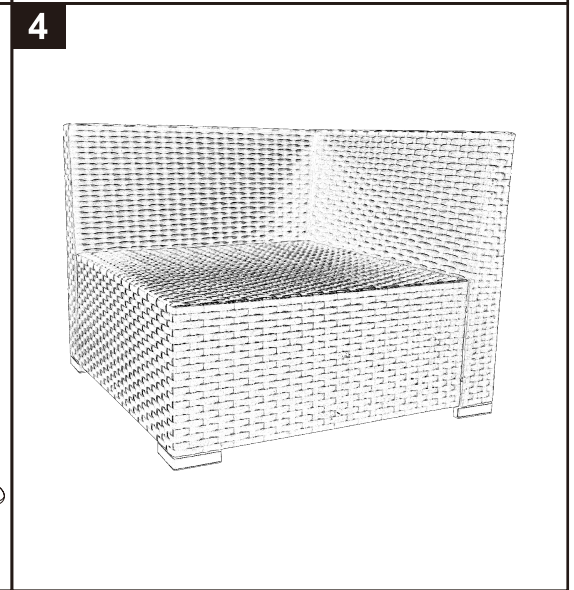

LEFT-CORNER SOFA CHAIR ASSEMBLY INSTRUCTION

※Please do not tighten bolts until all panels are connected.

	Ⓒ 1PC
backrest	
	Ⓓ 1PC
armrest	
	Ⓔ 1PC
seat panel	
	Ⓕ 4PCS
sofa feet	
	Ⓖ 17PCS
Bolt: 1/4 *35	
	Ⓖ 9PCS
Washer	
	Ⓖ 1PC
Allen Key	