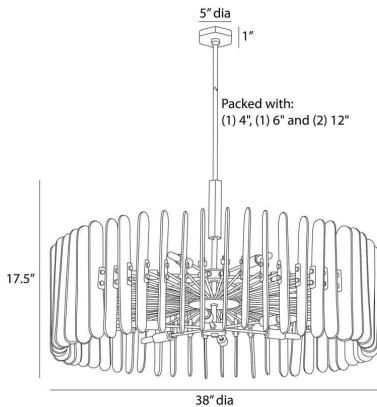

ARTERIO RS

KLAUS LARGE CHANDELIER

DMC32

H: 22.5 IN, Dia: 38.00 IN

Antique Brass, Smoke Seedy Glass

Seedy slump glass panels in a smoke luster finish are fastened to an antique brass-plated iron frame, creating a drum-shaped shade. This glimmering style is supersized on a new, impactful scale. It is made to illuminate larger spaces, as the soft sheen from the light further enhances the moody quality and spotlights its radial composition. The chattered detail and undulating shape of the panels work in tandem, delivering visual texture. Damp-rated, although limited, covered outdoor conditions may affect finish. Finish will vary.

APPEARANCE

Material	Glass, Iron
Material Type	Seedy, Chattered
Finish	Smoke, Antique Brass
Finish Will Vary	Yes
Top Coat/Sealant	Yes

DIMENSIONS

Body	H: 12.5 IN, Dia: 38.00 IN
Canopy	H: 1 IN, Dia: 5.00 IN
Chandelier	H: 20 IN, Dia: 38.00 IN
Minimum Hanging	H: 22.5 IN
Max Hanging Height	56.5 in

WIRING

Rating	Damp
Cord	10 FT, Clear/Silver, SVT
Socket	12, Type B - E12
Maximum Watt	60
Voltage	110-120 V

CERTIFICATIONS

Certifications	Mexico, United Arab Emirates, European Union, United States, Canada, Australia
----------------	--

COMPLIANCY

UL/ETL	Yes
CB	Yes
RoHS	Yes

SHIPPING

Shipping Requirements	TruckShip
Product Weight	52.8 lbs
Gross Weight 1	63.27 lbs
Shipping Box 1	H: 12.2 IN, L: 39 IN, W: 39 IN

REPLACEMENT PARTS

Replacement Part 1	PIPE-513
Replacement Part 1 Dim	(1) 4", (1) 6", (1) 12"
Replacement Part 2	CANOPY-556
Replacement Part 2 Dim	0.75" x 4.75"