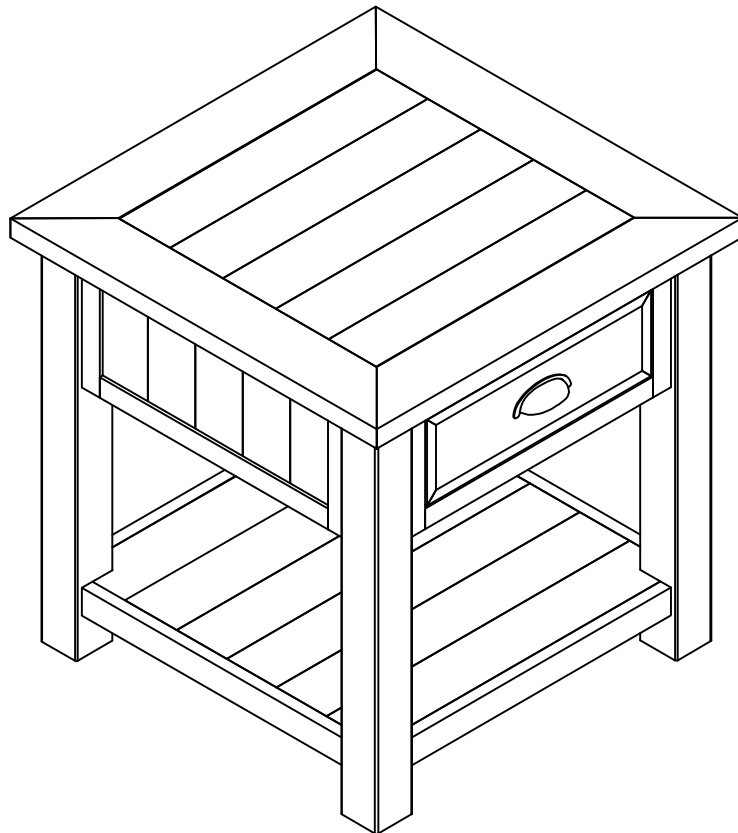

Assembly Instructions

End Table White Stain / Grey Top

End Table Reclaimed Natural

End Table White Stain

**Product Issues? Please Call Us Before Contacting Your Retailer.
We can help with Assembly Issues, Part Requests, Damages, &
All Other Product Related Questions**

10 min

Two People Required

Approxiamate
space required

12ft

13ft

Phillips Head

A

Ø6x60 (mm) : 12pcs

B

Ø4 : 1 pc

1

Please lay all components on smooth flat surface to prevent scratches

2

A x 8

B x 1

3