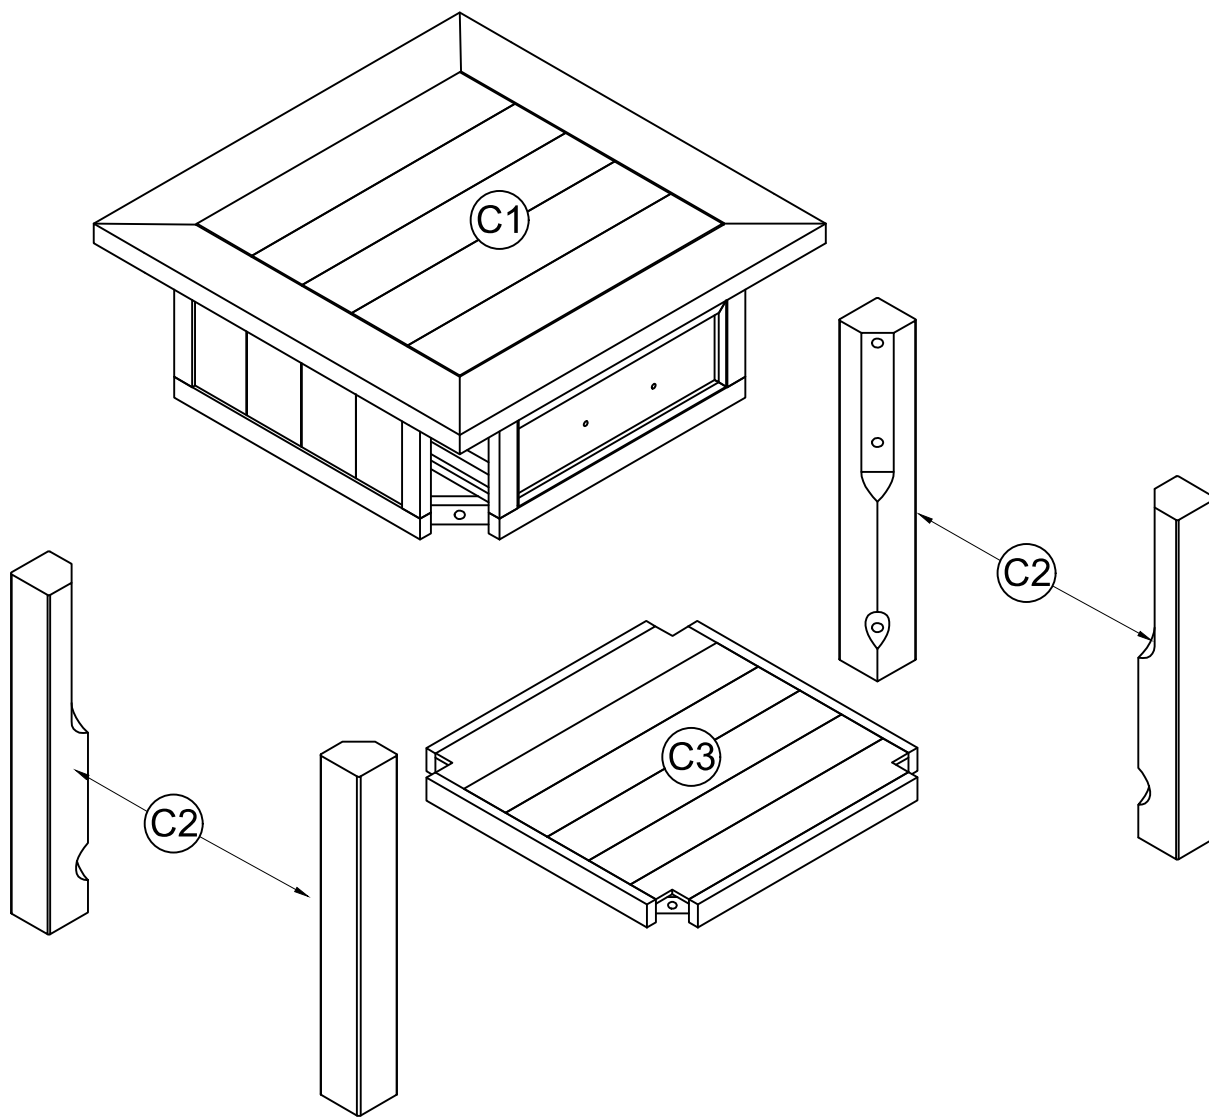

10 min

Two People Required

Approxiamate
space required

12ft

13ft

Phillips Head

A

Ø6x60 (mm) : 12pcs

B

Ø4 : 1 pc

1

Please lay all components on smooth flat surface to prevent scratches

2

A x 8

B x 1

3

A x 4

B x 1

4

5