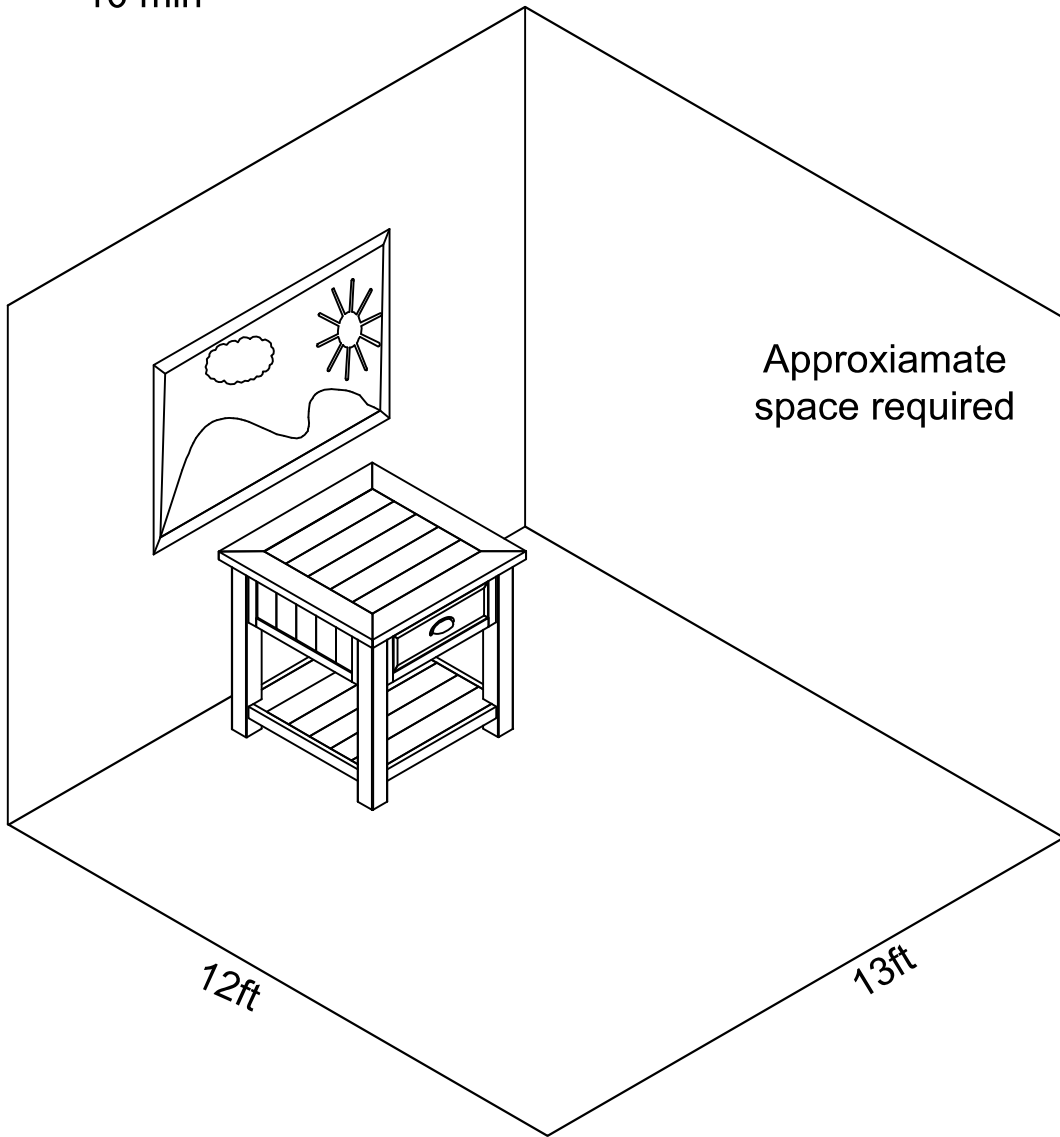

10 min

Two People Required

Approxiamate
space required

12ft

13ft

Phillips Head

A

Ø6x60 (mm) : 12pcs

B

Ø4 : 1 pc

1

Please lay all components on smooth flat surface to prevent scratches

2

A x 8

B x 1

3

A x 4

B x 1

4

5