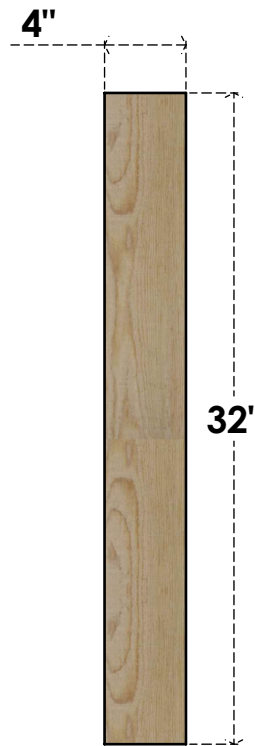

BRC04X26X32TRA00RDF

4"W X 26"D X 32"H TRADITIONAL ROUGH SAWN BRACE, DOUGLAS FIR

SIDE

FRONT

EKENA MILLWORK
 2300 WEST MAIN ST.
 CLARKSVILLE, TX 75426
 TOLL FREE: 866-607-0453
 WWW.EKENAMILLWORK.COM

NOTES

1. INSTALLATION TO BE COMPLETED IN ACCORDANCE WITH MANUFACTURER'S SPECIFICATIONS.
2. DRAWING MAY NOT BE TO SCALE
3. THIS DRAWING IS INTENDED FOR DESIGN AND PLANNING PURPOSES ONLY.
4. ALL INFORMATION CONTAINED HEREIN WAS CURRENT AT THE TIME OF DEVELOPMENT BUT MUST BE REVIEWED AND APPROVED BY THE PRODUCT MANUFACTURER TO BE CONSIDERED ACCURATE.
5. PRODUCTS ARE NOT KILN DRIED. THIS ITEM IS UNIQUE AND WILL CONTAIN THE NATURAL VARIATIONS THAT THE WOOD SPECIES OFFERS. THIS MAY RESULT IN VARIATIONS UP TO 1/4"