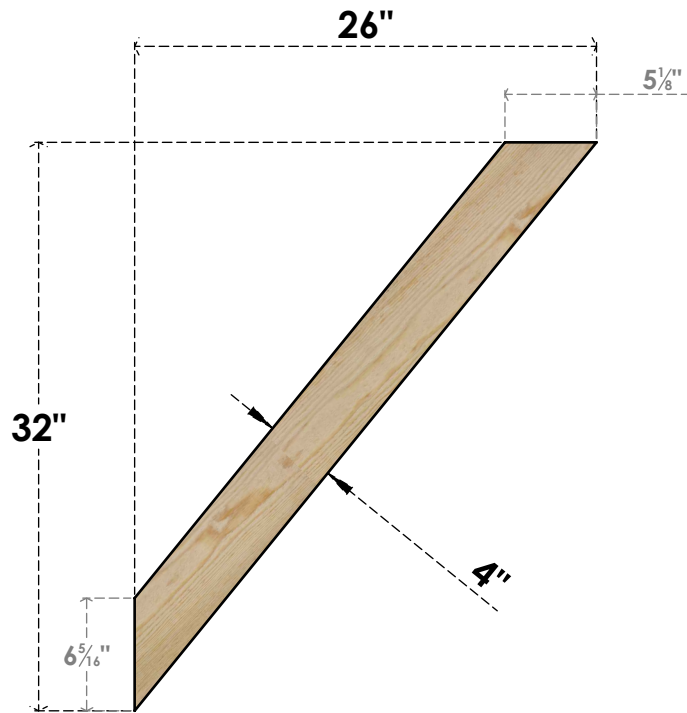

BRC04X26X32TRA00RDF

4"W X 26"D X 32"H TRADITIONAL ROUGH SAWN BRACE, DOUGLAS FIR

SIDE

FRONT

EKENA MILLWORK
 2300 WEST MAIN ST.
 CLARKSVILLE, TX 75426
 TOLL FREE: 866-607-0453
 WWW.EKENAMILLWORK.COM

NOTES

1. INSTALLATION TO BE COMPLETED IN ACCORDANCE WITH MANUFACTURER'S SPECIFICATIONS.
2. DRAWING MAY NOT BE TO SCALE
3. THIS DRAWING IS INTENDED FOR DESIGN AND PLANNING PURPOSES ONLY.
4. ALL INFORMATION CONTAINED HEREIN WAS CURRENT AT THE TIME OF DEVELOPMENT BUT MUST BE REVIEWED AND APPROVED BY THE PRODUCT MANUFACTURER TO BE CONSIDERED ACCURATE.
5. PRODUCTS ARE NOT KILN DRIED. THIS ITEM IS UNIQUE AND WILL CONTAIN THE NATURAL VARIATIONS THAT THE WOOD SPECIES OFFERS. THIS MAY RESULT IN VARIATIONS UP TO 1/4"