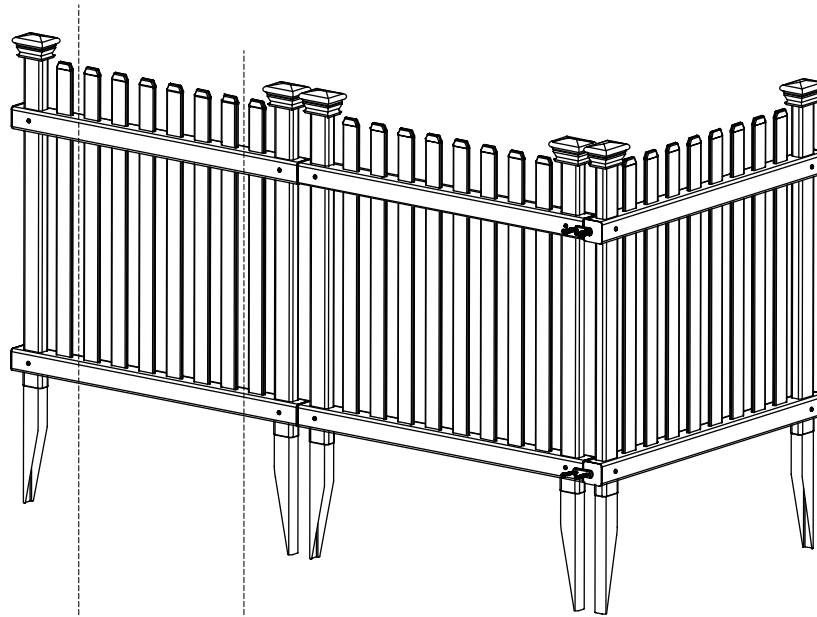

Detailed Product Dimensions & Specifications

Roger Rabbit Vinyl Garden Fence (3-Pack)

ZIPPITY
Easy Does It!

This fence can easily be trimmed down horizontally to fit your custom space. Use a fine toothed circular saw or hack saw.

THIS FENCE IS DESIGNED FOR SEMI-PERMANENT APPLICATIONS

Please note that this product will take some time to assemble. Assemble on a non-abrasive surface in a comfortable area when you have time and do not feel rushed.