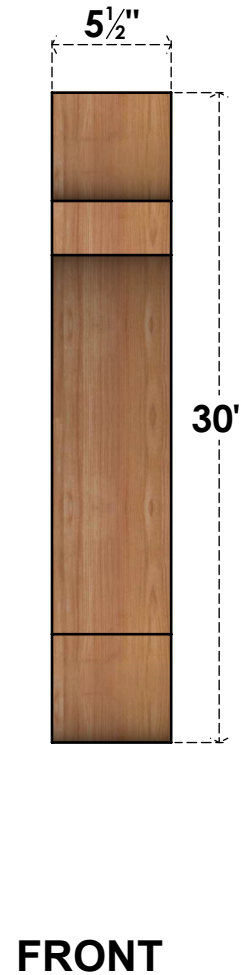

BRC06X18X30OLY00SWR

5 1/2"W X 18"D X 30"H OLYMPIC SMOOTH BRACE, WESTERN RED CEDAR

EKENA MILLWORK
 2300 WEST MAIN ST.
 CLARKSVILLE, TX 75426
 TOLL FREE: 866-607-0453
 WWW.EKENAMILLWORK.COM

NOTES

1. INSTALLATION TO BE COMPLETED IN ACCORDANCE WITH MANUFACTURER'S SPECIFICATIONS.
2. DRAWING MAY NOT BE TO SCALE
3. THIS DRAWING IS INTENDED FOR DESIGN AND PLANNING PURPOSES ONLY.
4. ALL INFORMATION CONTAINED HEREIN WAS CURRENT AT THE TIME OF DEVELOPMENT BUT MUST BE REVIEWED AND APPROVED BY THE PRODUCT MANUFACTURER TO BE CONSIDERED ACCURATE.
5. PRODUCTS ARE NOT KILN DRIED. THIS ITEM IS UNIQUE AND WILL CONTAIN THE NATURAL VARIATIONS THAT THE WOOD SPECIES OFFERS. THIS MAY RESULT IN VARIATIONS UP TO 1/4"