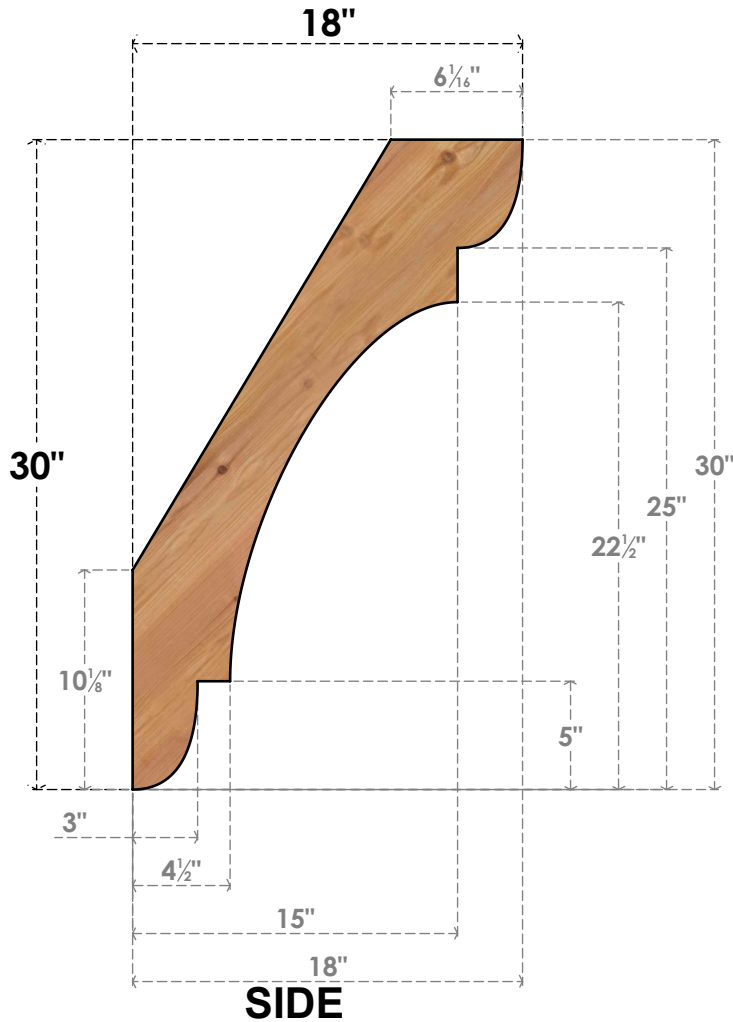

BRC06X18X30OLY00SWR

5 1/2"W X 18"D X 30"H OLYMPIC SMOOTH BRACE, WESTERN RED CEDAR

EKENA MILLWORK
 2300 WEST MAIN ST.
 CLARKSVILLE, TX 75426
 TOLL FREE: 866-607-0453
 WWW.EKENAMILLWORK.COM

NOTES

1. INSTALLATION TO BE COMPLETED IN ACCORDANCE WITH MANUFACTURER'S SPECIFICATIONS.
2. DRAWING MAY NOT BE TO SCALE
3. THIS DRAWING IS INTENDED FOR DESIGN AND PLANNING PURPOSES ONLY.
4. ALL INFORMATION CONTAINED HEREIN WAS CURRENT AT THE TIME OF DEVELOPMENT BUT MUST BE REVIEWED AND APPROVED BY THE PRODUCT MANUFACTURER TO BE CONSIDERED ACCURATE.
5. PRODUCTS ARE NOT KILN DRIED. THIS ITEM IS UNIQUE AND WILL CONTAIN THE NATURAL VARIATIONS THAT THE WOOD SPECIES OFFERS. THIS MAY RESULT IN VARIATIONS UP TO 1/4"