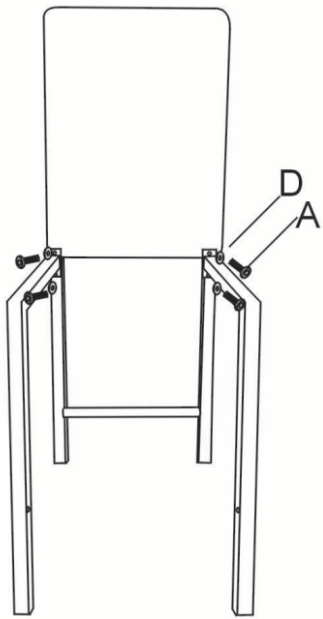

K2289-75

JULIE-5PC PUB GRY TT/BLK STLS

Sunset Trading®
a division of Sunset Furniture Int. LLC

701 E Industrial Pk Dr
Manchester, NH 03109
sunsettrading.com

Please Contact us if you are
Missing Parts or have any Questions
877-364-8464
info@sunsettrading.com

K2289-75	1		1PC
	2		1PC
	3		1PC
	4		1PC
	5		1PC
	6		2PC
	7		1PC
	8		4PCS

1

2

3

4

A	8X		6*20mm
B	6X		6*35mm
C	4X		4*40mm
D	14X		6*16mm
E	1X	