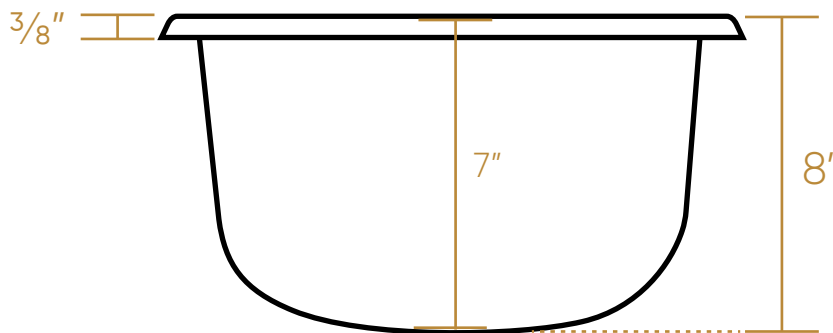

WHITEHAUS
COLLECTION

WHE1818R

TOP

SIDE

31 lbs.

LIVE WITH STYLE!