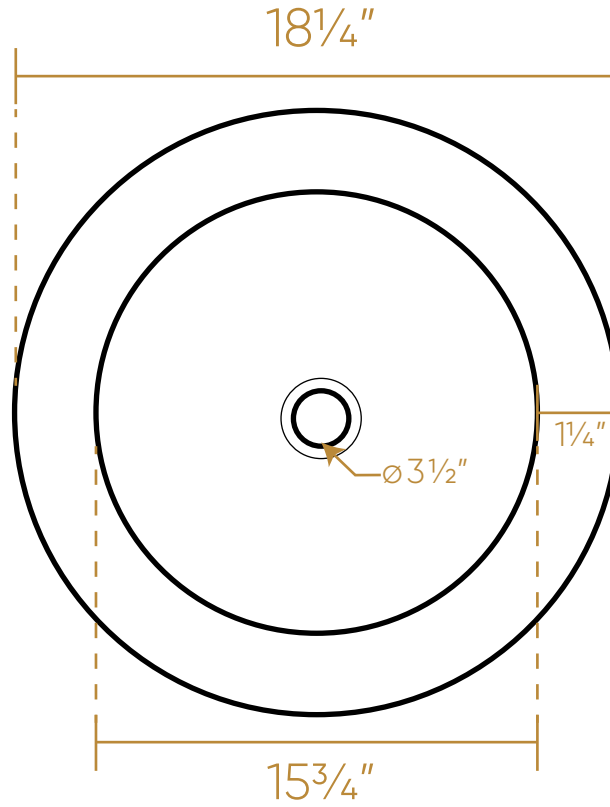

WHITEHAUS
COLLECTION

WHE1818R

TOP

SIDE

31 lbs.

LIVE WITH STYLE!