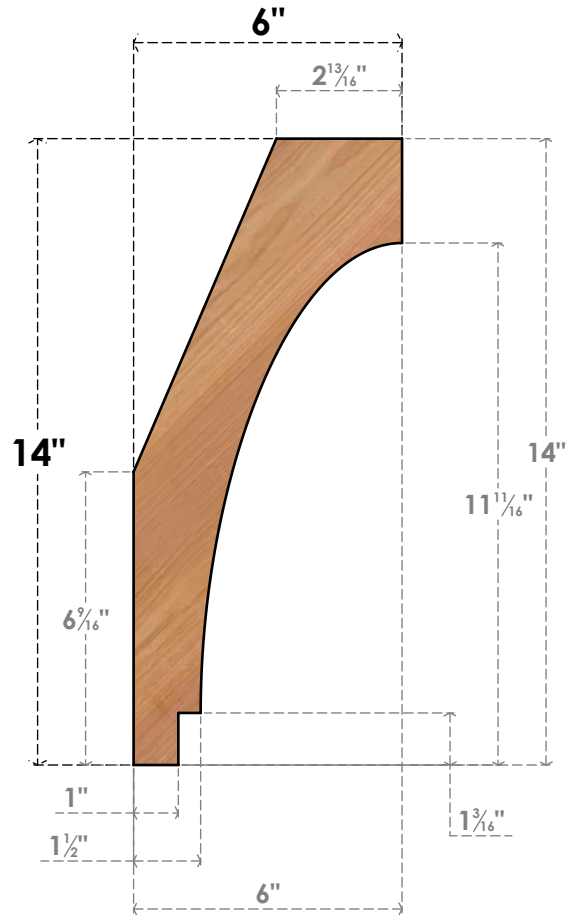

BRC04X06X14IMP00SWR

3 1/2"W X 6"D X 14"H IMPERIAL SMOOTH BRACE, WESTERN RED CEDAR

SIDE

FRONT

EKENA MILLWORK
 2300 WEST MAIN ST.
 CLARKSVILLE, TX 75426
 TOLL FREE: 866-607-0453
 WWW.EKENAMILLWORK.COM

NOTES

1. INSTALLATION TO BE COMPLETED IN ACCORDANCE WITH MANUFACTURER'S SPECIFICATIONS.
2. DRAWING MAY NOT BE TO SCALE
3. THIS DRAWING IS INTENDED FOR DESIGN AND PLANNING PURPOSES ONLY.
4. ALL INFORMATION CONTAINED HEREIN WAS CURRENT AT THE TIME OF DEVELOPMENT BUT MUST BE REVIEWED AND APPROVED BY THE PRODUCT MANUFACTURER TO BE CONSIDERED ACCURATE.
5. PRODUCTS ARE NOT KILN DRIED. THIS ITEM IS UNIQUE AND WILL CONTAIN THE NATURAL VARIATIONS THAT THE WOOD SPECIES OFFERS. THIS MAY RESULT IN VARIATIONS UP TO 1/4"