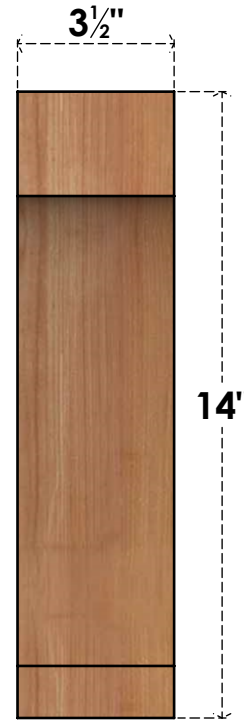

BRC04X06X14IMP00SWR

3 1/2"W X 6"D X 14"H IMPERIAL SMOOTH BRACE, WESTERN RED CEDAR

SIDE

FRONT

EKENA MILLWORK
 2300 WEST MAIN ST.
 CLARKSVILLE, TX 75426
 TOLL FREE: 866-607-0453
 WWW.EKENAMILLWORK.COM

NOTES

1. INSTALLATION TO BE COMPLETED IN ACCORDANCE WITH MANUFACTURER'S SPECIFICATIONS.
2. DRAWING MAY NOT BE TO SCALE
3. THIS DRAWING IS INTENDED FOR DESIGN AND PLANNING PURPOSES ONLY.
4. ALL INFORMATION CONTAINED HEREIN WAS CURRENT AT THE TIME OF DEVELOPMENT BUT MUST BE REVIEWED AND APPROVED BY THE PRODUCT MANUFACTURER TO BE CONSIDERED ACCURATE.
5. PRODUCTS ARE NOT KILN DRIED. THIS ITEM IS UNIQUE AND WILL CONTAIN THE NATURAL VARIATIONS THAT THE WOOD SPECIES OFFERS. THIS MAY RESULT IN VARIATIONS UP TO 1/4"