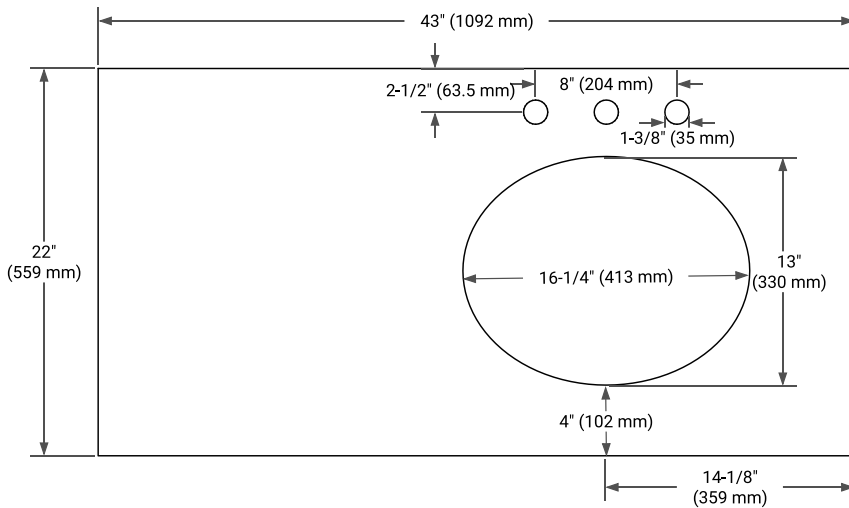

42" RIGHT OFFSET CABINET

BASE CABINET DIMENSIONS

42" W x 21.5" D x 33.5" H

FEATURES

- Solid wood frame with engineered wood panels
- Dovetail drawers and joints
- Soft closing doors & drawers

HARDWARE FINISHES*

White Grey

FRONT VIEW

SIDE VIEW

PLAN VIEW

43" RIGHT OVAL SINK COUNTERTOP WITH 0.75 IN. THICKNESS

OVERALL DIMENSIONS

43" W x 22" D x 0.75" H

COUNTERTOP OPTIONS

Carrara Marble

FEATURES

- Solid countertop with mitered edges & seams
- Undermount white oval sink
- Pre-drilled for 8" widespread faucet

INCLUDED

- Countertop
- Matching Backsplash
- Oval Sink

COUNTERTOP PLAN VIEW

EDGE SIDE VIEW

THREE DIMENSIONAL COUNTERTOP VIEW