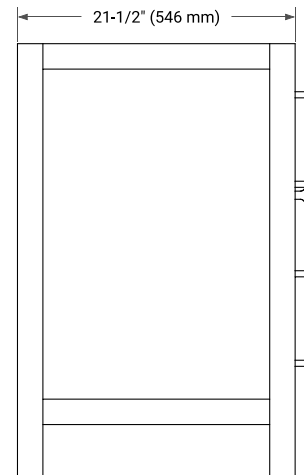

42" RIGHT OFFSET CABINET

BASE CABINET DIMENSIONS

42" W x 21.5" D x 33.5" H

FEATURES

- Solid wood frame with engineered wood panels
- Dovetail drawers and joints
- Soft closing doors & drawers

HARDWARE FINISHES*

White Grey

FRONT VIEW

SIDE VIEW

PLAN VIEW

43" RIGHT OVAL SINK COUNTERTOP WITH 0.75 IN. THICKNESS

OVERALL DIMENSIONS

43" W x 22" D x 0.75" H

COUNTERTOP OPTIONS

Carrara Marble

FEATURES

- Solid countertop with mitered edges & seams
- Undermount white oval sink
- Pre-drilled for 8" widespread faucet

INCLUDED

- Countertop
- Matching Backsplash
- Oval Sink

COUNTERTOP PLAN VIEW

EDGE SIDE VIEW

THREE DIMENSIONAL COUNTERTOP VIEW