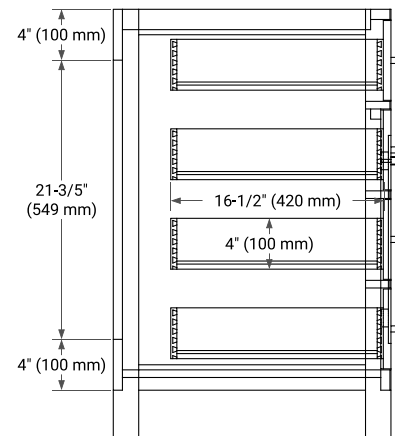

42" RIGHT OFFSET CABINET

BASE CABINET DIMENSIONS

42" W x 21.5" D x 33.5" H

FEATURES

- Solid wood frame with engineered wood panels
- Dovetail drawers and joints
- Soft closing doors & drawers

HARDWARE FINISHES*

White Grey

FRONT VIEW

SIDE VIEW

PLAN VIEW

43" RIGHT OVAL SINK COUNTERTOP WITH 0.75 IN. THICKNESS

OVERALL DIMENSIONS

43" W x 22" D x 0.75" H

COUNTERTOP OPTIONS

Carrara Marble

FEATURES

- Solid countertop with mitered edges & seams
- Undermount white oval sink
- Pre-drilled for 8" widespread faucet

INCLUDED

- Countertop
- Matching Backsplash
- Oval Sink

COUNTERTOP PLAN VIEW

EDGE SIDE VIEW

THREE DIMENSIONAL COUNTERTOP VIEW