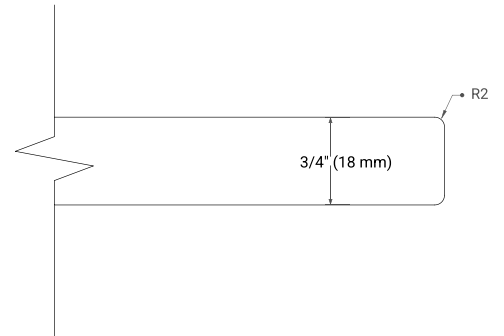

42" RIGHT OFFSET CABINET

BASE CABINET DIMENSIONS

42" W x 21.5" D x 33.5" H

FEATURES

- Solid wood frame with engineered wood panels
- Dovetail drawers and joints
- Soft closing doors & drawers

HARDWARE FINISHES*

White Grey

FRONT VIEW

SIDE VIEW

PLAN VIEW

43" RIGHT OVAL SINK COUNTERTOP WITH 0.75 IN. THICKNESS

OVERALL DIMENSIONS

43" W x 22" D x 0.75" H

COUNTERTOP OPTIONS

Carrara Marble

FEATURES

- Solid countertop with mitered edges & seams
- Undermount white oval sink
- Pre-drilled for 8" widespread faucet

INCLUDED

- Countertop
- Matching Backsplash
- Oval Sink

COUNTERTOP PLAN VIEW

EDGE SIDE VIEW

THREE DIMENSIONAL COUNTERTOP VIEW