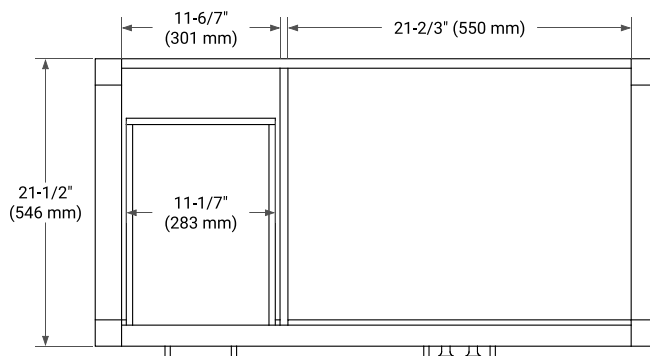

42" RIGHT OFFSET CABINET

BASE CABINET DIMENSIONS

42" W x 21.5" D x 33.5" H

FEATURES

- Solid wood frame with engineered wood panels
- Dovetail drawers and joints
- Soft closing doors & drawers

HARDWARE FINISHES*

White Grey

FRONT VIEW

SIDE VIEW

PLAN VIEW

43" RIGHT OVAL SINK COUNTERTOP WITH 0.75 IN. THICKNESS

OVERALL DIMENSIONS

43" W x 22" D x 0.75" H

COUNTERTOP OPTIONS

Carrara Marble

FEATURES

- Solid countertop with mitered edges & seams
- Undermount white oval sink
- Pre-drilled for 8" widespread faucet

INCLUDED

- Countertop
- Matching Backsplash
- Oval Sink

COUNTERTOP PLAN VIEW

EDGE SIDE VIEW

THREE DIMENSIONAL COUNTERTOP VIEW