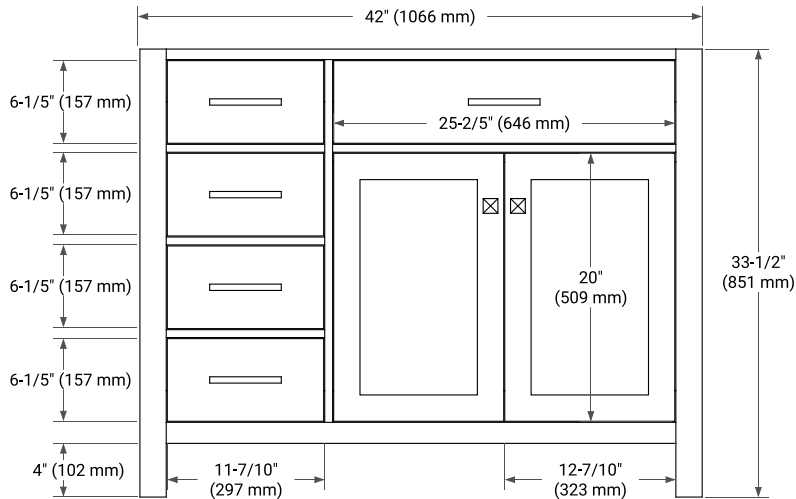

42" RIGHT OFFSET CABINET

BASE CABINET DIMENSIONS

42" W x 21.5" D x 33.5" H

FEATURES

- Solid wood frame with engineered wood panels
- Dovetail drawers and joints
- Soft closing doors & drawers

HARDWARE FINISHES*

White Grey

FRONT VIEW

SIDE VIEW

PLAN VIEW

43" RIGHT OVAL SINK COUNTERTOP WITH 0.75 IN. THICKNESS

OVERALL DIMENSIONS

43" W x 22" D x 0.75" H

COUNTERTOP OPTIONS

Carrara Marble

FEATURES

- Solid countertop with mitered edges & seams
- Undermount white oval sink
- Pre-drilled for 8" widespread faucet

INCLUDED

- Countertop
- Matching Backsplash
- Oval Sink

COUNTERTOP PLAN VIEW

EDGE SIDE VIEW

THREE DIMENSIONAL COUNTERTOP VIEW