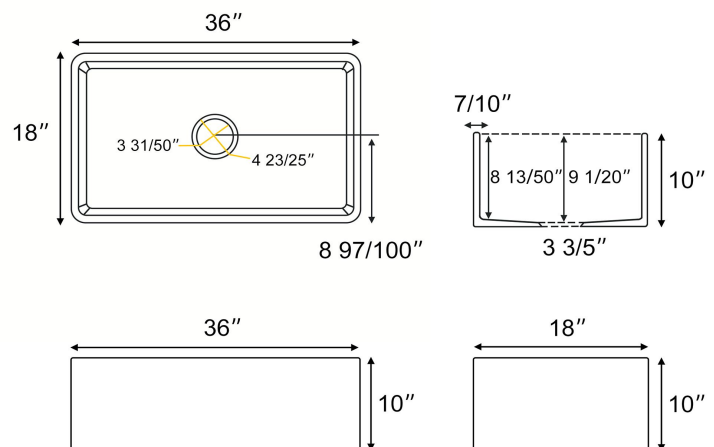

MOHOME

Bring You a Better Life

36" L x 18" W x 10" H Fireclay Farmhouse Kitchen Sink with Sink Grid & Basket Strainer **KS-3618W**

KS-3618W

KS-3618G

KS-BS

Speci fi cation:

External Dimensions 36" x 18" x 10"

Internal bowl height 9"±

Double glossy design

With sink grid and basket drainer

High quality large capacity ceramic bowl

2200° F high temperature firing

Scratch-resi stant

Heat-resi stant

Stain-resi stant

Rust-resi stant

Fade-resi stant

Rest assured material

Sound damping

Product Weights: 90 lbs

Grid Specifications:

Dimensions 33.54" × 15.55" × 1.35"

High quality 304 stainless steel