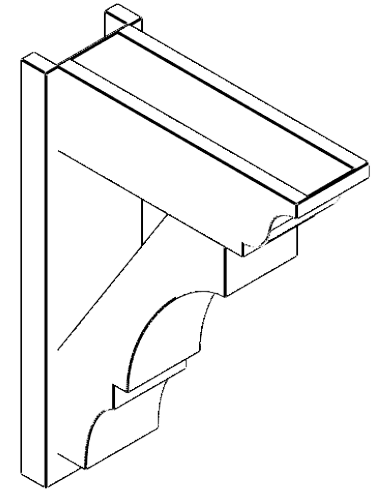

**ITEM NUMBER: OUTUROC060X080X22000X30000X060X020X060BOA04RCPR**

6"W TOP X 8"W BACK X 22"D X 30"H X 6"T TOP X 2"T BACK TIMBERTHANE ROUGH CEDAR BALBOA FAUX WOOD OPEN OUTLOOKER, TRADITIONAL TOP AND BLOCK BACK, 6"W CLOSED BRACE, PRIMED TAN

**SIDE PROFILE**

**FRONT PROFILE**

**ISOMETRIC**

GENERATED DATE : 07/05/2023

EKENA MILLWORK  
2300 WEST MAIN ST.  
CLARKSVILLE, TX 75426  
TOLL FREE: 866-607-0453  
WWW.EKENAMILLWORK.COM

**NOTES**

1. INSTALLATION TO BE COMPLETED IN ACCORDANCE WITH MANUFACTURER'S SPECIFICATIONS.
2. DRAWING MAY NOT BE TO SCALE
3. THIS DRAWING IS INTENDED FOR DESIGN AND PLANNING PURPOSES ONLY.
4. ALL INFORMATION CONTAINED HEREIN WAS CURRENT AT THE TIME OF DEVELOPMENT BUT MUST BE REVIEWED AND APPROVED BY THE PRODUCT MANUFACTURER TO BE CONSIDERED ACCURATE.
5. TIMBERTHANE ARCHITECTURAL PRODUCTS ARE MADE FROM HIGH DENSITY URETHANE AND COME FACTORY PRIMED