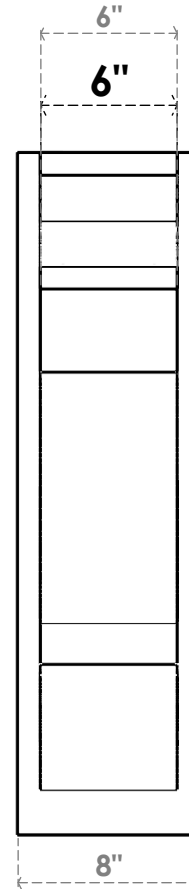

**ITEM NUMBER: OUTUROC060X080X22000X30000X060X020X060BOA04RCPR**

6"W TOP X 8"W BACK X 22"D X 30"H X 6"T TOP X 2"T BACK TIMBERTHANE ROUGH CEDAR BALBOA FAUX WOOD OPEN OUTLOOKER, TRADITIONAL TOP AND BLOCK BACK, 6"W CLOSED BRACE, PRIMED TAN

**SIDE PROFILE**

**FRONT PROFILE**

**ISOMETRIC**

GENERATED DATE : 07/05/2023

EKENA MILLWORK  
2300 WEST MAIN ST.  
CLARKSVILLE, TX 75426  
TOLL FREE: 866-607-0453  
WWW.EKENAMILLWORK.COM

**NOTES**

1. INSTALLATION TO BE COMPLETED IN ACCORDANCE WITH MANUFACTURER'S SPECIFICATIONS.
2. DRAWING MAY NOT BE TO SCALE
3. THIS DRAWING IS INTENDED FOR DESIGN AND PLANNING PURPOSES ONLY.
4. ALL INFORMATION CONTAINED HEREIN WAS CURRENT AT THE TIME OF DEVELOPMENT BUT MUST BE REVIEWED AND APPROVED BY THE PRODUCT MANUFACTURER TO BE CONSIDERED ACCURATE.
5. TIMBERTHANE ARCHITECTURAL PRODUCTS ARE MADE FROM HIGH DENSITY URETHANE AND COME FACTORY PRIMED