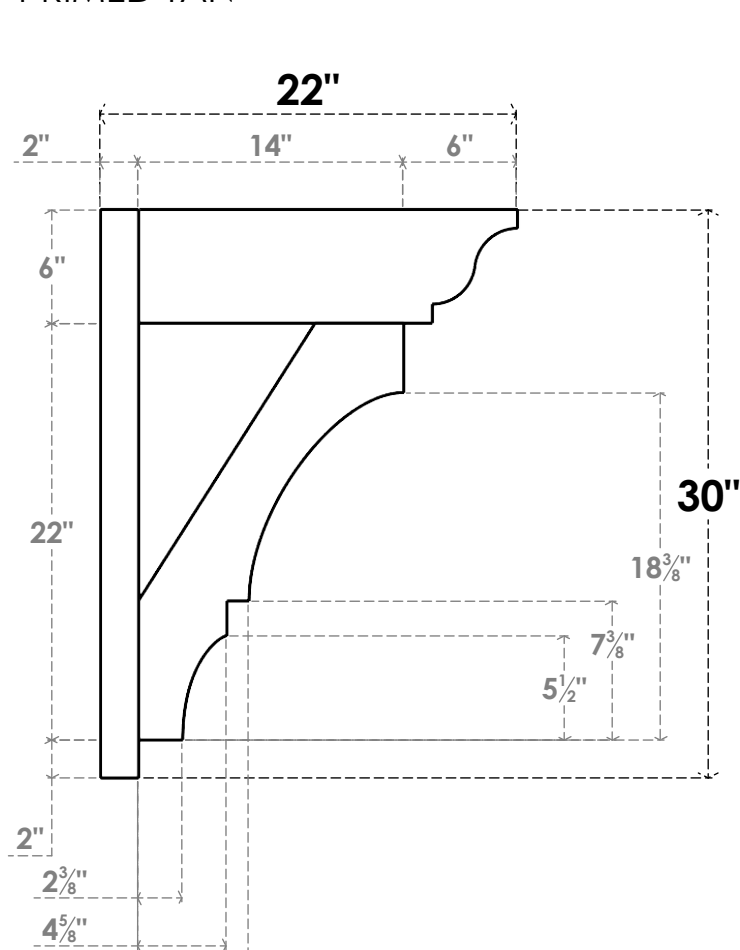

**ITEM NUMBER: OUTUROC060X080X22000X30000X060X020X060BOA04RCPR**

6"W TOP X 8"W BACK X 22"D X 30"H X 6"T TOP X 2"T BACK TIMBERTHANE ROUGH CEDAR BALBOA FAUX WOOD OPEN OUTLOOKER, TRADITIONAL TOP AND BLOCK BACK, 6"W CLOSED BRACE, PRIMED TAN

**SIDE PROFILE**

**FRONT PROFILE**

**ISOMETRIC**

GENERATED DATE : 07/05/2023

EKENA MILLWORK  
2300 WEST MAIN ST.  
CLARKSVILLE, TX 75426  
TOLL FREE: 866-607-0453  
WWW.EKENAMILLWORK.COM

**NOTES**

1. INSTALLATION TO BE COMPLETED IN ACCORDANCE WITH MANUFACTURER'S SPECIFICATIONS.
2. DRAWING MAY NOT BE TO SCALE
3. THIS DRAWING IS INTENDED FOR DESIGN AND PLANNING PURPOSES ONLY.
4. ALL INFORMATION CONTAINED HEREIN WAS CURRENT AT THE TIME OF DEVELOPMENT BUT MUST BE REVIEWED AND APPROVED BY THE PRODUCT MANUFACTURER TO BE CONSIDERED ACCURATE.
5. TIMBERTHANE ARCHITECTURAL PRODUCTS ARE MADE FROM HIGH DENSITY URETHANE AND COME FACTORY PRIMED