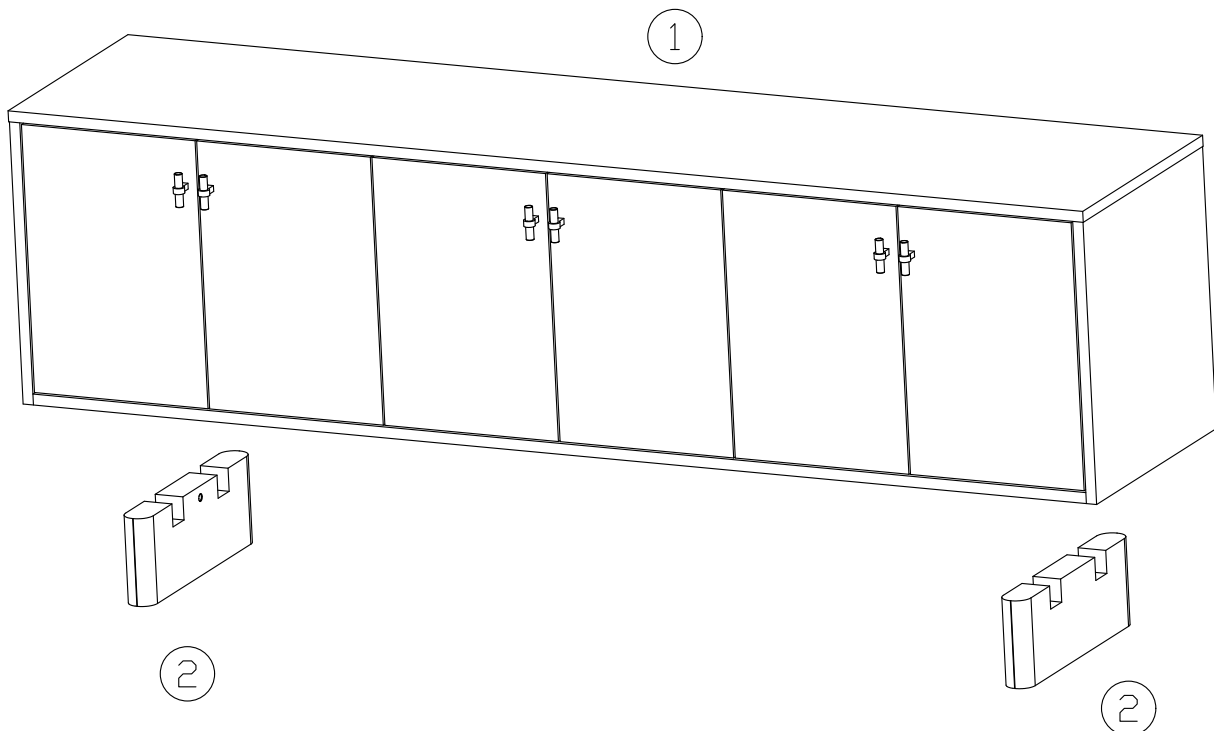

ASSEMBLY INSTRUCTION FOR MEDIA CONSOLE

HARDWARE LIST

HARDWARE LIST				
A		Bolt	M8 x 50mm	2
B		Bolt	M8 x 120mm	4
C		Washer	8 x 16mm	6
D		Lock Washer	8 mm	6
E		Allen Key	4mm	1
F		Cord Management	78mm	3

COMPONENTS