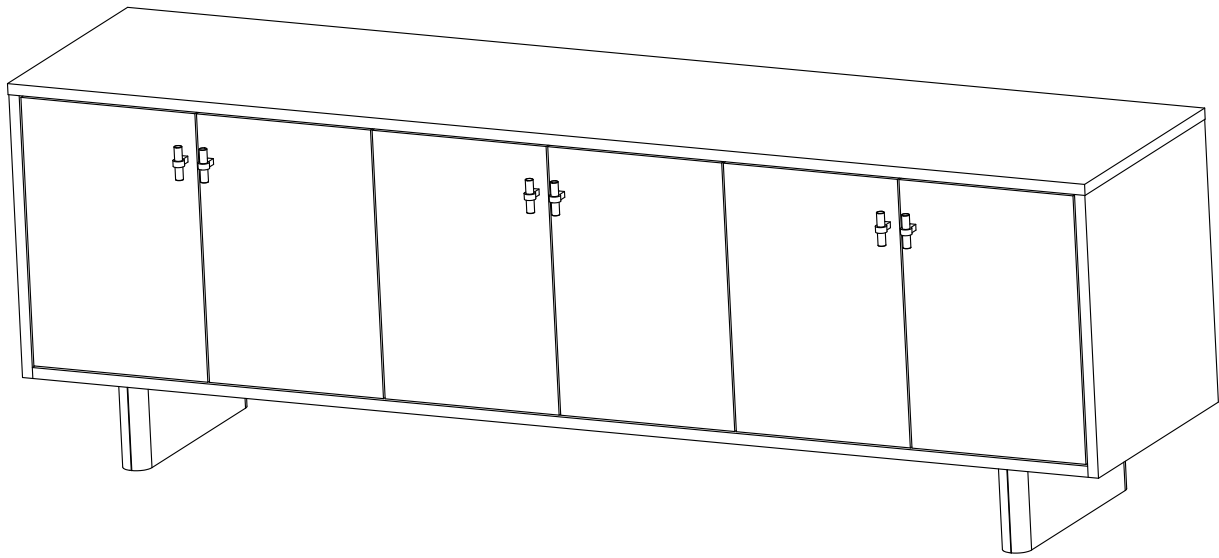

ASSEMBLY INSTRUCTION FOR MEDIA CONSOLE

HARDWARE LIST

HARDWARE LIST				
A		Bolt	M8 x 50mm	2
B		Bolt	M8 x 120mm	4
C		Washer	8 x 16mm	6
D		Lock Washer	8 mm	6
E		Allen Key	4mm	1
F		Cord Management	78mm	3

COMPONENTS