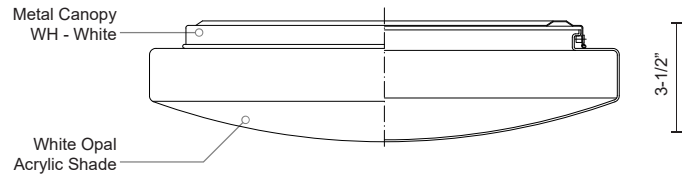

**COLLINS
FM9714
FLUSH MOUNT**

PROJECT

DESCRIPTION

Single LED flush mount ceiling fixture with round white opal acrylic. Metal details in painted white, and is equipped with our powerful 120V AC LED technology,

SPECIFICATION DETAILS

* For custom options, consult factory for details.

Fixture Dimensions	D15" x H3-1/2"
Light Source	AC LED Module
Wattage	20W
Total Lumens	1600lm
Delivered Lumens	WH-1084lm
Voltage	120V
Color Temperature	3000K
CRI (Ra)	90CRI
Optional Color Temps	2700K - 5000K Available, Minimum Order Quantities Apply
LED Rated Life	50,000 hours
Dimming	100% - 10%, ELV Dimmer (Not Included)
Diffuser Details	White Acrylic Diffuser
Location	Dry
Compliance	T24-JA8
Warranty	5 Years
Mounting Style	All Orientation; Ceiling and Wall;
CEC Title 24 JA8	Yes, JA8-19
Finish Option(s)	White