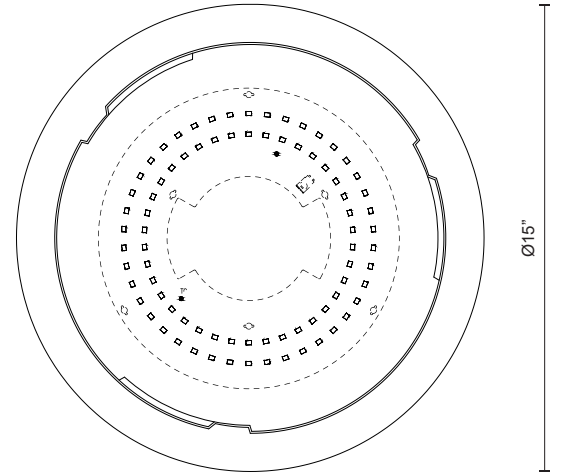

**COLLINS
FM9714
FLUSH MOUNT**

PROJECT

DESCRIPTION

Single LED flush mount ceiling fixture with round white opal acrylic. Metal details in painted white, and is equipped with our powerful 120V AC LED technology,

SPECIFICATION DETAILS

* For custom options, consult factory for details.

Fixture Dimensions	D15" x H3-1/2"
Light Source	AC LED Module
Wattage	20W
Total Lumens	1600lm
Delivered Lumens	WH-1084lm
Voltage	120V
Color Temperature	3000K
CRI (Ra)	90CRI
Optional Color Temps	2700K - 5000K Available, Minimum Order Quantities Apply
LED Rated Life	50,000 hours
Dimming	100% - 10%, ELV Dimmer (Not Included)
Diffuser Details	White Acrylic Diffuser
Location	Dry
Compliance	T24-JA8
Warranty	5 Years
Mounting Style	All Orientation; Ceiling and Wall;
CEC Title 24 JA8	Yes, JA8-19
Finish Option(s)	White