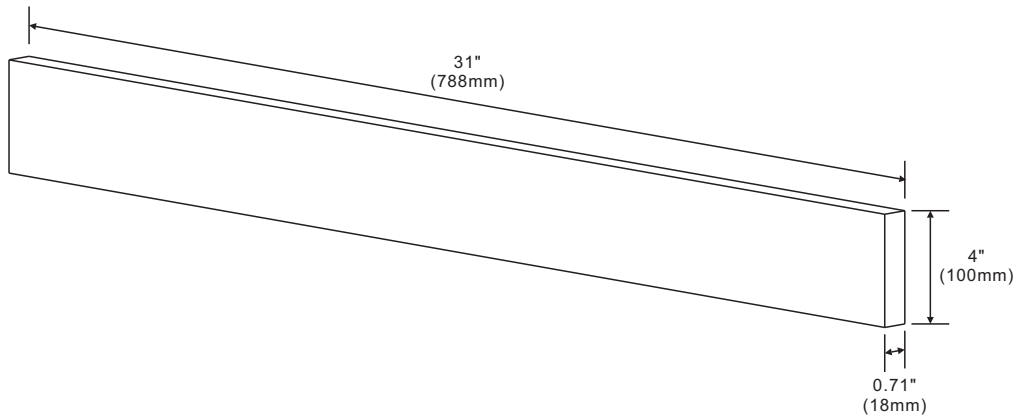

Model: BACKSPLASH-CT-31

Features

1. Scratch resistant and Stain resistant;
2. 31"x4"x0.71" Backsplash;

Colors / Finishes

- WH - White / Matte;
- DG - Dark Gray / Matte;
- BL - Black / Matte;

Material
Concrete

Top view

Side view

**NOTE: SINK STYLE, SHAPE, FAUCET HOLES, CUTOUT ON TOP, VANITY MAY VARY FROM THE PICTURE ABOVE.
INSTRUCTIONAL PURPOSE ONLY.**