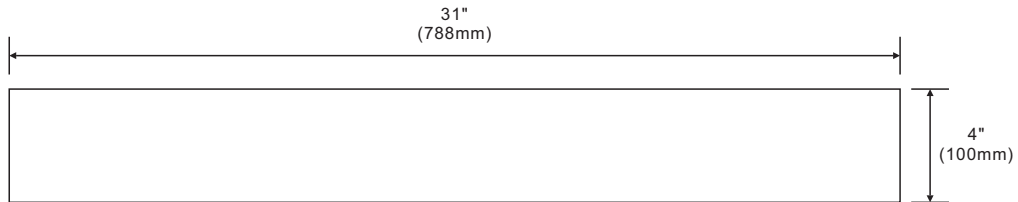

Model: BACKSPLASH-CT-31

Features

1. Scratch resistant and Stain resistant;
2. 31"x4"x0.71" Backsplash;

Colors / Finishes

- WH - White / Matte;
- DG - Dark Gray / Matte;
- BL - Black / Matte;

Material
Concrete

Top view

Side view

**NOTE: SINK STYLE, SHAPE, FAUCET HOLES, CUTOUT ON TOP, VANITY MAY VARY FROM THE PICTURE ABOVE.
INSTRUCTIONAL PURPOSE ONLY.**