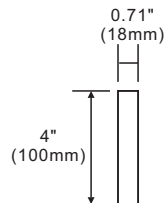

Model: BACKSPLASH-CT-31

Features

1. Scratch resistant and Stain resistant;
2. 31"x4"x0.71" Backsplash;

Colors / Finishes

- WH - White / Matte;
- DG - Dark Gray / Matte;
- BL - Black / Matte;

Material
Concrete

Top view

Side view

**NOTE: SINK STYLE, SHAPE, FAUCET HOLES, CUTOUT ON TOP, VANITY MAY VARY FROM THE PICTURE ABOVE.
INSTRUCTIONAL PURPOSE ONLY.**