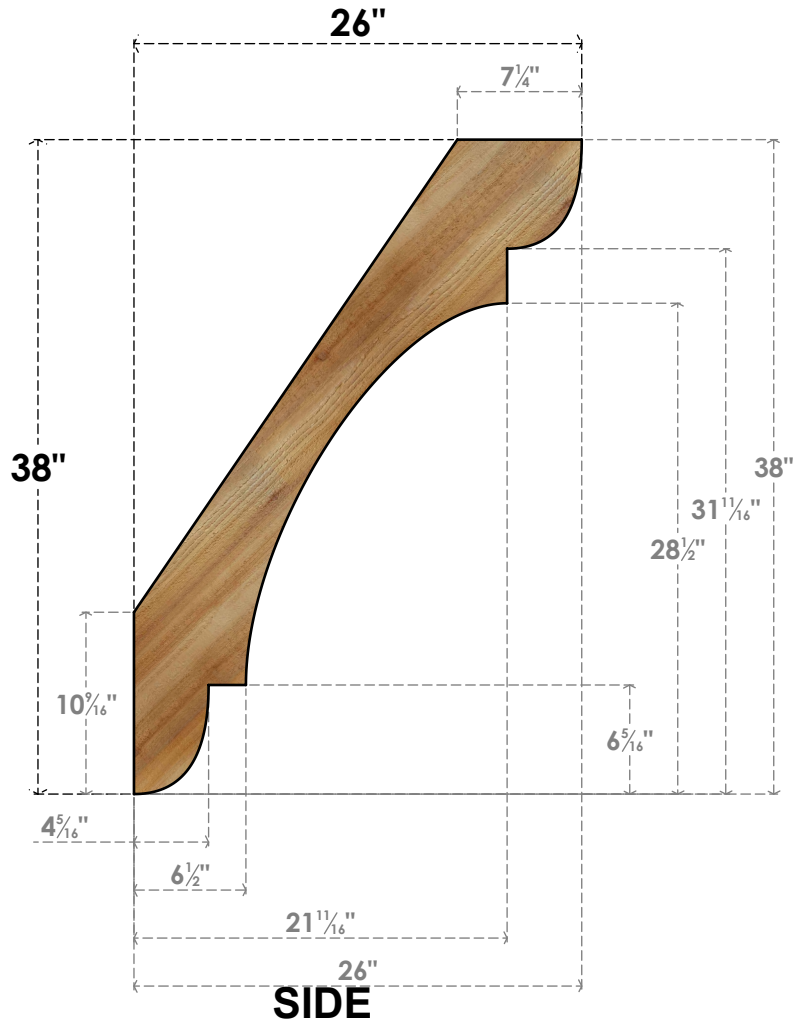

BRC06X26X38OLY00RWR

6"W X 26"D X 38"H OLYMPIC ROUGH SAWN BRACE, WESTERN RED CEDAR

EKENA MILLWORK
 2300 WEST MAIN ST.
 CLARKSVILLE, TX 75426
 TOLL FREE: 866-607-0453
 WWW.EKENAMILLWORK.COM

NOTES

1. INSTALLATION TO BE COMPLETED IN ACCORDANCE WITH MANUFACTURER'S SPECIFICATIONS.
2. DRAWING MAY NOT BE TO SCALE
3. THIS DRAWING IS INTENDED FOR DESIGN AND PLANNING PURPOSES ONLY.
4. ALL INFORMATION CONTAINED HEREIN WAS CURRENT AT THE TIME OF DEVELOPMENT BUT MUST BE REVIEWED AND APPROVED BY THE PRODUCT MANUFACTURER TO BE CONSIDERED ACCURATE.
5. PRODUCTS ARE NOT KILN DRIED. THIS ITEM IS UNIQUE AND WILL CONTAIN THE NATURAL VARIATIONS THAT THE WOOD SPECIES OFFERS. THIS MAY RESULT IN VARIATIONS UP TO 1/4"