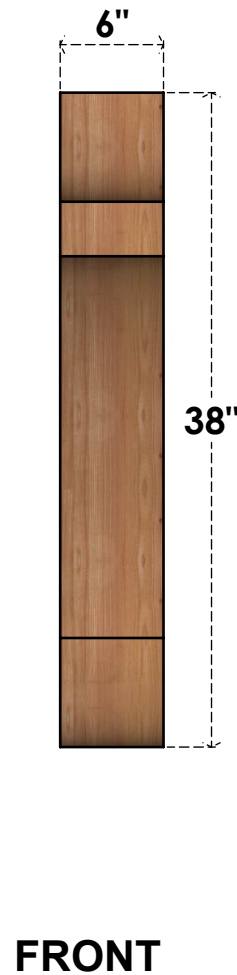

BRC06X26X38OLY00RWR

6"W X 26"D X 38"H OLYMPIC ROUGH SAWN BRACE, WESTERN RED CEDAR

EKENA MILLWORK
 2300 WEST MAIN ST.
 CLARKSVILLE, TX 75426
 TOLL FREE: 866-607-0453
 WWW.EKENAMILLWORK.COM

NOTES

1. INSTALLATION TO BE COMPLETED IN ACCORDANCE WITH MANUFACTURER'S SPECIFICATIONS.
2. DRAWING MAY NOT BE TO SCALE
3. THIS DRAWING IS INTENDED FOR DESIGN AND PLANNING PURPOSES ONLY.
4. ALL INFORMATION CONTAINED HEREIN WAS CURRENT AT THE TIME OF DEVELOPMENT BUT MUST BE REVIEWED AND APPROVED BY THE PRODUCT MANUFACTURER TO BE CONSIDERED ACCURATE.
5. PRODUCTS ARE NOT KILN DRIED. THIS ITEM IS UNIQUE AND WILL CONTAIN THE NATURAL VARIATIONS THAT THE WOOD SPECIES OFFERS. THIS MAY RESULT IN VARIATIONS UP TO 1/4"