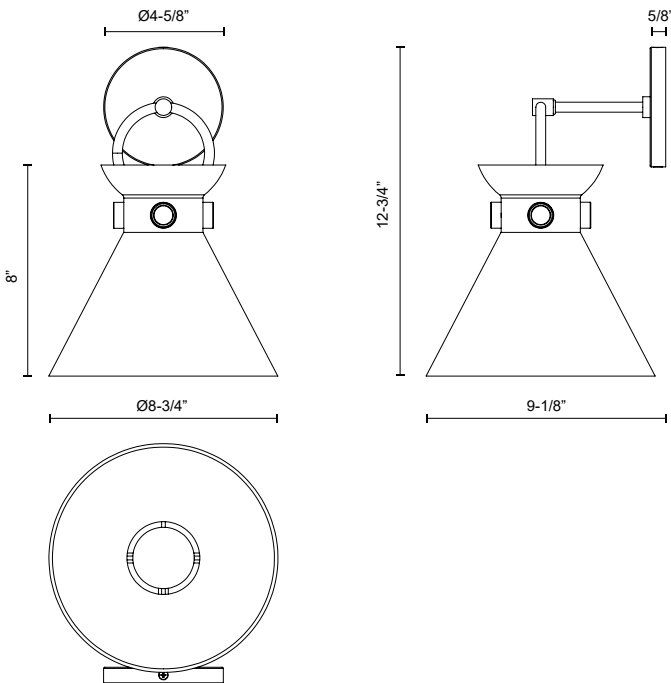

WWW.ALORAMOOD.COM