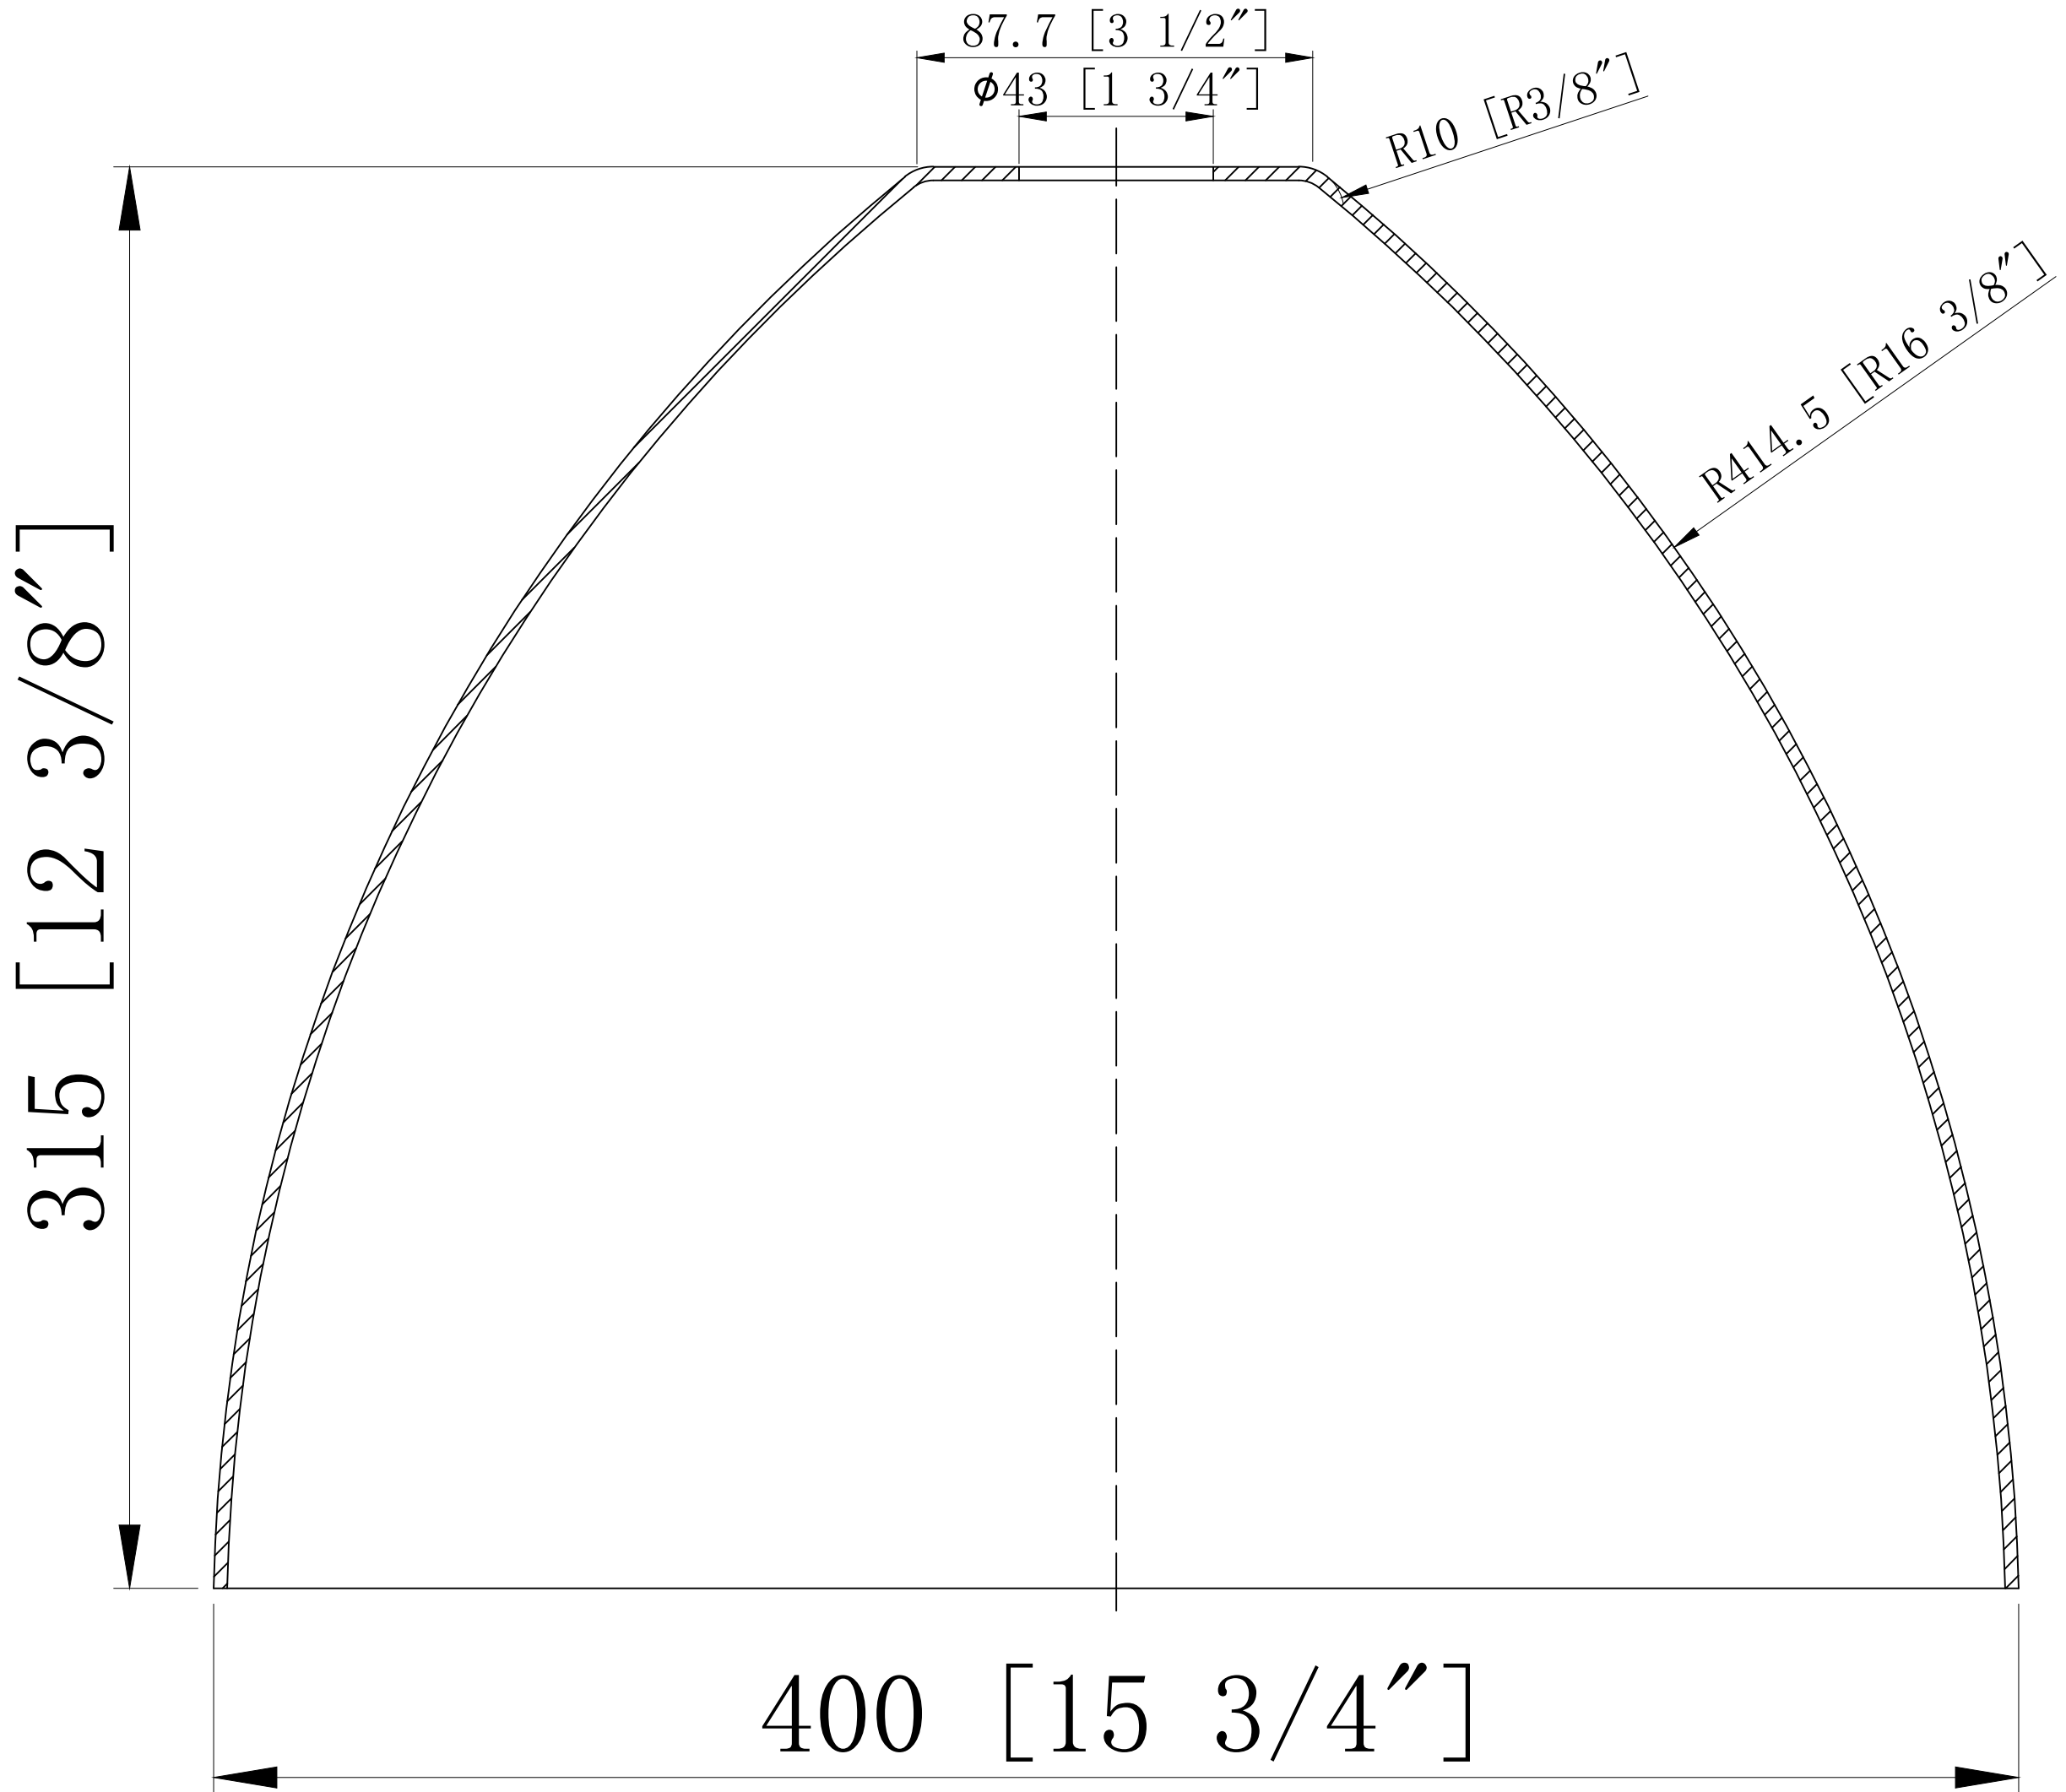

White
Clear
Seedy

315 [12 3/8"]

400 [15 3/4"]

87.7 [3 1/2"]
 $\phi 43$ [1 3/4"]

R10 [R3/8"]

R414.5 [R16 3/8"]