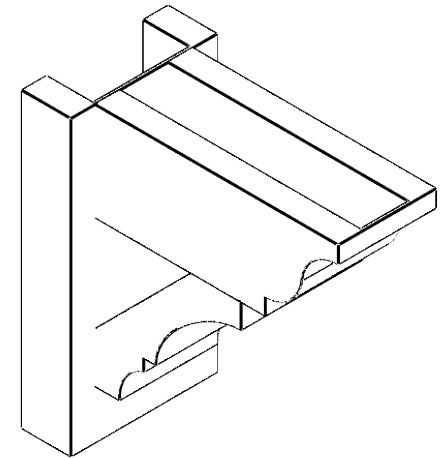

ITEM NUMBER: OUTUROC040X060X12000X12000X040X020X040BOA04RCPR

4"W TOP X 6"W BACK X 12"D X 12"H X 4"T TOP X 2"T BACK TIMBERTHANE ROUGH CEDAR BALBOA FAUX WOOD OPEN OUTLOOKER, TRADITIONAL TOP AND BLOCK BACK, 4"W CLOSED BRACE, PRIMED TAN

SIDE PROFILE

FRONT PROFILE

ISOMETRIC

GENERATED DATE : 07/05/2023

EKENA MILLWORK
2300 WEST MAIN ST.
CLARKSVILLE, TX 75426
TOLL FREE: 866-607-0453
WWW.EKENAMILLWORK.COM

NOTES

1. INSTALLATION TO BE COMPLETED IN ACCORDANCE WITH MANUFACTURER'S SPECIFICATIONS.
2. DRAWING MAY NOT BE TO SCALE
3. THIS DRAWING IS INTENDED FOR DESIGN AND PLANNING PURPOSES ONLY.
4. ALL INFORMATION CONTAINED HEREIN WAS CURRENT AT THE TIME OF DEVELOPMENT BUT MUST BE REVIEWED AND APPROVED BY THE PRODUCT MANUFACTURER TO BE CONSIDERED ACCURATE.
5. TIMBERTHANE ARCHITECTURAL PRODUCTS ARE MADE FROM HIGH DENSITY URETHANE AND COME FACTORY PRIMED