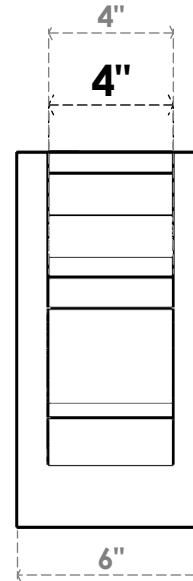

ITEM NUMBER: OUTUROC040X060X12000X12000X040X020X040BOA04RCPR

4"W TOP X 6"W BACK X 12"D X 12"H X 4"T TOP X 2"T BACK TIMBERTHANE ROUGH CEDAR BALBOA FAUX WOOD OPEN OUTLOOKER, TRADITIONAL TOP AND BLOCK BACK, 4"W CLOSED BRACE, PRIMED TAN

SIDE PROFILE

FRONT PROFILE

ISOMETRIC

GENERATED DATE : 07/05/2023

EKENA MILLWORK
2300 WEST MAIN ST.
CLARKSVILLE, TX 75426
TOLL FREE: 866-607-0453
WWW.EKENAMILLWORK.COM

NOTES

1. INSTALLATION TO BE COMPLETED IN ACCORDANCE WITH MANUFACTURER'S SPECIFICATIONS.
2. DRAWING MAY NOT BE TO SCALE
3. THIS DRAWING IS INTENDED FOR DESIGN AND PLANNING PURPOSES ONLY.
4. ALL INFORMATION CONTAINED HEREIN WAS CURRENT AT THE TIME OF DEVELOPMENT BUT MUST BE REVIEWED AND APPROVED BY THE PRODUCT MANUFACTURER TO BE CONSIDERED ACCURATE.
5. TIMBERTHANE ARCHITECTURAL PRODUCTS ARE MADE FROM HIGH DENSITY URETHANE AND COME FACTORY PRIMED