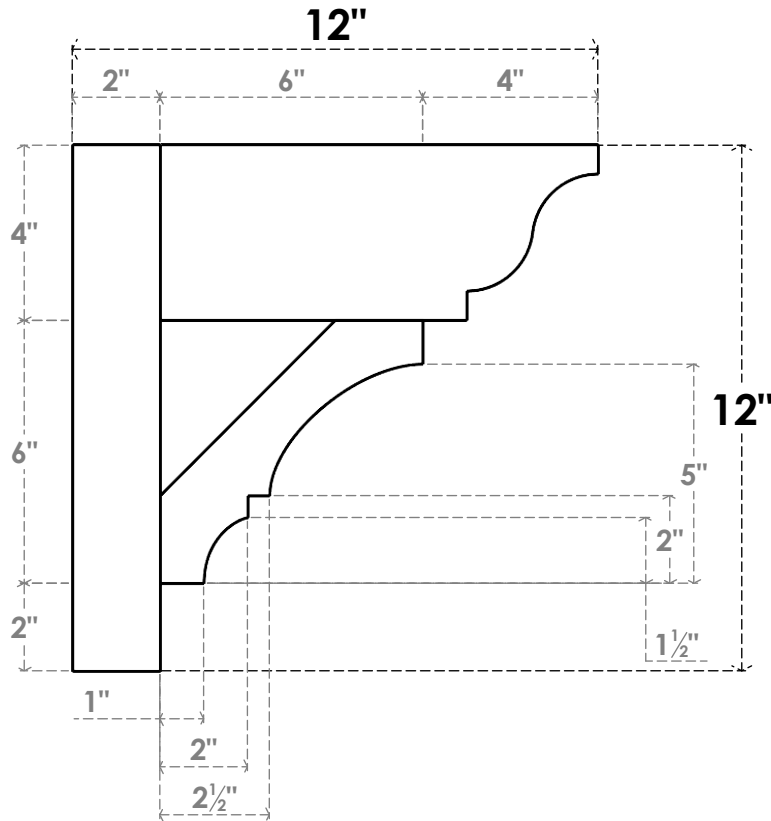

ITEM NUMBER: OUTUROC040X060X12000X12000X040X020X040BOA04RCPR

4"W TOP X 6"W BACK X 12"D X 12"H X 4"T TOP X 2"T BACK TIMBERTHANE ROUGH CEDAR BALBOA FAUX WOOD OPEN OUTLOOKER, TRADITIONAL TOP AND BLOCK BACK, 4"W CLOSED BRACE, PRIMED TAN

SIDE PROFILE

FRONT PROFILE

ISOMETRIC

GENERATED DATE : 07/05/2023

EKENA MILLWORK
2300 WEST MAIN ST.
CLARKSVILLE, TX 75426
TOLL FREE: 866-607-0453
WWW.EKENAMILLWORK.COM

NOTES

1. INSTALLATION TO BE COMPLETED IN ACCORDANCE WITH MANUFACTURER'S SPECIFICATIONS.
2. DRAWING MAY NOT BE TO SCALE
3. THIS DRAWING IS INTENDED FOR DESIGN AND PLANNING PURPOSES ONLY.
4. ALL INFORMATION CONTAINED HEREIN WAS CURRENT AT THE TIME OF DEVELOPMENT BUT MUST BE REVIEWED AND APPROVED BY THE PRODUCT MANUFACTURER TO BE CONSIDERED ACCURATE.
5. TIMBERTHANE ARCHITECTURAL PRODUCTS ARE MADE FROM HIGH DENSITY URETHANE AND COME FACTORY PRIMED