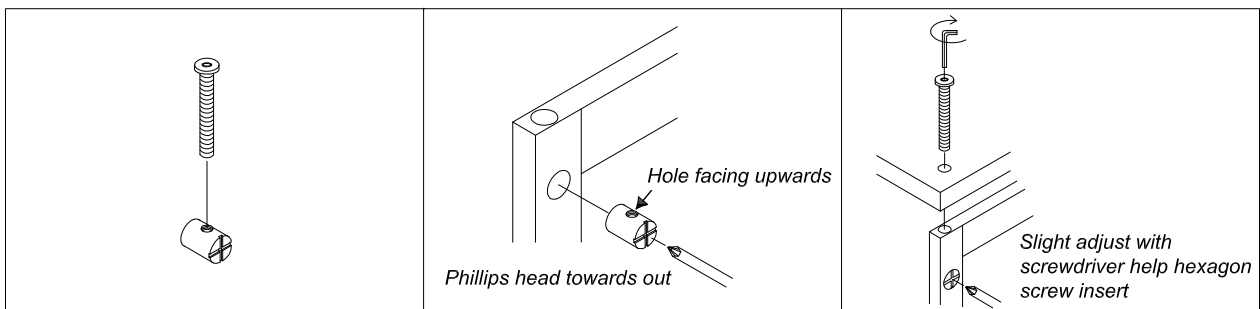

PART #	DESCRIPTION	QTY
#21	Table top	01
#22	Side Panel of Table	02
#23	Upper Cross Bar of Table Side Panel	02
#24	Crosspiece of Table	01
#25	Table Support Bar	01

ITEM	DESCRIPTION	PART	QTY
F	Wooden dowel	 ϕ8*30mm	5
G	Wooden dowel	 ϕ8*40mm	5
H	Flat head screw	 ϕ4*25mm	9
I	Flat head screw	 ϕ4*38mm	5
J	Bolt	 ϕ1/4"*2"mm	7
K	Collar		7
L	Allen wrench		1
M	Paper sticker		7

STEP 3

F:		2PCS
H:		8PCS

STEP 4

M:		6PCS
----	---	------

ASSEMBLE INSTRUCTION

For Bench

ASSEMBLY TOOLS REQUIRED (NOT INCLUDED)

HIDDEN CONNECTOR..... ASSEMBLY TECHNIQUES