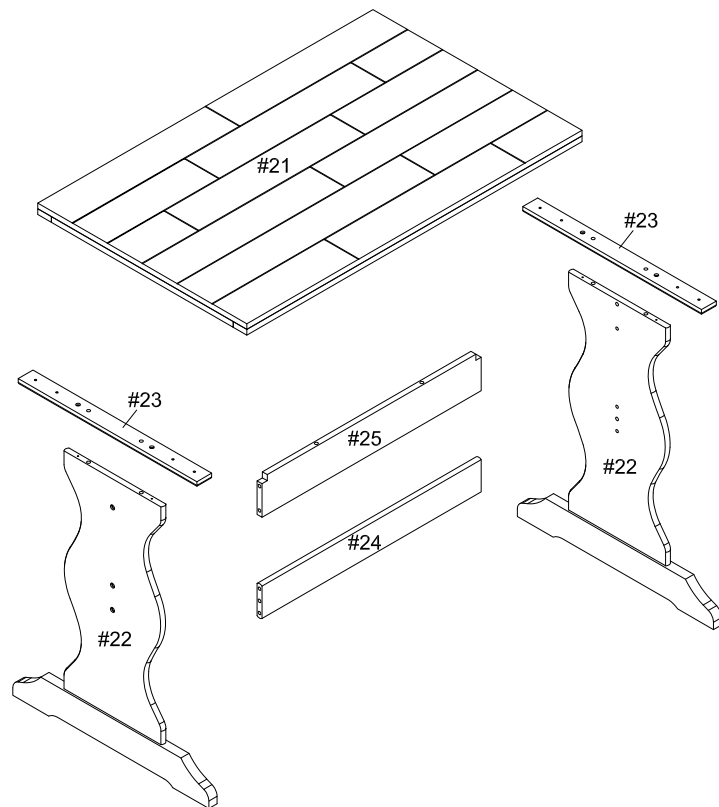

PART/HARDWARE LIST – TABLE

PART #	DESCRIPTION	QTY
#21	Table top	01
#22	Side Panel of Table	02
#23	Upper Cross Bar of Table Side Panel	02
#24	Crosspiece of Table	01
#25	Table Support Bar	01

ITEM	DESCRIPTION	PART	QTY
F	Wooden dowel	 ϕ8*30mm	5
G	Wooden dowel	 ϕ8*40mm	5
H	Flat head screw	 ϕ4*25mm	9
I	Flat head screw	 ϕ4*38mm	5
J	Bolt	 ϕ1/4"*2"mm	7
K	Collar		7
L	Allen wrench		1
M	Paper sticker		7

All hardware have extra spares

For any assemble questions ,you can contact loojanehome@163.com for help