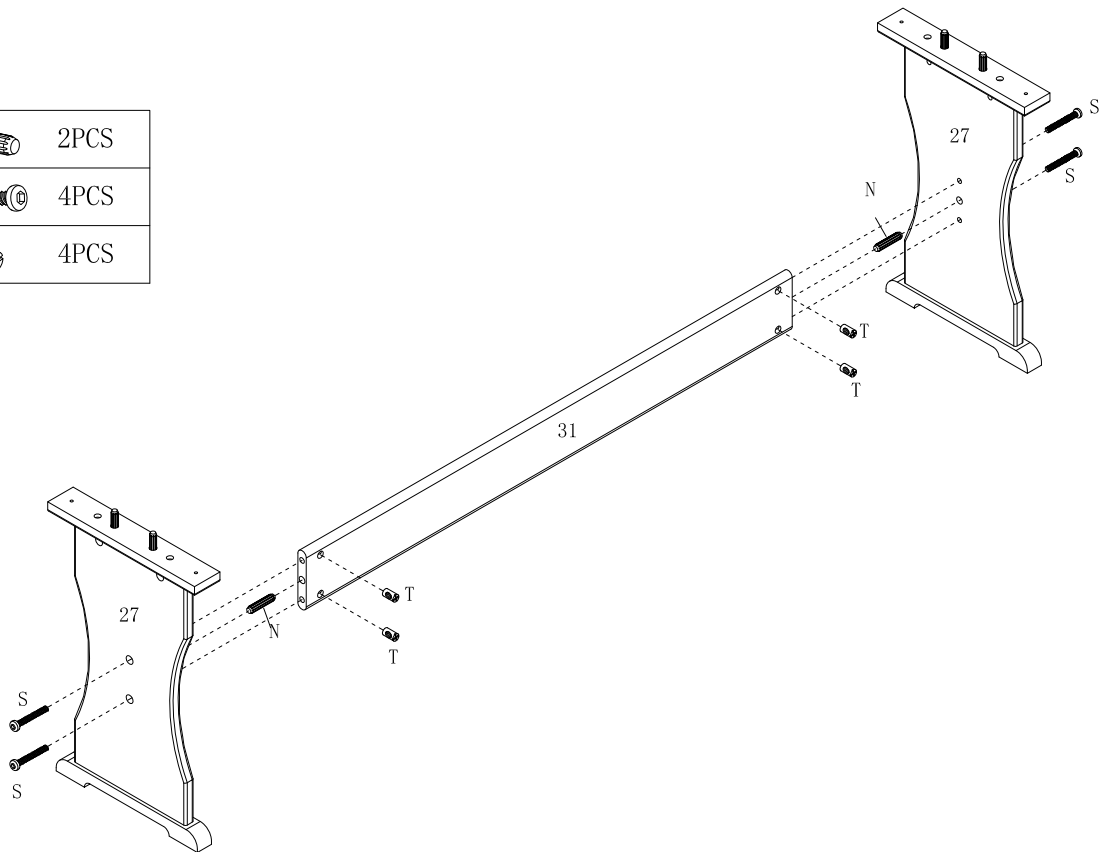

STEP 6

N:		2PCS
S:		4PCS
T:		4PCS