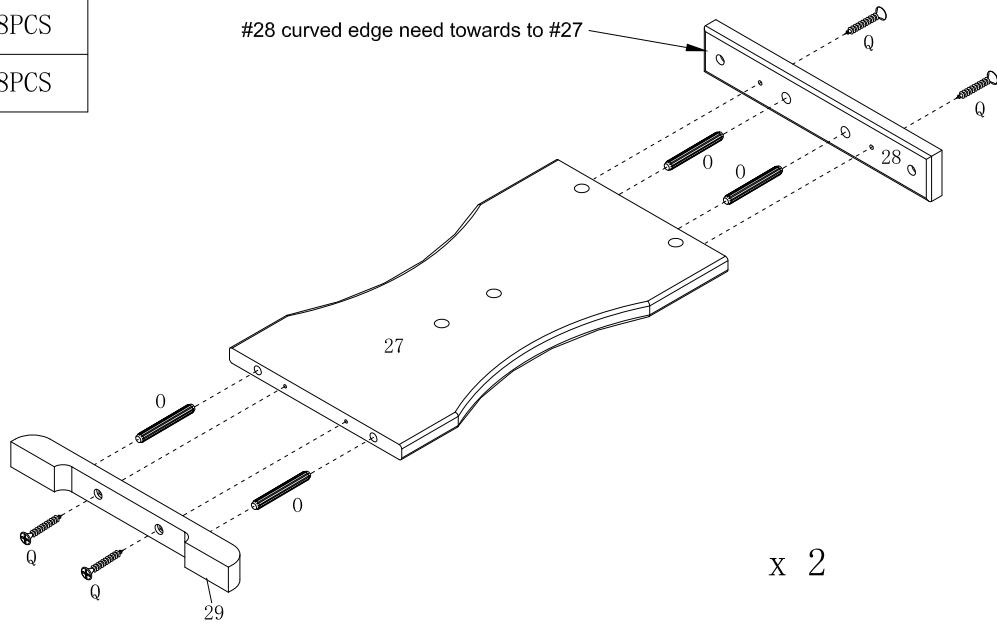

ASSEMBLY INSTRUCTION

STEP 5

O:		8PCS
Q:		8PCS