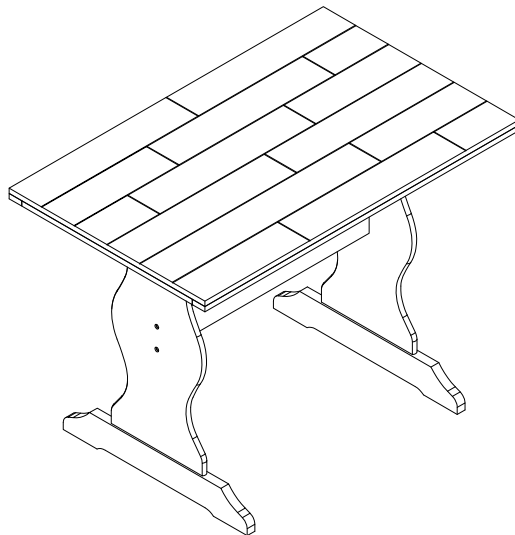

ASSEMBLE INSTRUCTION

For TABLE

ASSEMBLY TOOLS REQUIRED (NOT INCLUDED)

HIDDEN CONNECTOR..... ASSEMBLY TECHNIQUES

For any assemble questions ,you can contact loojanehome@163.com for help

PART/HARDWARE LIST – TABLE

PART #	DESCRIPTION	QTY
#21	Table top	01
#22	Side Panel of Table	02
#23	Upper Cross Bar of Table Side Panel	02
#24	Crosspiece of Table	01
#25	Table Support Bar	01

ITEM	DESCRIPTION	PART	QTY
F	Wooden dowel	 ϕ8*30mm	5
G	Wooden dowel	 ϕ8*40mm	5
H	Flat head screw	 ϕ4*25mm	9
I	Flat head screw	 ϕ4*38mm	5
J	Bolt	 ϕ1/4"*2"mm	7
K	Collar		7
L	Allen wrench		1
M	Paper sticker		7