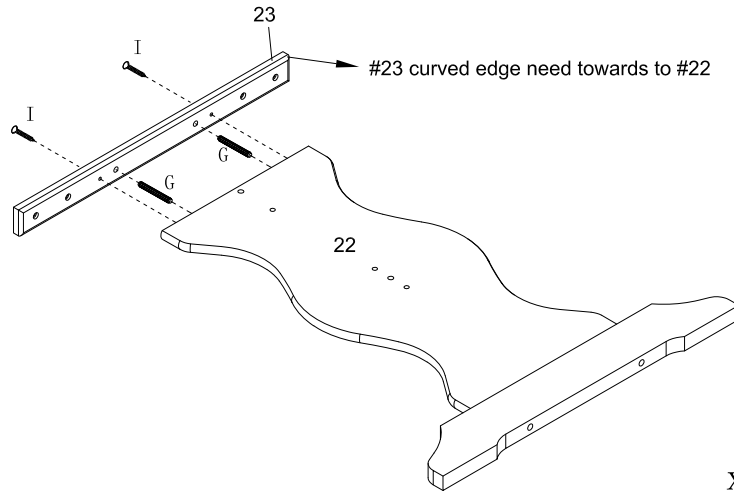

ASSEMBLY INSTRUCTION

STEP 1

G:		4PCS
I:		4PCS