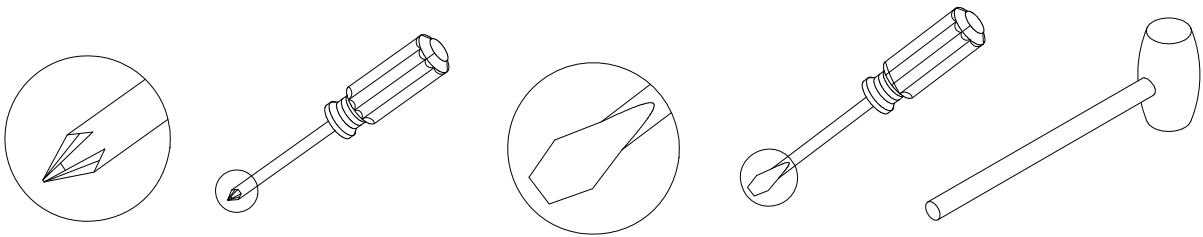

PART #	DESCRIPTION	QTY
#21	Table top	01
#22	Side Panel of Table	02
#23	Upper Cross Bar of Table Side Panel	02
#24	Crosspiece of Table	01
#25	Table Support Bar	01

ITEM	DESCRIPTION	PART	QTY
F	Wooden dowel	 ϕ8*30mm	5
G	Wooden dowel	 ϕ8*40mm	5
H	Flat head screw	 ϕ4*25mm	9
I	Flat head screw	 ϕ4*38mm	5
J	Bolt	 ϕ1/4"*2"mm	7
K	Collar		7
L	Allen wrench		1
M	Paper sticker		7

STEP 3

F:		2PCS
H:		8PCS

STEP 4

M:		6PCS
----	---	------

ASSEMBLE INSTRUCTION

For Bench

ASSEMBLY TOOLS REQUIRED (NOT INCLUDED)

HIDDEN CONNECTOR..... ASSEMBLY TECHNIQUES

For any assemble questions ,you can contact loojanehome@163.com for help

PART/HARDWARE LIST – Bench

PART #	DESCRIPTION	QTY
#26	Seat Panel of Bench	01
#27	Side Panel of Bench	02
#28	Upper Cross Bar of Bench Side Panel	02
#29	Lower Cross Bar of Bench Side Panel	02
#30	Seat Support Bar	02
#31	Crosspiece of Bench	01