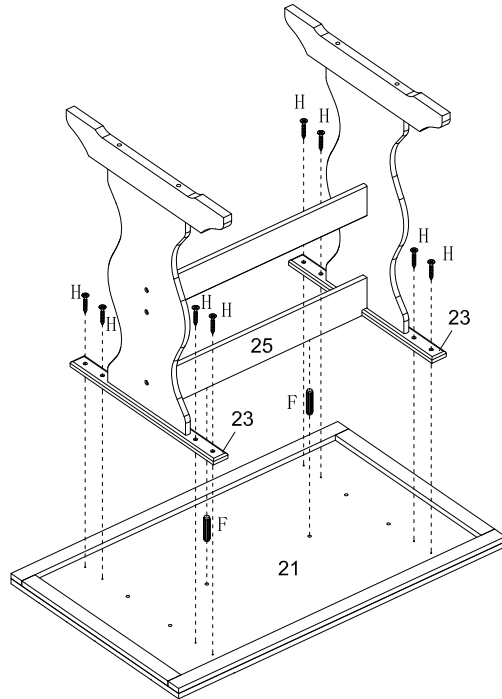

PART #	DESCRIPTION	QTY
#21	Table top	01
#22	Side Panel of Table	02
#23	Upper Cross Bar of Table Side Panel	02
#24	Crosspiece of Table	01
#25	Table Support Bar	01

ITEM	DESCRIPTION	PART	QTY
F	Wooden dowel	 ϕ8*30mm	5
G	Wooden dowel	 ϕ8*40mm	5
H	Flat head screw	 ϕ4*25mm	9
I	Flat head screw	 ϕ4*38mm	5
J	Bolt	 ϕ1/4"*2"mm	7
K	Collar		7
L	Allen wrench		1
M	Paper sticker		7

STEP 3

F:		2PCS
H:		8PCS

STEP 4

M:		6PCS
----	---	------

ASSEMBLE INSTRUCTION

For Bench

ASSEMBLY TOOLS REQUIRED (NOT INCLUDED)

HIDDEN CONNECTOR..... ASSEMBLY TECHNIQUES

For any assemble questions ,you can contact loojanehome@163.com for help

PART/HARDWARE LIST – Bench

PART #	DESCRIPTION	QTY
#26	Seat Panel of Bench	01
#27	Side Panel of Bench	02
#28	Upper Cross Bar of Bench Side Panel	02
#29	Lower Cross Bar of Bench Side Panel	02
#30	Seat Support Bar	02
#31	Crosspiece of Bench	01

ITEM	DESCRIPTION	PART	QTY
N	Wooden dowel	 ϕ8*30mm	7
O	Wooden dowel	 ϕ8*40mm	9
P	Flat head screw	 ϕ4*25mm	5
Q	Flat head screw	 ϕ4*38mm	9
R	Flat head screw	 ϕ4*60mm	5
S	Bolt	 ϕ1/4"*2"mm	9
T	Collar		9
U	Paper sticker		9