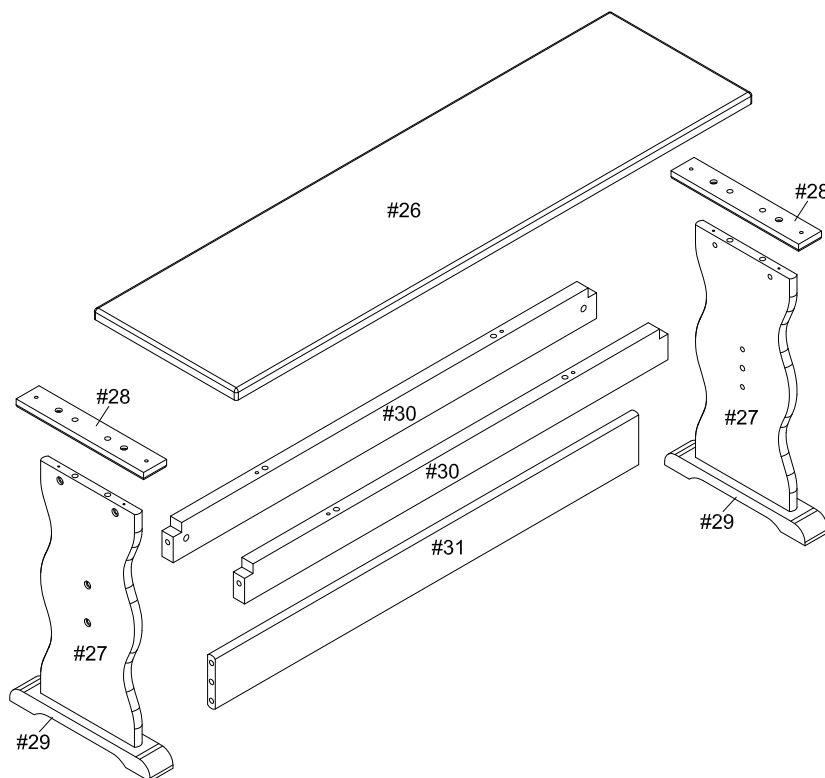

PART/HARDWARE LIST – Bench

PART #	DESCRIPTION	QTY
#26	Seat Panel of Bench	01
#27	Side Panel of Bench	02
#28	Upper Cross Bar of Bench Side Panel	02
#29	Lower Cross Bar of Bench Side Panel	02
#30	Seat Support Bar	02
#31	Crosspiece of Bench	01

ITEM	DESCRIPTION	PART	QTY
N	Wooden dowel	 ϕ8*30mm	7
O	Wooden dowel	 ϕ8*40mm	9
P	Flat head screw	 ϕ4*25mm	5
Q	Flat head screw	 ϕ4*38mm	9
R	Flat head screw	 ϕ4*60mm	5
S	Bolt	 ϕ1/4"*2"mm	9
T	Collar		9
U	Paper sticker		9

All harwares have extra spares

For any assemble questions ,you can contact loojanehome@163.com for help