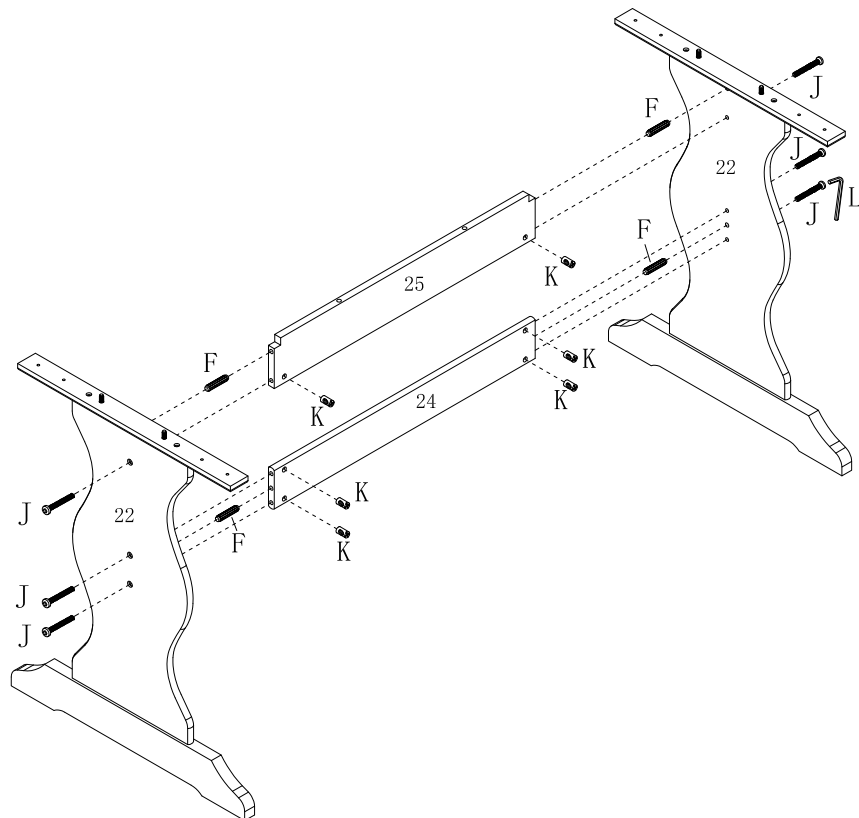

STEP 2

F:		4PCS
J:		6PCS
K:		6PCS
L:		1PC