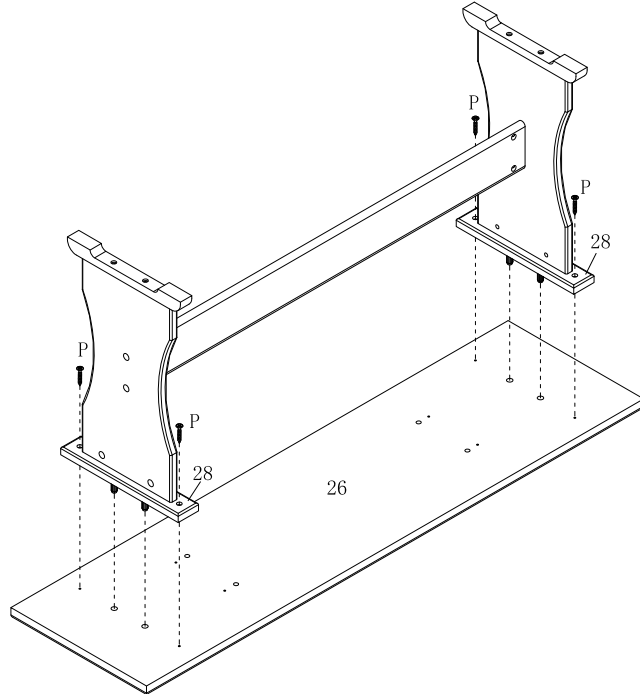

ASSEMBLY INSTRUCTION

STEP 7

P: 4PCS