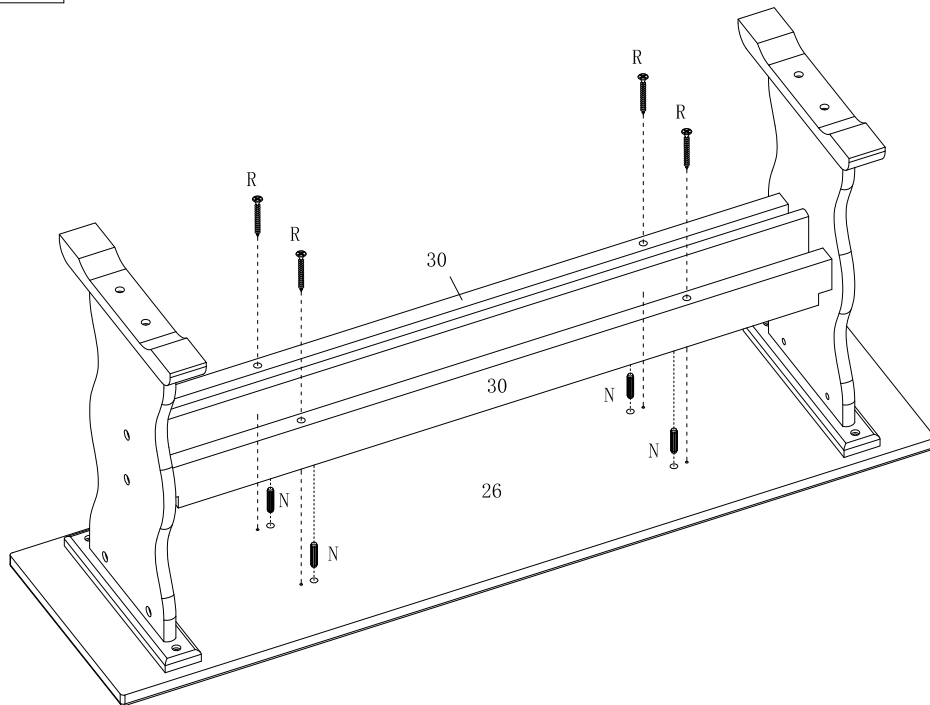

PART #	DESCRIPTION	QTY
#21	Table top	01
#22	Side Panel of Table	02
#23	Upper Cross Bar of Table Side Panel	02
#24	Crosspiece of Table	01
#25	Table Support Bar	01

ITEM	DESCRIPTION	PART	QTY
F	Wooden dowel	 ϕ8*30mm	5
G	Wooden dowel	 ϕ8*40mm	5
H	Flat head screw	 ϕ4*25mm	9
I	Flat head screw	 ϕ4*38mm	5
J	Bolt	 ϕ1/4"*2"mm	7
K	Collar		7
L	Allen wrench		1
M	Paper sticker		7

STEP 7

P:  4PCS

STEP 8

N:  4PCS

R:  4PCS

ASSEMBLY INSTRUCTION

STEP 9

S:		4PCS
T:		4PCS