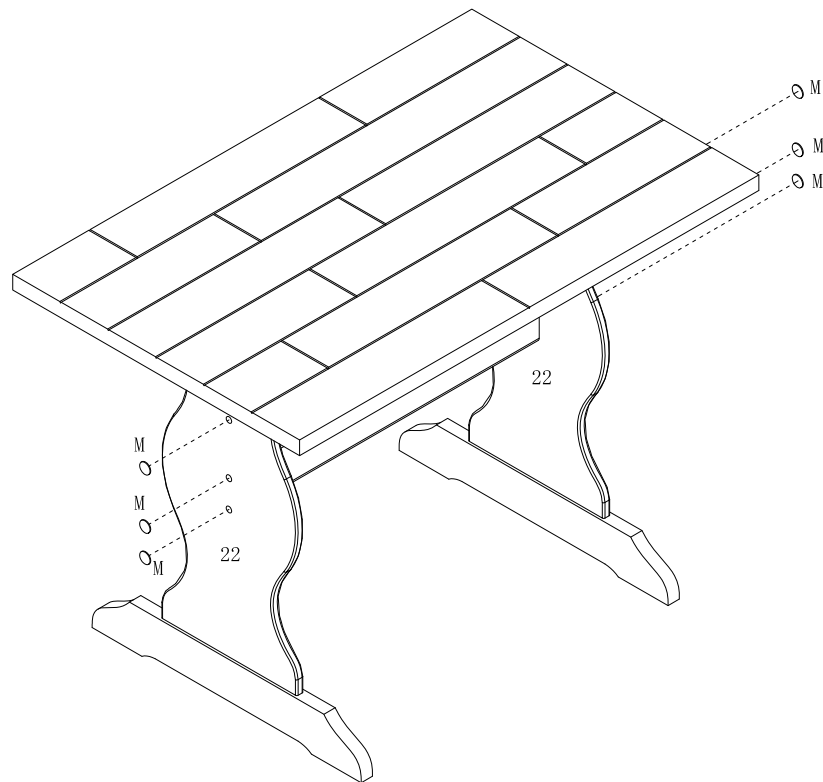

STEP 4

M:		6PCS