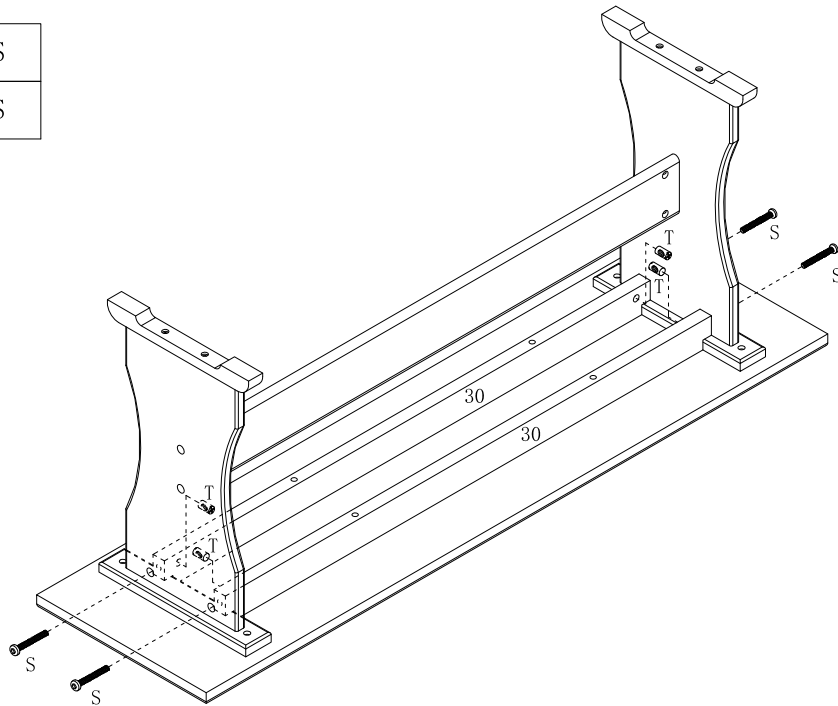

For any assemble questions ,you can contact loojanehome@163.com for help

PART/HARDWARE LIST – Bench

PART #	DESCRIPTION	QTY
#26	Seat Panel of Bench	01
#27	Side Panel of Bench	02
#28	Upper Cross Bar of Bench Side Panel	02
#29	Lower Cross Bar of Bench Side Panel	02
#30	Seat Support Bar	02
#31	Crosspiece of Bench	01

STEP 7

P:  4PCS

STEP 8

N:  4PCS

R:  4PCS

ASSEMBLY INSTRUCTION

STEP 9

S:		4PCS
T:		4PCS