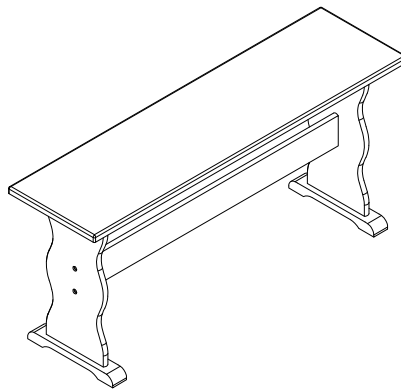

PART #	DESCRIPTION	QTY
#21	Table top	01
#22	Side Panel of Table	02
#23	Upper Cross Bar of Table Side Panel	02
#24	Crosspiece of Table	01
#25	Table Support Bar	01

ITEM	DESCRIPTION	PART	QTY
F	Wooden dowel	 ϕ8*30mm	5
G	Wooden dowel	 ϕ8*40mm	5
H	Flat head screw	 ϕ4*25mm	9
I	Flat head screw	 ϕ4*38mm	5
J	Bolt	 ϕ1/4"*2"mm	7
K	Collar		7
L	Allen wrench		1
M	Paper sticker		7

STEP 3

F:		2PCS
H:		8PCS

STEP 4

M:		6PCS
----	---	------

ASSEMBLE INSTRUCTION

For Bench

ASSEMBLY TOOLS REQUIRED (NOT INCLUDED)

HIDDEN CONNECTOR..... ASSEMBLY TECHNIQUES

For any assemble questions ,you can contact loojanehome@163.com for help

PART/HARDWARE LIST – Bench

PART #	DESCRIPTION	QTY
#26	Seat Panel of Bench	01
#27	Side Panel of Bench	02
#28	Upper Cross Bar of Bench Side Panel	02
#29	Lower Cross Bar of Bench Side Panel	02
#30	Seat Support Bar	02
#31	Crosspiece of Bench	01