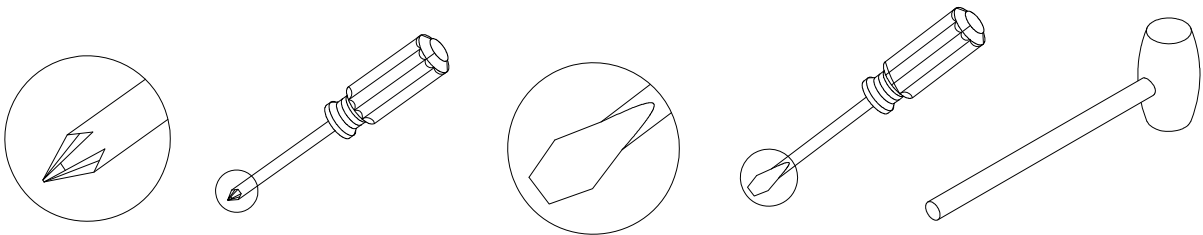

ASSEMBLE INSTRUCTION

For TABLE

ASSEMBLY TOOLS REQUIRED (NOT INCLUDED)

HIDDEN CONNECTOR..... ASSEMBLY TECHNIQUES

For any assemble questions ,you can contact loojanehome@163.com for help

PART/HARDWARE LIST – TABLE

PART #	DESCRIPTION	QTY
#21	Table top	01
#22	Side Panel of Table	02
#23	Upper Cross Bar of Table Side Panel	02
#24	Crosspiece of Table	01
#25	Table Support Bar	01

ITEM	DESCRIPTION	PART	QTY
F	Wooden dowel	 ϕ8*30mm	5
G	Wooden dowel	 ϕ8*40mm	5
H	Flat head screw	 ϕ4*25mm	9
I	Flat head screw	 ϕ4*38mm	5
J	Bolt	 ϕ1/4"*2"mm	7
K	Collar		7
L	Allen wrench		1
M	Paper sticker		7