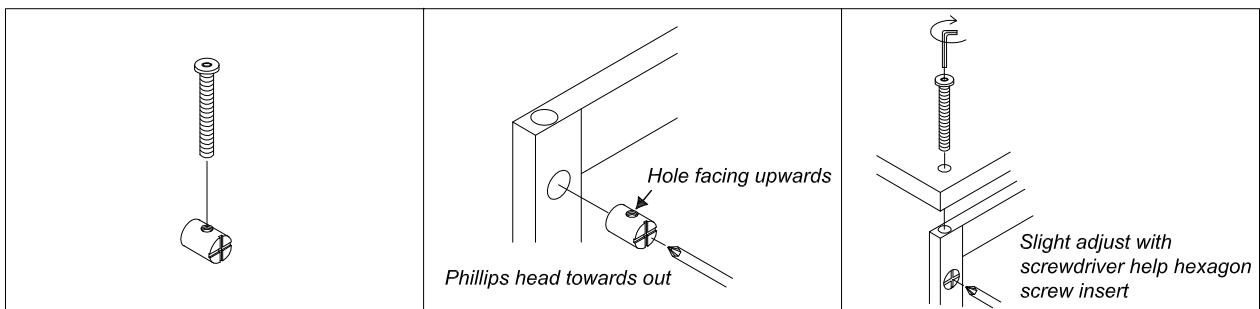

ASSEMBLE INSTRUCTION

For TABLE

ASSEMBLY TOOLS REQUIRED (NOT INCLUDED)

HIDDEN CONNECTOR..... ASSEMBLY TECHNIQUES

For any assemble questions ,you can contact loojanehome@163.com for help

PART/HARDWARE LIST – TABLE

PART #	DESCRIPTION	QTY
#21	Table top	01
#22	Side Panel of Table	02
#23	Upper Cross Bar of Table Side Panel	02
#24	Crosspiece of Table	01
#25	Table Support Bar	01

ITEM	DESCRIPTION	PART	QTY
F	Wooden dowel	 ϕ8*30mm	5
G	Wooden dowel	 ϕ8*40mm	5
H	Flat head screw	 ϕ4*25mm	9
I	Flat head screw	 ϕ4*38mm	5
J	Bolt	 ϕ1/4"*2"mm	7
K	Collar		7
L	Allen wrench		1
M	Paper sticker		7