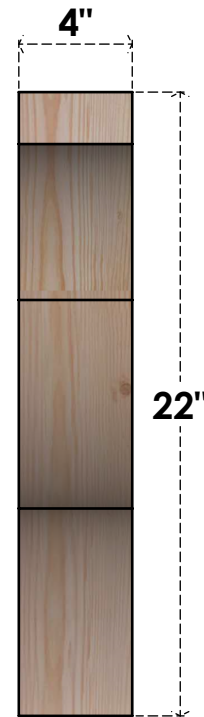

BRC04X22X22FST00RDF

4"W X 22"D X 22"H FUNSTON ROUGH SAWN BRACE, DOUGLAS FIR

SIDE

FRONT

EKENA MILLWORK
 2300 WEST MAIN ST.
 CLARKSVILLE, TX 75426
 TOLL FREE: 866-607-0453
 WWW.EKENAMILLWORK.COM

NOTES

1. INSTALLATION TO BE COMPLETED IN ACCORDANCE WITH MANUFACTURER'S SPECIFICATIONS.
2. DRAWING MAY NOT BE TO SCALE
3. THIS DRAWING IS INTENDED FOR DESIGN AND PLANNING PURPOSES ONLY.
4. ALL INFORMATION CONTAINED HEREIN WAS CURRENT AT THE TIME OF DEVELOPMENT BUT MUST BE REVIEWED AND APPROVED BY THE PRODUCT MANUFACTURER TO BE CONSIDERED ACCURATE.
5. PRODUCTS ARE NOT KILN DRIED. THIS ITEM IS UNIQUE AND WILL CONTAIN THE NATURAL VARIATIONS THAT THE WOOD SPECIES OFFERS. THIS MAY RESULT IN VARIATIONS UP TO 1/4"