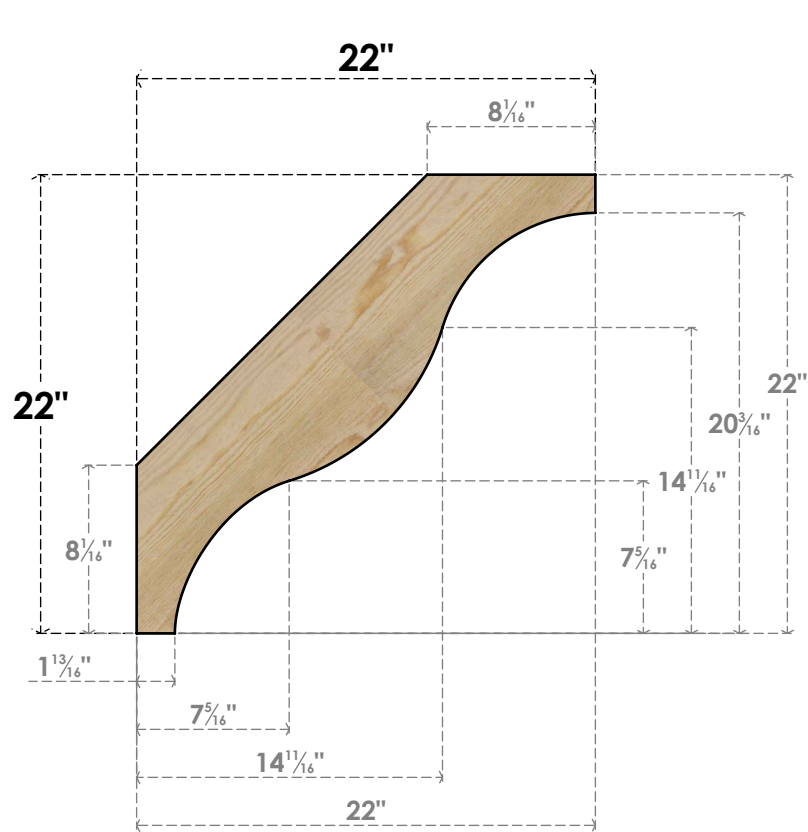

BRC04X22X22FST00RDF

4"W X 22"D X 22"H FUNSTON ROUGH SAWN BRACE, DOUGLAS FIR

SIDE

FRONT

EKENA MILLWORK
 2300 WEST MAIN ST.
 CLARKSVILLE, TX 75426
 TOLL FREE: 866-607-0453
 WWW.EKENAMILLWORK.COM

NOTES

1. INSTALLATION TO BE COMPLETED IN ACCORDANCE WITH MANUFACTURER'S SPECIFICATIONS.
2. DRAWING MAY NOT BE TO SCALE
3. THIS DRAWING IS INTENDED FOR DESIGN AND PLANNING PURPOSES ONLY.
4. ALL INFORMATION CONTAINED HEREIN WAS CURRENT AT THE TIME OF DEVELOPMENT BUT MUST BE REVIEWED AND APPROVED BY THE PRODUCT MANUFACTURER TO BE CONSIDERED ACCURATE.
5. PRODUCTS ARE NOT KILN DRIED. THIS ITEM IS UNIQUE AND WILL CONTAIN THE NATURAL VARIATIONS THAT THE WOOD SPECIES OFFERS. THIS MAY RESULT IN VARIATIONS UP TO 1/4"