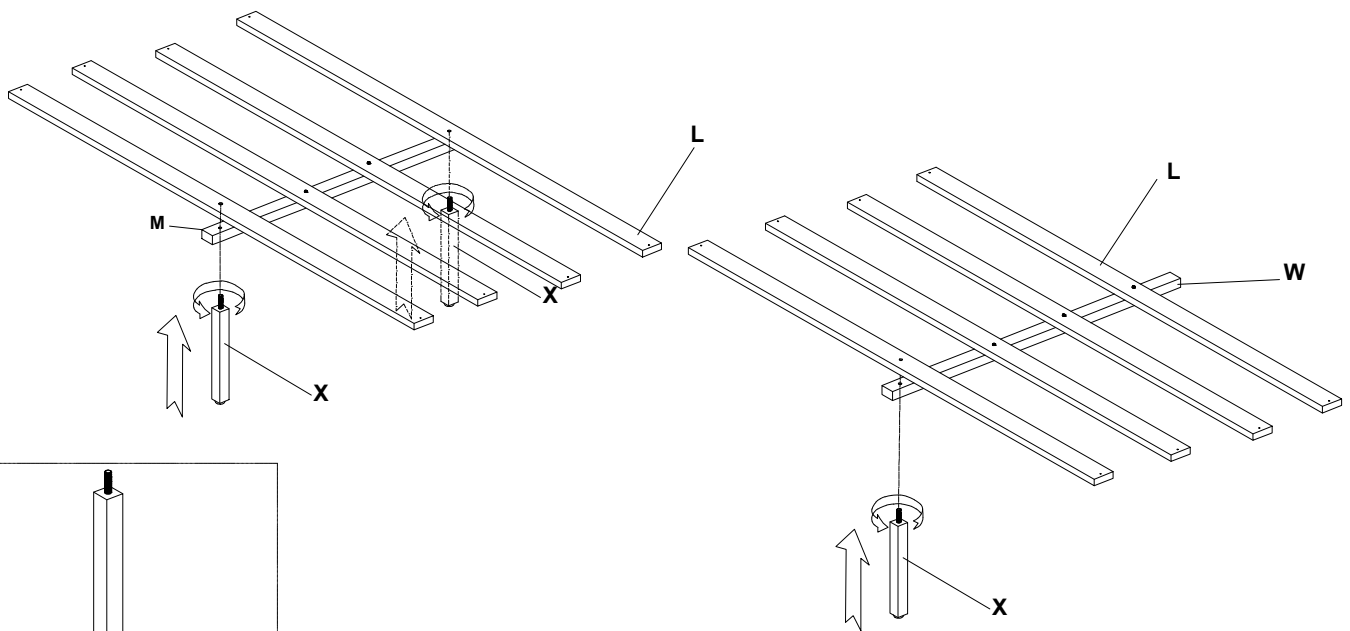

N	Bolt		Ø5/16"x40mmL	4PCS
R	Flat Washer		Ø5/16"	4PCS
V	Allen Key		M4	1PC

N	Bolt		Ø5/16"x40mmL	8PCS
R	Flat Washer		Ø5/16"	8PCS
V	Allen Key		M4	1PC

ASSEMBLY INSTRUCTION

Description : QUEEN BED / FULL BED

Thank you for purchasing this quality product. Be sure to check all packing material carefully for small part that may have come loose inside the carton during shipment

Q	Bolt		Ø1/4"x50mmL	2PCS
V	Allen Key		M4	1PC

Q	Bolt		Ø1/4"x50mmL	16PCS
S	Flat Washer		Ø1/4"	16PCS
V	Allen Key		M4	1PC

ASSEMBLY INSTRUCTION

Description : QUEEN BED / FULL BED

Thank you for purchasing this quality product. Be sure to check all packing material carefully for small part that may have come loose inside the carton during shipment

O	Bolt		Ø5/16"x35mm	8PCS
R	Flat Washer		Ø5/16"	8PCS
V	Allen Key		M4	1PC

P	Bolt		Ø5/16"x25mm	8PCS
R	Flat Washer		Ø5/16"	8PCS
V	Allen Key		M4	1PC

ASSEMBLY INSTRUCTION

Description : QUEEN BED / FULL BED

Thank you for purchasing this quality product. Be sure to check all packing material carefully for small part that may have come loose inside the carton during shipment

D	Bolt		Ø5/16"x45mmL	5PCS
R	Flat Washer		Ø5/16"	5PCS
V	Allen Key		M4	1PC

Level up the bolt
to control the suitable height

ASSEMBLY INSTRUCTION

Description : QUEEN BED / FULL BED

Thank you for purchasing this quality product. Be sure to check all packing material carefully for small part that may have come loose inside the carton during shipment