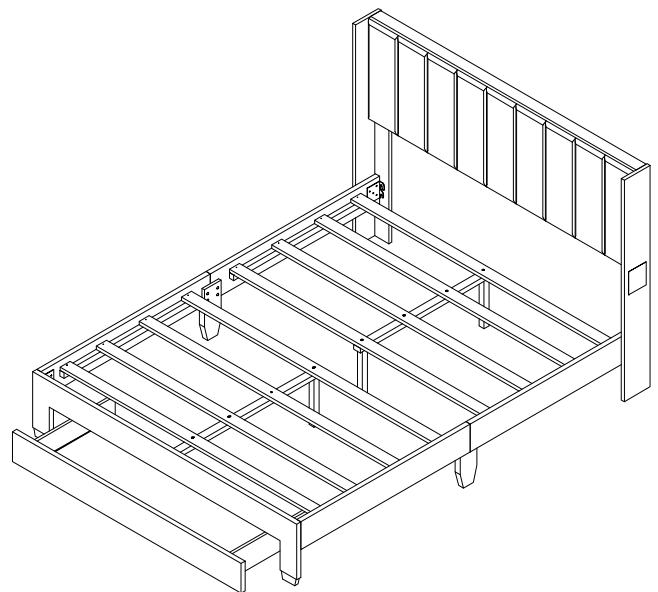

ASSEMBLY INSTRUCTION

Description : QUEEN BED / FULL BED

Thank you for purchasing this quality product. Be sure to check all packing material carefully for small part that may have come loose inside the carton during shipment

PART LIST OF BED:

No.	Description	Sketch	Quantity
A	Headboard		1PC
B	Footboard		1PC
C1	Left Side Panel		1PC
C2	Right Side Panel		1PC
E1	Left Side Rail Support Leg		1PC
E2	Right Side Rail Support Leg		1PC
F1	Side Rails F1		2PCS
F2	Side Rails F2		2PCS
H1	Left Post		1PC
H2	Right Post		1PC
I	Footboard Bun		1PC
K	Support Rails		4PCS
L	Slats		8PCS
W	Middle Support Footboard Rail		1PC
M	Middle Support Headboard Rail		1PC
X	Slat Support Legs		3PCS

PART LIST OF STORAGE BENCH:

BA	Bottom Panel		1PC
BB1	Left Side Panel		1PC
BB2	Right Side Panel		1PC
BC	Front Side Panel		1PC
BD	Behind Side Panel		1PC
BE	Upholstered Front Side Panel		1PC
BF	Rear Slats		2PCS
BG	Middle Slats		2PCS

TOOLS REQUIRED (Not Provided)

SCREWDRIVER

BED HARDWARE LIST :

No.	Description	Sketch	Size	Quantity
D	Bolt		Ø5/16"x45mm	5PCS
N	Bolt		Ø5/16"x40mm	12PCS
O	Bolt		Ø5/16"x35mm	8PCS
P	Bolt		Ø5/16"x25mm	8PCS
Q	Bolt		Ø1/4"x50mm	18PCS
R	Flat Washer		Ø5/16"	33PCS
S	Flat Washer		Ø1/4"	16PCS
T	Screw		Ø4*30mm	16PCS
V	Allen Key		M4	1PC
Y	Wood Pellet		Ø8*30mm	4PCS
BI	Screw		Ø3.5*35mm	30PCS
U	Screw		Ø4*15mm	16PCS
BH	Wheel		-	4PCS