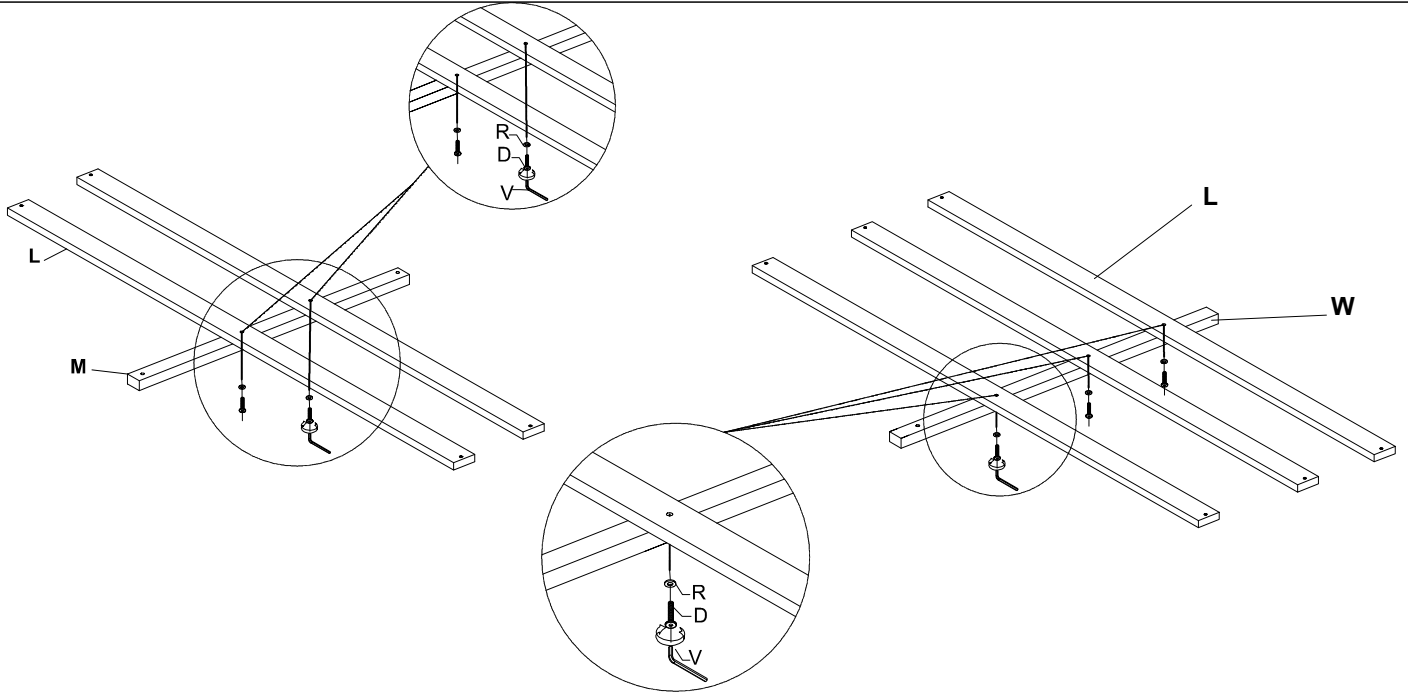

N	Bolt		Ø5/16"x40mmL	4PCS
R	Flat Washer		Ø5/16"	4PCS
V	Allen Key		M4	1PC

N	Bolt		Ø5/16"x40mmL	8PCS
R	Flat Washer		Ø5/16"	8PCS
V	Allen Key		M4	1PC

ASSEMBLY INSTRUCTION

Description : QUEEN BED / FULL BED

Thank you for purchasing this quality product. Be sure to check all packing material carefully for small part that may have come loose inside the carton during shipment

Q	Bolt		Ø1/4"x50mmL	2PCS
V	Allen Key		M4	1PC

Q	Bolt		Ø1/4"x50mmL	16PCS
S	Flat Washer		Ø1/4"	16PCS
V	Allen Key		M4	1PC

ASSEMBLY INSTRUCTION

Description : QUEEN BED / FULL BED

Thank you for purchasing this quality product. Be sure to check all packing material carefully for small part that may have come loose inside the carton during shipment

O	Bolt		Ø5/16"x35mm	8PCS
R	Flat Washer		Ø5/16"	8PCS
V	Allen Key		M4	1PC

P	Bolt		Ø5/16"x25mm	8PCS
R	Flat Washer		Ø5/16"	8PCS
V	Allen Key		M4	1PC

ASSEMBLY INSTRUCTION

Description : QUEEN BED / FULL BED

Thank you for purchasing this quality product. Be sure to check all packing material carefully for small part that may have come loose inside the carton during shipment

D	Bolt		Ø5/16"x45mmL	5PCS
R	Flat Washer		Ø5/16"	5PCS
V	Allen Key		M4	1PC

Level up the bolt
to control the suitable height

ASSEMBLY INSTRUCTION

Description : QUEEN BED / FULL BED

Thank you for purchasing this quality product. Be sure to check all packing material carefully for small part that may have come loose inside the carton during shipment