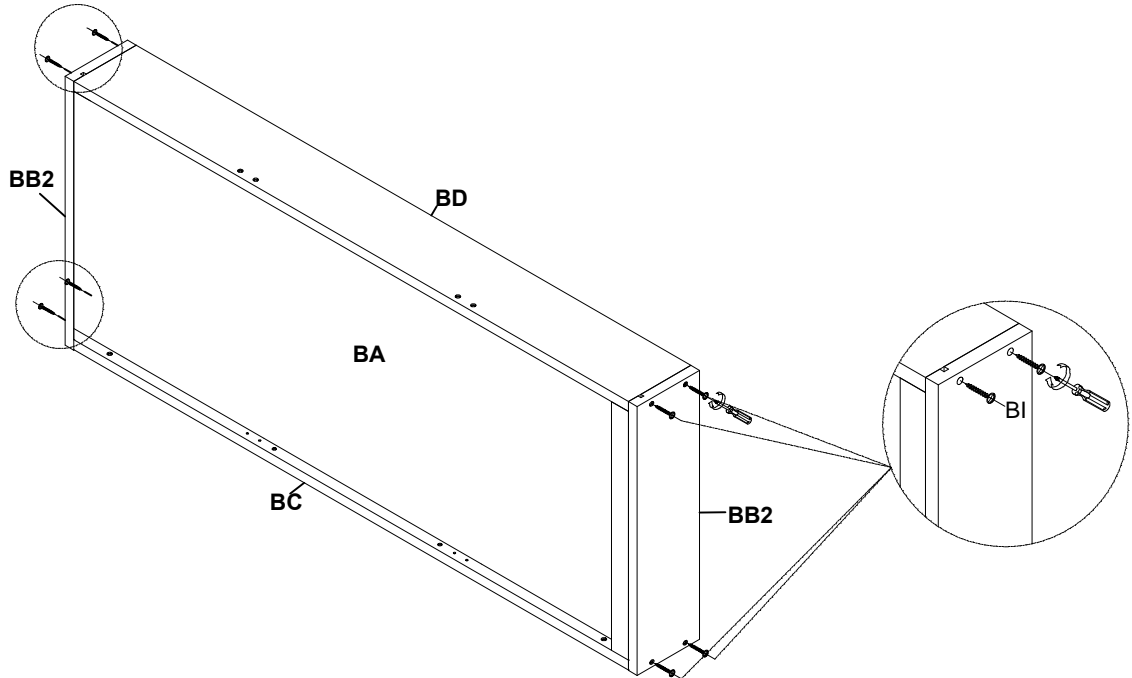

O	Bolt		Ø5/16"x35mm	8PCS
R	Flat Washer		Ø5/16"	8PCS
V	Allen Key		M4	1PC

P	Bolt		Ø5/16"x25mm	8PCS
R	Flat Washer		Ø5/16"	8PCS
V	Allen Key		M4	1PC

ASSEMBLY INSTRUCTION

Description : QUEEN BED / FULL BED

Thank you for purchasing this quality product. Be sure to check all packing material carefully for small part that may have come loose inside the carton during shipment

D	Bolt		Ø5/16"x45mmL	5PCS
R	Flat Washer		Ø5/16"	5PCS
V	Allen Key		M4	1PC

Level up the bolt
to control the suitable height

ASSEMBLY INSTRUCTION

Description : QUEEN BED / FULL BED

Thank you for purchasing this quality product. Be sure to check all packing material carefully for small part that may have come loose inside the carton during shipment

T	SCREW		Ø4*30mm	16PCS
	(NOT PROVIDED)		SCREWDRIVER	

Y	Wood Pellet		Ø8*30mm	4PCS
---	-------------	---	---------	------

ASSEMBLY INSTRUCTION

Description : QUEEN BED / FULL BED

Thank you for purchasing this quality product. Be sure to check all packing material carefully for small part that may have come loose inside the carton during shipment