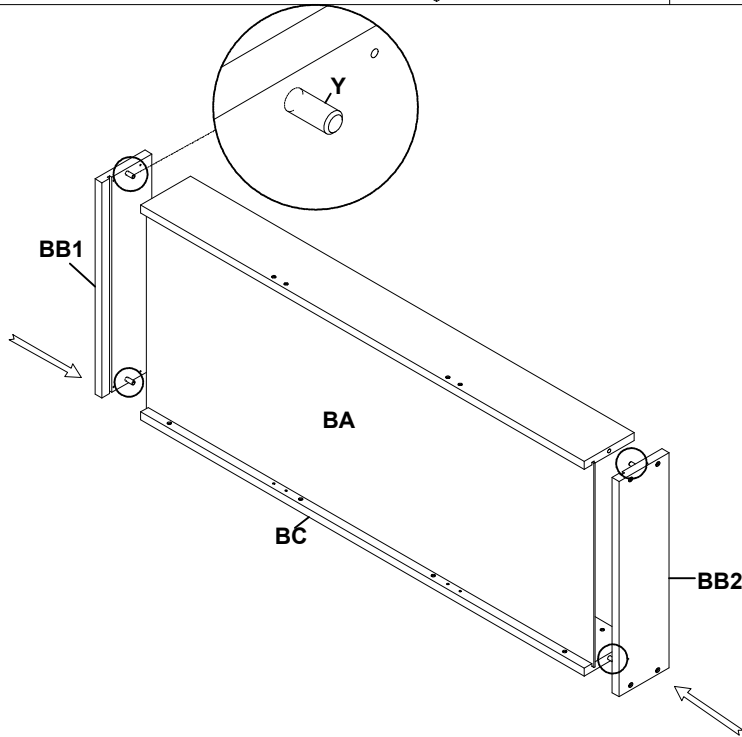

Y	Wood Pellet		Ø8*30mm	4PCS