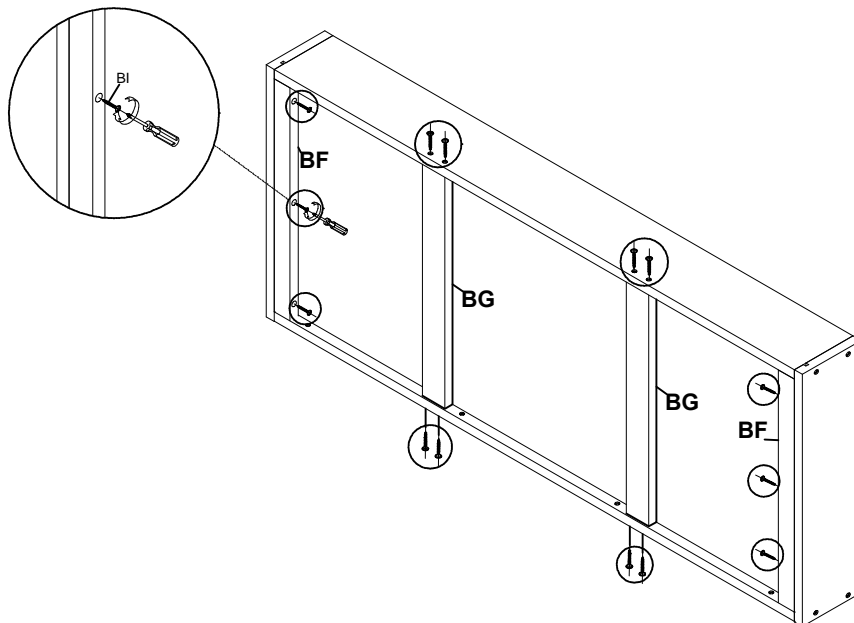

BI	SCREW		Ø3.5*35mm	14PCS
	(NOT PROVIDED)		SCREWDRIVER