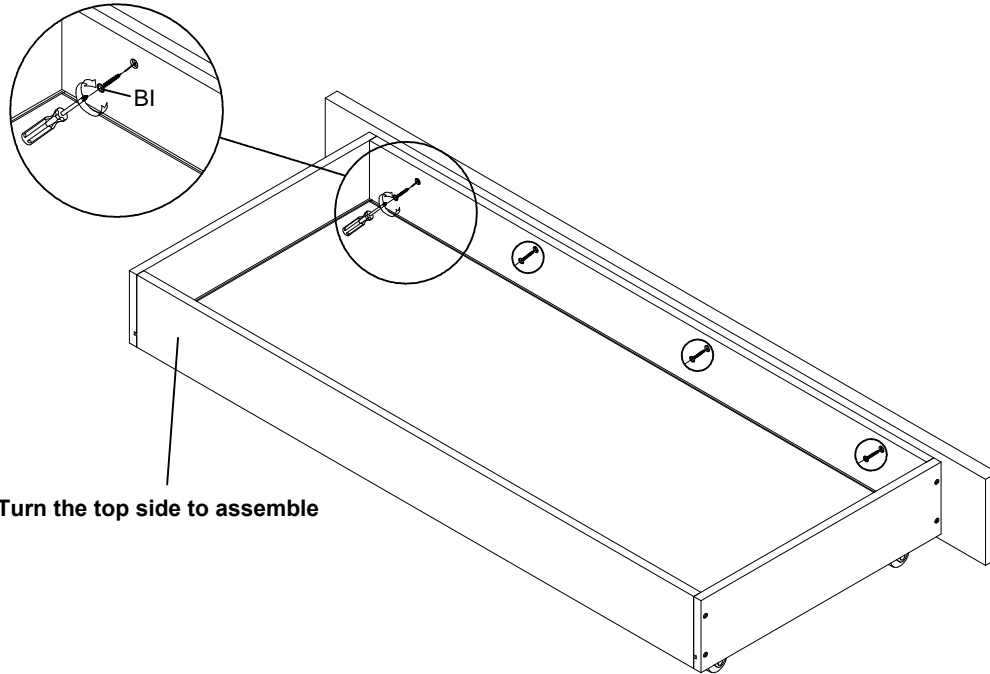

BI	SCREW		Ø3.5*35mm	8PCS
	(NOT PROVIDED)		SCREWDRIVER	

BI	SCREW		Ø3.5*35mm	14PCS
	(NOT PROVIDED)		SCREWDRIVER	

ASSEMBLY INSTRUCTION

Description : QUEEN BED / FULL BED

Thank you for purchasing this quality product. Be sure to check all packing material carefully for small part that may have come loose inside the carton during shipment

BI	SCREW		Ø3.5*35mm	4PCS
	(NOT PROVIDED)			SCREWDRIVER

U	SCREW		Ø4*15mm	16PCS
	(NOT PROVIDED)			SCREWDRIVER

ASSEMBLY INSTRUCTION

Description : QUEEN BED / FULL BED

Thank you for purchasing this quality product. Be sure to check all packing material carefully for small part that may have come loose inside the carton during shipment