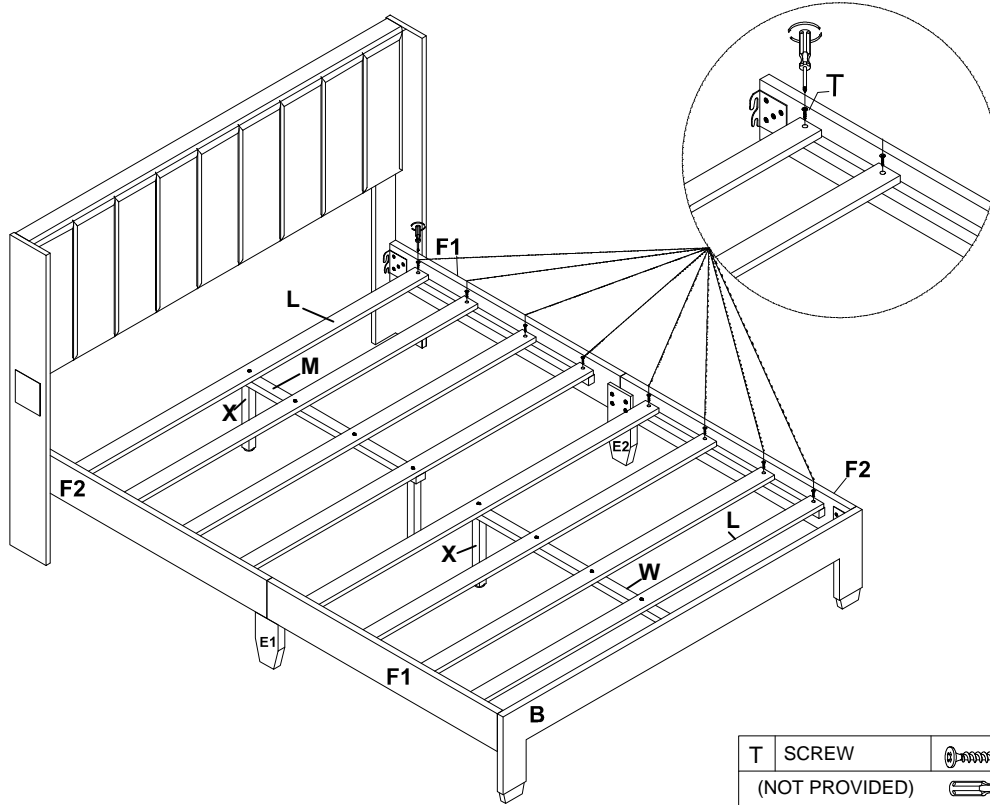

PART LIST OF BED:

No.	Description	Sketch	Quantity
A	Headboard		1PC
B	Footboard		1PC
C1	Left Side Panel		1PC
C2	Right Side Panel		1PC
E1	Left Side Rail Support Leg		1PC
E2	Right Side Rail Support Leg		1PC
F1	Side Rails F1		2PCS
F2	Side Rails F2		2PCS
H1	Left Post		1PC
H2	Right Post		1PC
I	Footboard Bun		1PC
K	Support Rails		4PCS
L	Slats		8PCS
W	Middle Support Footboard Rail		1PC
M	Middle Support Headboard Rail		1PC
X	Slat Support Legs		3PCS

Q	Bolt		Ø1/4"x50mmL	2PCS
V	Allen Key		M4	1PC

Q	Bolt		Ø1/4"x50mmL	16PCS
S	Flat Washer		Ø1/4"	16PCS
V	Allen Key		M4	1PC

ASSEMBLY INSTRUCTION

Description : QUEEN BED / FULL BED

Thank you for purchasing this quality product. Be sure to check all packing material carefully for small part that may have come loose inside the carton during shipment

O	Bolt		Ø5/16"x35mm	8PCS
R	Flat Washer		Ø5/16"	8PCS
V	Allen Key		M4	1PC

P	Bolt		Ø5/16"x25mm	8PCS
R	Flat Washer		Ø5/16"	8PCS
V	Allen Key		M4	1PC

ASSEMBLY INSTRUCTION

Description : QUEEN BED / FULL BED

Thank you for purchasing this quality product. Be sure to check all packing material carefully for small part that may have come loose inside the carton during shipment

D	Bolt		Ø5/16"x45mmL	5PCS
R	Flat Washer		Ø5/16"	5PCS
V	Allen Key		M4	1PC

Level up the bolt
to control the suitable height

ASSEMBLY INSTRUCTION

Description : QUEEN BED / FULL BED

Thank you for purchasing this quality product. Be sure to check all packing material carefully for small part that may have come loose inside the carton during shipment