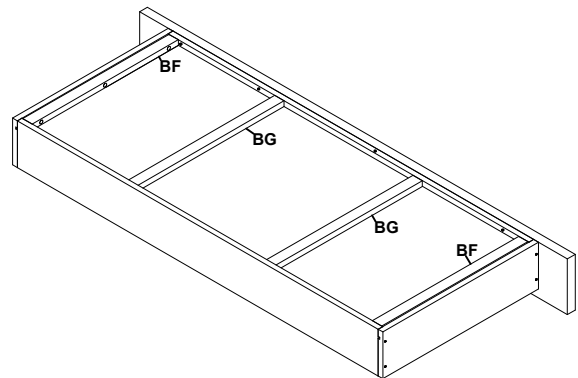

Exploded View