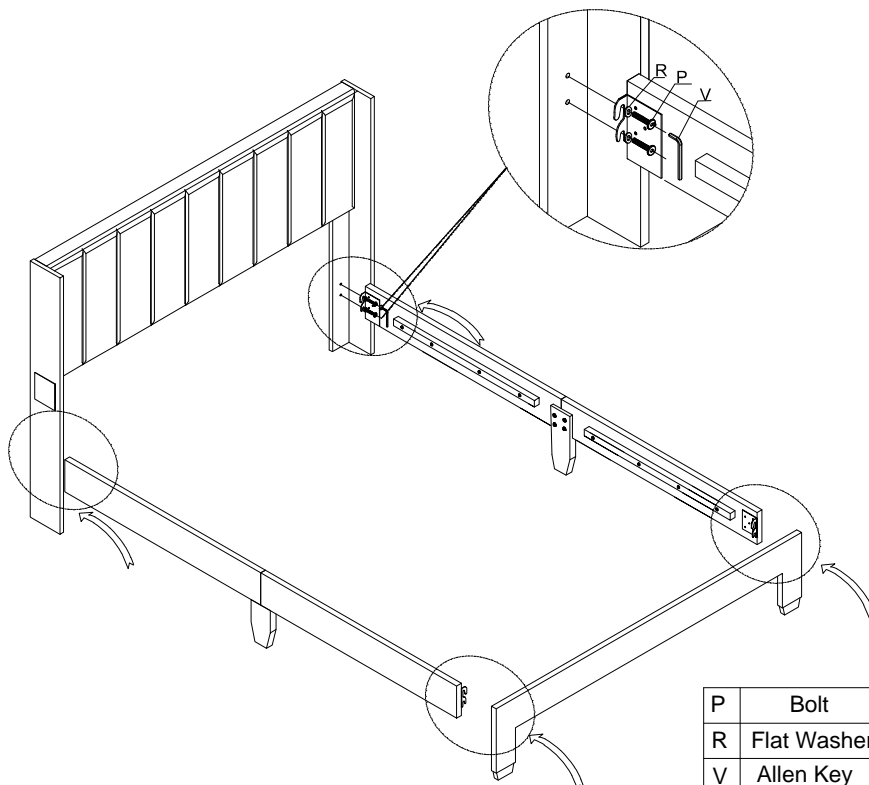

N	Bolt		Ø5/16"x40mmL	4PCS
R	Flat Washer		Ø5/16"	4PCS
V	Allen Key		M4	1PC

N	Bolt		Ø5/16"x40mmL	8PCS
R	Flat Washer		Ø5/16"	8PCS
V	Allen Key		M4	1PC

ASSEMBLY INSTRUCTION

Description : QUEEN BED / FULL BED

Thank you for purchasing this quality product. Be sure to check all packing material carefully for small part that may have come loose inside the carton during shipment

Q	Bolt		Ø1/4"x50mmL	2PCS
V	Allen Key		M4	1PC

Q	Bolt		Ø1/4"x50mmL	16PCS
S	Flat Washer		Ø1/4"	16PCS
V	Allen Key		M4	1PC

ASSEMBLY INSTRUCTION

Description : QUEEN BED / FULL BED

Thank you for purchasing this quality product. Be sure to check all packing material carefully for small part that may have come loose inside the carton during shipment

O	Bolt		Ø5/16"x35mm	8PCS
R	Flat Washer		Ø5/16"	8PCS
V	Allen Key		M4	1PC

P	Bolt		Ø5/16"x25mm	8PCS
R	Flat Washer		Ø5/16"	8PCS
V	Allen Key		M4	1PC

ASSEMBLY INSTRUCTION

Description : QUEEN BED / FULL BED

Thank you for purchasing this quality product. Be sure to check all packing material carefully for small part that may have come loose inside the carton during shipment

D	Bolt		Ø5/16"x45mmL	5PCS
R	Flat Washer		Ø5/16"	5PCS
V	Allen Key		M4	1PC

Level up the bolt
to control the suitable height

ASSEMBLY INSTRUCTION

Description : QUEEN BED / FULL BED

Thank you for purchasing this quality product. Be sure to check all packing material carefully for small part that may have come loose inside the carton during shipment