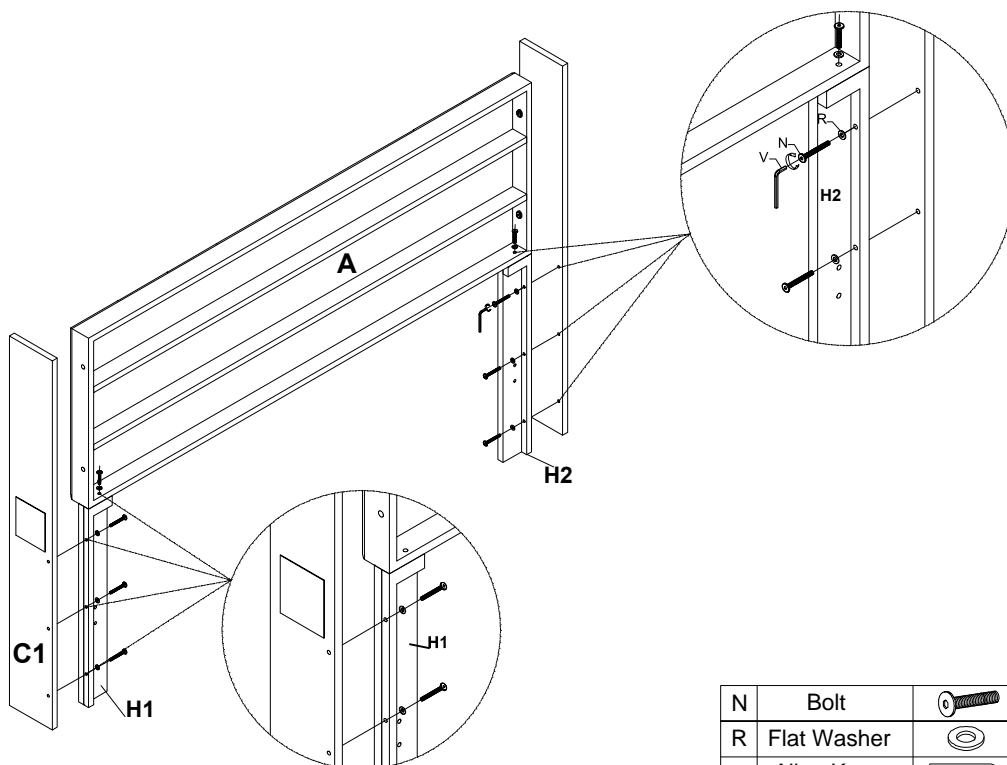

Exploded View

ASSEMBLY INSTRUCTION

Description : QUEEN BED / FULL BED

Thank you for purchasing this quality product. Be sure to check all packing material carefully for small part that may have come loose inside the carton during shipment

N	Bolt		Ø5/16"x40mmL	4PCS
R	Flat Washer		Ø5/16"	4PCS
V	Allen Key		M4	1PC

N	Bolt		Ø5/16"x40mmL	8PCS
R	Flat Washer		Ø5/16"	8PCS
V	Allen Key		M4	1PC

ASSEMBLY INSTRUCTION

Description : QUEEN BED / FULL BED

Thank you for purchasing this quality product. Be sure to check all packing material carefully for small part that may have come loose inside the carton during shipment

Q	Bolt		Ø1/4"x50mmL	2PCS
V	Allen Key		M4	1PC

Q	Bolt		Ø1/4"x50mmL	16PCS
S	Flat Washer		Ø1/4"	16PCS
V	Allen Key		M4	1PC

ASSEMBLY INSTRUCTION

Description : QUEEN BED / FULL BED

Thank you for purchasing this quality product. Be sure to check all packing material carefully for small part that may have come loose inside the carton during shipment

O	Bolt		Ø5/16"x35mm	8PCS
R	Flat Washer		Ø5/16"	8PCS
V	Allen Key		M4	1PC

P	Bolt		Ø5/16"x25mm	8PCS
R	Flat Washer		Ø5/16"	8PCS
V	Allen Key		M4	1PC

ASSEMBLY INSTRUCTION

Description : QUEEN BED / FULL BED

Thank you for purchasing this quality product. Be sure to check all packing material carefully for small part that may have come loose inside the carton during shipment