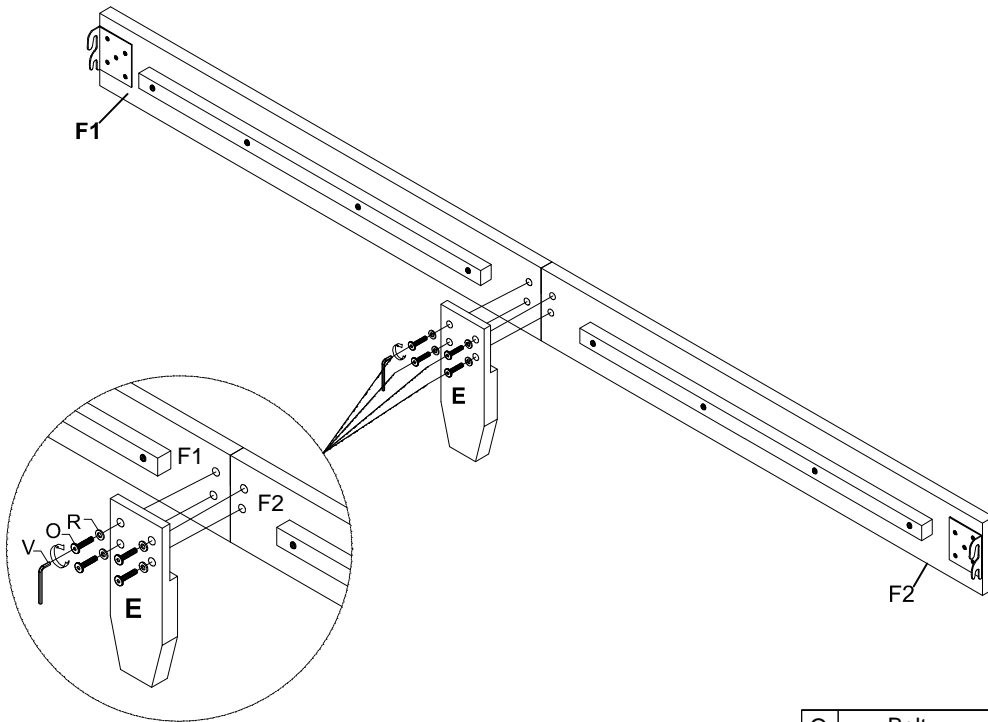

N	Bolt		Ø5/16"x40mmL	4PCS
R	Flat Washer		Ø5/16"	4PCS
V	Allen Key		M4	1PC

N	Bolt		Ø5/16"x40mmL	8PCS
R	Flat Washer		Ø5/16"	8PCS
V	Allen Key		M4	1PC

ASSEMBLY INSTRUCTION

Description : QUEEN BED / FULL BED

Thank you for purchasing this quality product. Be sure to check all packing material carefully for small part that may have come loose inside the carton during shipment

Q	Bolt		Ø1/4"x50mmL	2PCS
V	Allen Key		M4	1PC

Q	Bolt		Ø1/4"x50mmL	16PCS
S	Flat Washer		Ø1/4"	16PCS
V	Allen Key		M4	1PC

ASSEMBLY INSTRUCTION

Description : QUEEN BED / FULL BED

Thank you for purchasing this quality product. Be sure to check all packing material carefully for small part that may have come loose inside the carton during shipment

O	Bolt		Ø5/16"x35mm	8PCS
R	Flat Washer		Ø5/16"	8PCS
V	Allen Key		M4	1PC

P	Bolt		Ø5/16"x25mm	8PCS
R	Flat Washer		Ø5/16"	8PCS
V	Allen Key		M4	1PC

ASSEMBLY INSTRUCTION

Description : QUEEN BED / FULL BED

Thank you for purchasing this quality product. Be sure to check all packing material carefully for small part that may have come loose inside the carton during shipment

D	Bolt		Ø5/16"x45mmL	5PCS
R	Flat Washer		Ø5/16"	5PCS
V	Allen Key		M4	1PC

Level up the bolt
to control the suitable height

ASSEMBLY INSTRUCTION

Description : QUEEN BED / FULL BED

Thank you for purchasing this quality product. Be sure to check all packing material carefully for small part that may have come loose inside the carton during shipment