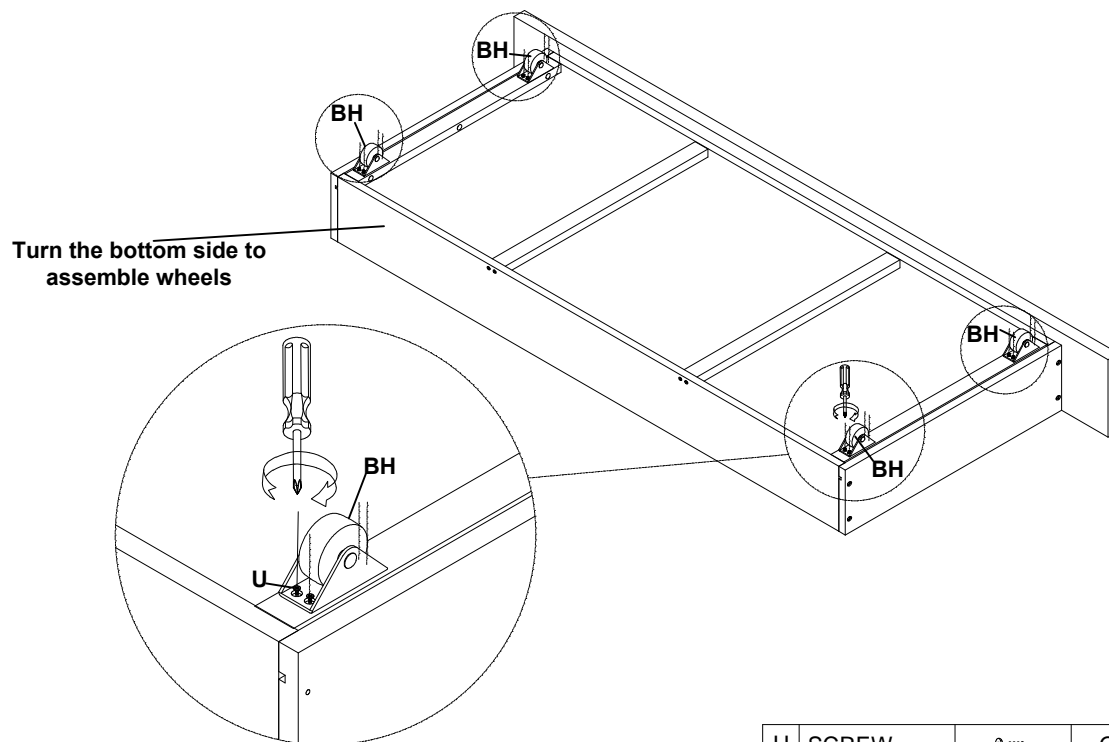

O	Bolt		Ø5/16"x35mm	8PCS
R	Flat Washer		Ø5/16"	8PCS
V	Allen Key		M4	1PC

P	Bolt		Ø5/16"x25mm	8PCS
R	Flat Washer		Ø5/16"	8PCS
V	Allen Key		M4	1PC

ASSEMBLY INSTRUCTION

Description : QUEEN BED / FULL BED

Thank you for purchasing this quality product. Be sure to check all packing material carefully for small part that may have come loose inside the carton during shipment

D	Bolt		Ø5/16"x45mmL	5PCS
R	Flat Washer		Ø5/16"	5PCS
V	Allen Key		M4	1PC

Level up the bolt
to control the suitable height

ASSEMBLY INSTRUCTION

Description : QUEEN BED / FULL BED

Thank you for purchasing this quality product. Be sure to check all packing material carefully for small part that may have come loose inside the carton during shipment

BI	SCREW		Ø3.5*35mm	8PCS
	(NOT PROVIDED)		SCREWDRIVER	

BI	SCREW		Ø3.5*35mm	14PCS
	(NOT PROVIDED)		SCREWDRIVER	

ASSEMBLY INSTRUCTION

Description : QUEEN BED / FULL BED

Thank you for purchasing this quality product. Be sure to check all packing material carefully for small part that may have come loose inside the carton during shipment

BI	SCREW		Ø3.5*35mm	4PCS
	(NOT PROVIDED)			SCREWDRIVER

U	SCREW		Ø4*15mm	16PCS
	(NOT PROVIDED)			SCREWDRIVER

ASSEMBLY INSTRUCTION

Description : QUEEN BED / FULL BED

Thank you for purchasing this quality product. Be sure to check all packing material carefully for small part that may have come loose inside the carton during shipment