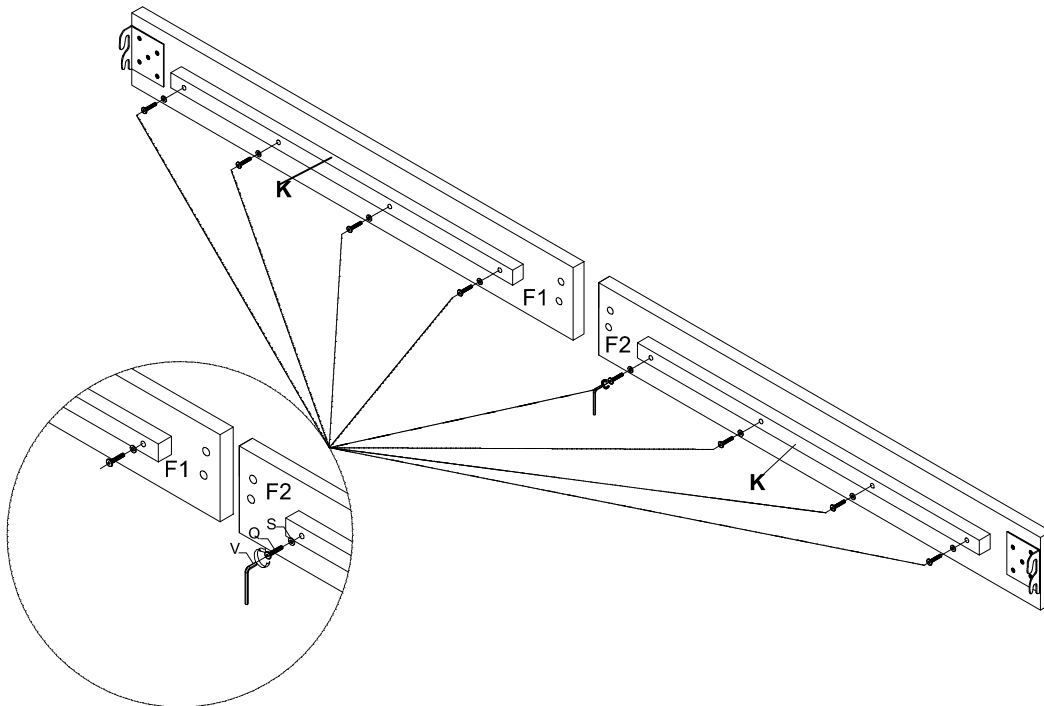

N	Bolt		Ø5/16"x40mmL	4PCS
R	Flat Washer		Ø5/16"	4PCS
V	Allen Key		M4	1PC

N	Bolt		Ø5/16"x40mmL	8PCS
R	Flat Washer		Ø5/16"	8PCS
V	Allen Key		M4	1PC

ASSEMBLY INSTRUCTION

Description : QUEEN BED / FULL BED

Thank you for purchasing this quality product. Be sure to check all packing material carefully for small part that may have come loose inside the carton during shipment

Q	Bolt		Ø1/4"x50mmL	2PCS
V	Allen Key		M4	1PC

Q	Bolt		Ø1/4"x50mmL	16PCS
S	Flat Washer		Ø1/4"	16PCS
V	Allen Key		M4	1PC

ASSEMBLY INSTRUCTION

Description : QUEEN BED / FULL BED

Thank you for purchasing this quality product. Be sure to check all packing material carefully for small part that may have come loose inside the carton during shipment

O	Bolt		Ø5/16"x35mm	8PCS
R	Flat Washer		Ø5/16"	8PCS
V	Allen Key		M4	1PC

P	Bolt		Ø5/16"x25mm	8PCS
R	Flat Washer		Ø5/16"	8PCS
V	Allen Key		M4	1PC

ASSEMBLY INSTRUCTION

Description : QUEEN BED / FULL BED

Thank you for purchasing this quality product. Be sure to check all packing material carefully for small part that may have come loose inside the carton during shipment

D	Bolt		Ø5/16"x45mmL	5PCS
R	Flat Washer		Ø5/16"	5PCS
V	Allen Key		M4	1PC

Level up the bolt
to control the suitable height

ASSEMBLY INSTRUCTION

Description : QUEEN BED / FULL BED

Thank you for purchasing this quality product. Be sure to check all packing material carefully for small part that may have come loose inside the carton during shipment