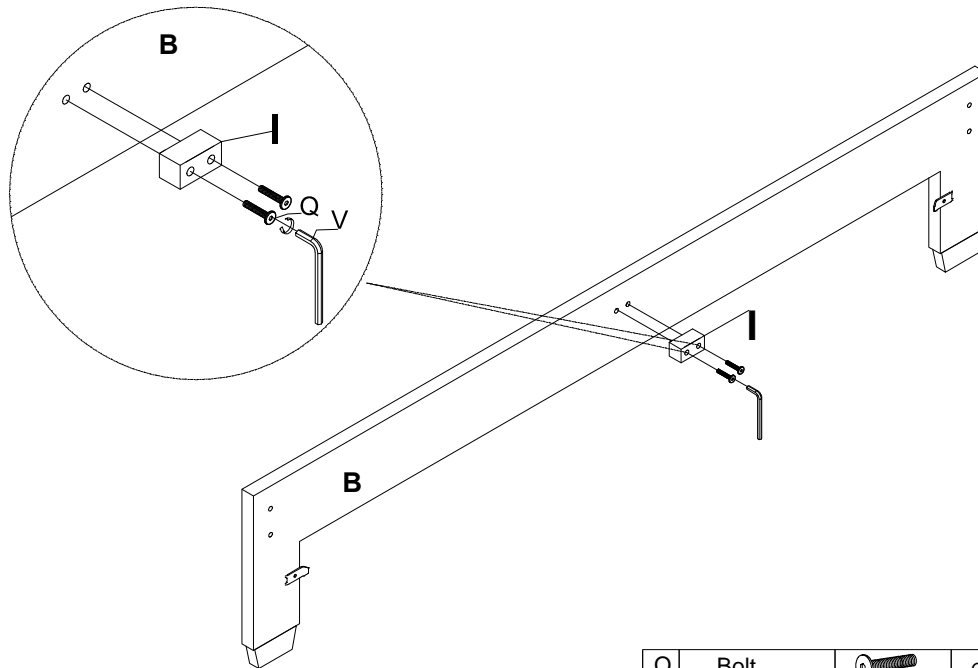

N	Bolt		Ø5/16"x40mmL	4PCS
R	Flat Washer		Ø5/16"	4PCS
V	Allen Key		M4	1PC

N	Bolt		Ø5/16"x40mmL	8PCS
R	Flat Washer		Ø5/16"	8PCS
V	Allen Key		M4	1PC

ASSEMBLY INSTRUCTION

Description : QUEEN BED / FULL BED

Thank you for purchasing this quality product. Be sure to check all packing material carefully for small part that may have come loose inside the carton during shipment

Q	Bolt		Ø1/4"x50mmL	2PCS
V	Allen Key		M4	1PC

Q	Bolt		Ø1/4"x50mmL	16PCS
S	Flat Washer		Ø1/4"	16PCS
V	Allen Key		M4	1PC

ASSEMBLY INSTRUCTION

Description : QUEEN BED / FULL BED

Thank you for purchasing this quality product. Be sure to check all packing material carefully for small part that may have come loose inside the carton during shipment

O	Bolt		Ø5/16"x35mm	8PCS
R	Flat Washer		Ø5/16"	8PCS
V	Allen Key		M4	1PC

P	Bolt		Ø5/16"x25mm	8PCS
R	Flat Washer		Ø5/16"	8PCS
V	Allen Key		M4	1PC

ASSEMBLY INSTRUCTION

Description : QUEEN BED / FULL BED

Thank you for purchasing this quality product. Be sure to check all packing material carefully for small part that may have come loose inside the carton during shipment

D	Bolt		Ø5/16"x45mmL	5PCS
R	Flat Washer		Ø5/16"	5PCS
V	Allen Key		M4	1PC

Level up the bolt
to control the suitable height

ASSEMBLY INSTRUCTION

Description : QUEEN BED / FULL BED

Thank you for purchasing this quality product. Be sure to check all packing material carefully for small part that may have come loose inside the carton during shipment