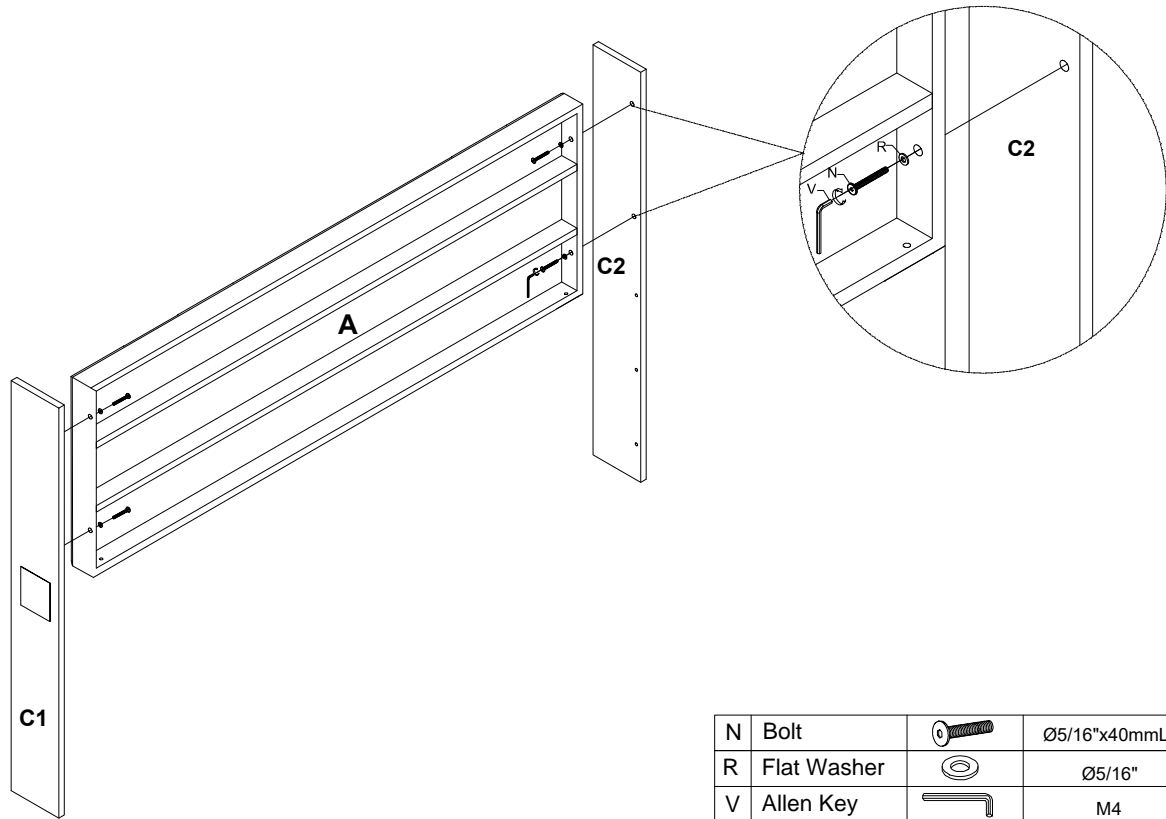

PART LIST OF BED:

No.	Description	Sketch	Quantity
A	Headboard		1PC
B	Footboard		1PC
C1	Left Side Panel		1PC
C2	Right Side Panel		1PC
E1	Left Side Rail Support Leg		1PC
E2	Right Side Rail Support Leg		1PC
F1	Side Rails F1		2PCS
F2	Side Rails F2		2PCS
H1	Left Post		1PC
H2	Right Post		1PC
I	Footboard Bun		1PC
K	Support Rails		4PCS
L	Slats		8PCS
W	Middle Support Footboard Rail		1PC
M	Middle Support Headboard Rail		1PC
X	Slat Support Legs		3PCS

PART LIST OF STORAGE BENCH:

BA	Bottom Panel		1PC
BB1	Left Side Panel		1PC
BB2	Right Side Panel		1PC
BC	Front Side Panel		1PC
BD	Behind Side Panel		1PC
BE	Upholstered Front Side Panel		1PC
BF	Rear Slats		2PCS
BG	Middle Slats		2PCS

N	Bolt		Ø5/16"x40mmL	4PCS
R	Flat Washer		Ø5/16"	4PCS
V	Allen Key		M4	1PC

N	Bolt		Ø5/16"x40mmL	8PCS
R	Flat Washer		Ø5/16"	8PCS
V	Allen Key		M4	1PC

ASSEMBLY INSTRUCTION

Description : QUEEN BED / FULL BED

Thank you for purchasing this quality product. Be sure to check all packing material carefully for small part that may have come loose inside the carton during shipment

Q	Bolt		Ø1/4"x50mmL	2PCS
V	Allen Key		M4	1PC

Q	Bolt		Ø1/4"x50mmL	16PCS
S	Flat Washer		Ø1/4"	16PCS
V	Allen Key		M4	1PC

ASSEMBLY INSTRUCTION

Description : QUEEN BED / FULL BED

Thank you for purchasing this quality product. Be sure to check all packing material carefully for small part that may have come loose inside the carton during shipment