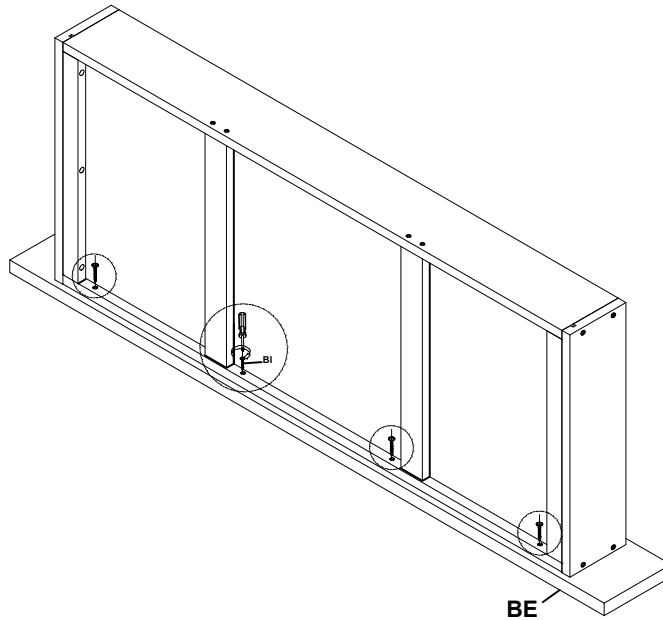

BI	SCREW		Ø3.5*35mm	8PCS
	(NOT PROVIDED)		SCREWDRIVER	

BI	SCREW		Ø3.5*35mm	14PCS
	(NOT PROVIDED)		SCREWDRIVER	

ASSEMBLY INSTRUCTION

Description : QUEEN BED / FULL BED

Thank you for purchasing this quality product. Be sure to check all packing material carefully for small part that may have come loose inside the carton during shipment