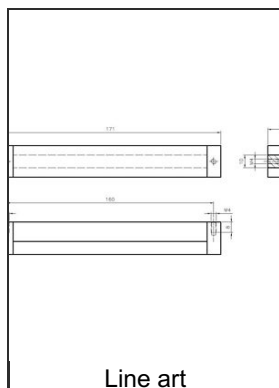

SUGGESTED PRODUCTS

NEW

Inspiration Board - 98838B

Product № 98838B

NEW

Inspiration Board - 98838B

Product № 98838B

**Break-Away Zinc Plated
Machine screw, Pan Head,
Combined Pozi Slot Drive,
M4, Type B Point**

Product № 2800

Packaging format: Bag of 100
units

**Break-Away Zinc Plated
Machine screw, Pan Head,
Combined Pozi Slot Drive,
M4, Type B Point**

Product № 2803

Packaging format: Bag of 50
units

**Contemporary Metal & Wood
Knob - 616**

Product № 61641033195321

RELATED DOCUMENTS