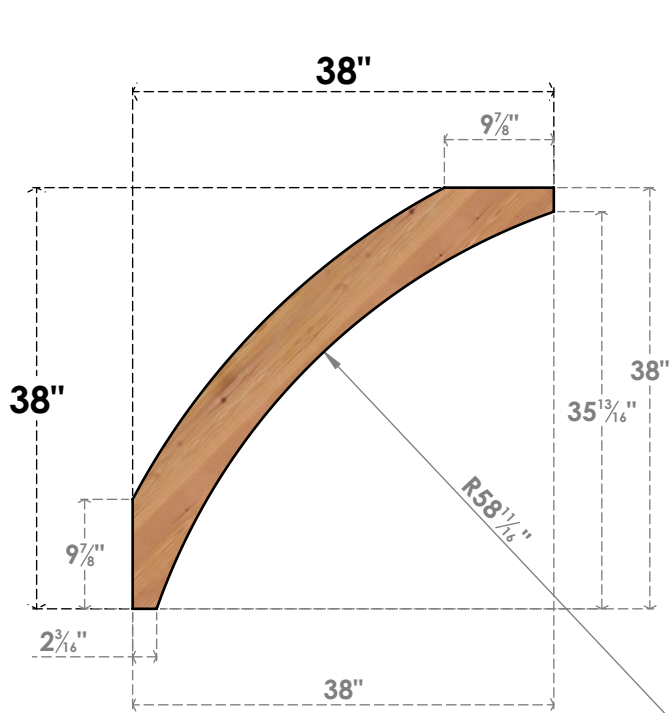

# BRC06X38X38THR00SWR

5 1/2"W X 38"D X 38"H THORTON SMOOTH BRACE, WESTERN RED CEDAR

**SIDE**

**FRONT**

EKENA MILLWORK  
 2300 WEST MAIN ST.  
 CLARKSVILLE, TX 75426  
 TOLL FREE: 866-607-0453  
 WWW.EKENAMILLWORK.COM