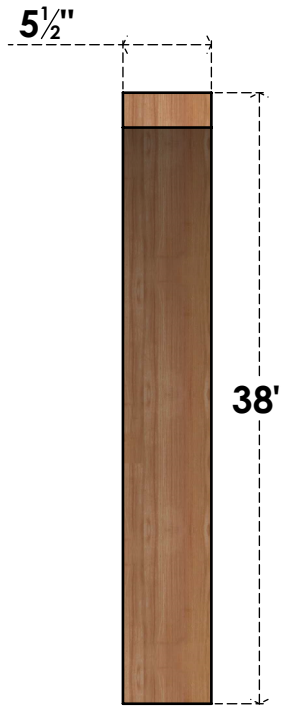

# BRC06X38X38THR00SWR

5 1/2"W X 38"D X 38"H THORTON SMOOTH BRACE, WESTERN RED CEDAR

**SIDE**

**FRONT**

EKENA MILLWORK  
 2300 WEST MAIN ST.  
 CLARKSVILLE, TX 75426  
 TOLL FREE: 866-607-0453  
 WWW.EKENAMILLWORK.COM

**NOTES**

1. INSTALLATION TO BE COMPLETED IN ACCORDANCE WITH MANUFACTURER'S SPECIFICATIONS.
2. DRAWING MAY NOT BE TO SCALE
3. THIS DRAWING IS INTENDED FOR DESIGN AND PLANNING PURPOSES ONLY.
4. ALL INFORMATION CONTAINED HEREIN WAS CURRENT AT THE TIME OF DEVELOPMENT BUT MUST BE REVIEWED AND APPROVED BY THE PRODUCT MANUFACTURER TO BE CONSIDERED ACCURATE.
5. PRODUCTS ARE NOT KILN DRIED. THIS ITEM IS UNIQUE AND WILL CONTAIN THE NATURAL VARIATIONS THAT THE WOOD SPECIES OFFERS. THIS MAY RESULT IN VARIATIONS UP TO 1/4"