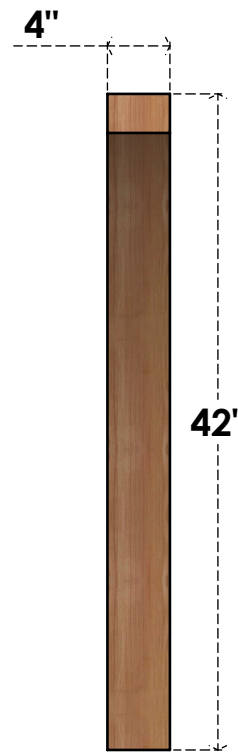

# BRC04X42X42THR00RWR

4"W X 42"D X 42"H THORTON ROUGH SAWN BRACE, WESTERN RED CEDAR

**SIDE**

**FRONT**

**EKENA MILLWORK**  
 2300 WEST MAIN ST.  
 CLARKSVILLE, TX 75426  
 TOLL FREE: 866-607-0453  
 WWW.EKENAMILLWORK.COM

**NOTES**

1. INSTALLATION TO BE COMPLETED IN ACCORDANCE WITH MANUFACTURER'S SPECIFICATIONS.
2. DRAWING MAY NOT BE TO SCALE
3. THIS DRAWING IS INTENDED FOR DESIGN AND PLANNING PURPOSES ONLY.
4. ALL INFORMATION CONTAINED HEREIN WAS CURRENT AT THE TIME OF DEVELOPMENT BUT MUST BE REVIEWED AND APPROVED BY THE PRODUCT MANUFACTURER TO BE CONSIDERED ACCURATE.
5. PRODUCTS ARE NOT KILN DRIED. THIS ITEM IS UNIQUE AND WILL CONTAIN THE NATURAL VARIATIONS THAT THE WOOD SPECIES OFFERS. THIS MAY RESULT IN VARIATIONS UP TO 1/4"