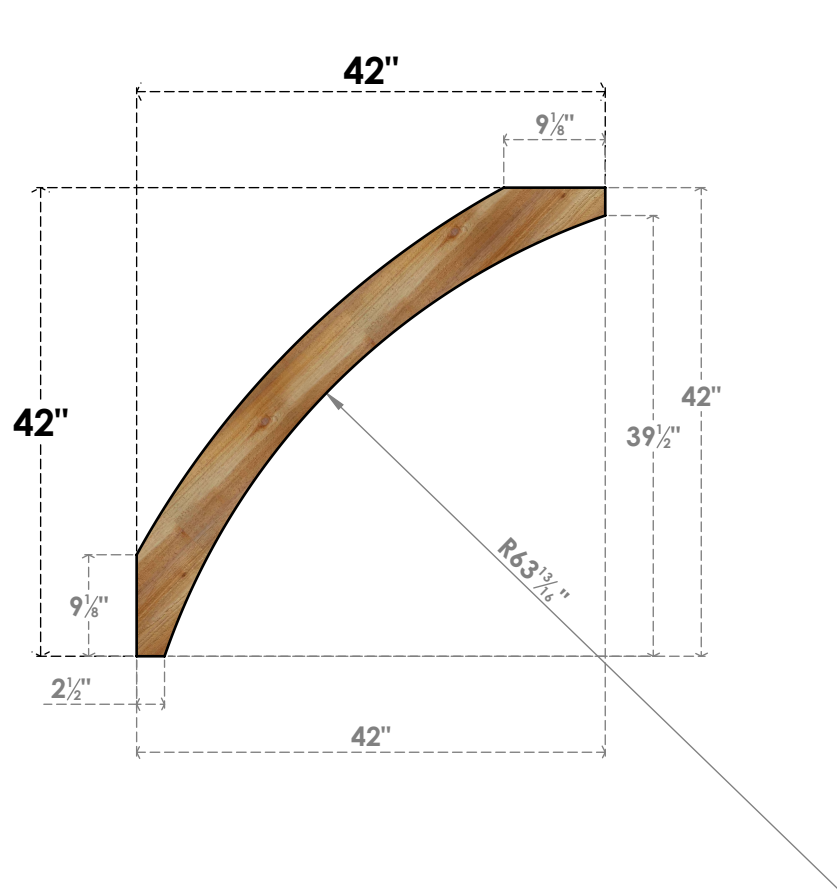

# BRC04X42X42THR00RWR

4"W X 42"D X 42"H THORTON ROUGH SAWN BRACE, WESTERN RED CEDAR

**SIDE**

**FRONT**

**EKENA MILLWORK**  
 2300 WEST MAIN ST.  
 CLARKSVILLE, TX 75426  
 TOLL FREE: 866-607-0453  
 WWW.EKENAMILLWORK.COM

**NOTES**

1. INSTALLATION TO BE COMPLETED IN ACCORDANCE WITH MANUFACTURER'S SPECIFICATIONS.
2. DRAWING MAY NOT BE TO SCALE
3. THIS DRAWING IS INTENDED FOR DESIGN AND PLANNING PURPOSES ONLY.
4. ALL INFORMATION CONTAINED HEREIN WAS CURRENT AT THE TIME OF DEVELOPMENT BUT MUST BE REVIEWED AND APPROVED BY THE PRODUCT MANUFACTURER TO BE CONSIDERED ACCURATE.
5. PRODUCTS ARE NOT KILN DRIED. THIS ITEM IS UNIQUE AND WILL CONTAIN THE NATURAL VARIATIONS THAT THE WOOD SPECIES OFFERS. THIS MAY RESULT IN VARIATIONS UP TO 1/4"