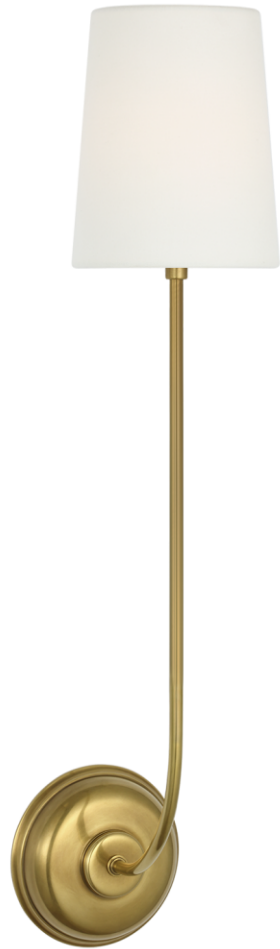

TEAR SHEET

Vendome 26" Single Cordless Sconce

Item # TOB 2428HAB-L-CL

Designer: Thomas O'Brien

Height: 26.25"

Width: 5.5"

Extension: 8.25"

Backplate: 5.25" Round

Finishes: BZ, HAB, PN

Shade Treatments: L

Shade Details: 4.5" x 5.5" x 6.75"

Lightsource: Rechargeable LED w/ Touch Dimmer

Wattage: 1.7w (60 - 250lm)

Weight: 2.86 Pounds

Note: UL Only | Remote Compatible Rechargeable LED Lightsource Included | Charging Cable Included | Remote Control Sold Separately