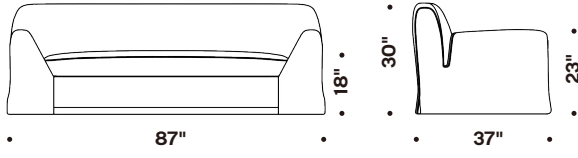

Dimensions

We offers Italian sophistication blended with coastal-inspired curves. It embodies lightweight elegance, deep-seated comfort, and timeless craftsmanship.

- Artisan-crafted frames from Sustainable Forestry Initiative-certified hardwood laminates guarantee long term stability.
 - Recycled steel anti-sag springs with flexible webbing deliver fatigue-resistant support.
 - Recycled steel anti-sag springs with flexible webbing deliver fatigue-resistant support. Luxuriously durable fabrics combine resistance to wear with a soft tactile embrace.
-
- ***Note: The base flows like naturally gathered linen. Gently smooth wrinkles by hand or low-heat iron through cloth.***

Three Seat Sofa

87"

Four Seat Sofa

100"