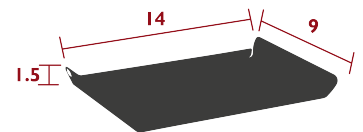

FURTHER INFORMATION