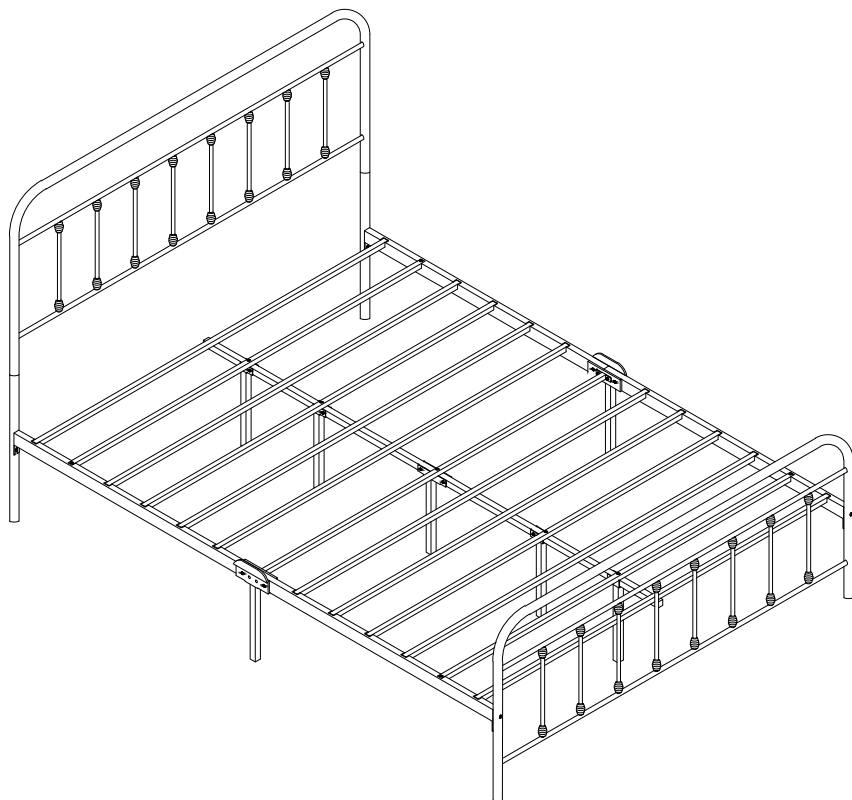

# ASSEMBLY INSTRUCTION

## NOTES:

- The item is only intended to be used indoors. The product must be assembled and used in accordance with the provisions of the manual.
- It is recommended that assembly is undertaken by about 2 adults. Please read assembly instructions before assembly and strictly adhere to each step outlined. Estimated assembly time is 30 minutes.