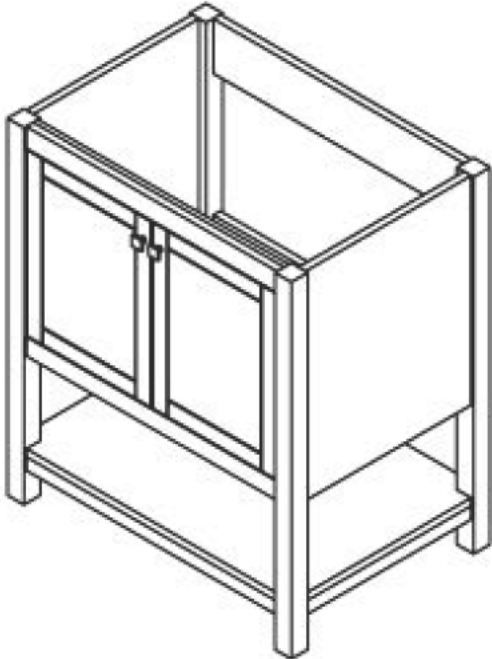

31" Vanity

Actual Size: 31"W x 22"D x 36"H
Shipping Size: 36"W x 34"O x 36"H
Shipping Weight: 131lbs
Net Weight: 102lbs

Vanity with Cultured Marble
Top 31" White with Backsplash