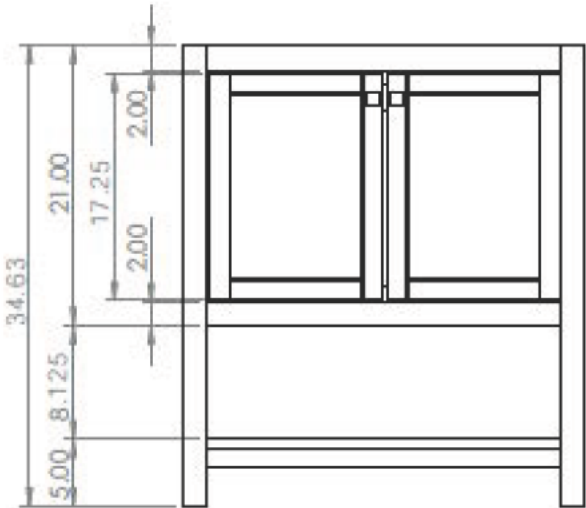

31" Vanity

Actual Size: 31"W x 22"D x 36"H
Shipping Size: 36"W x 34"O x 36"H
Shipping Weight: 131lbs
Net Weight: 102lbs

Vanity with Cultured Marble
Top 31" White with Backsplash