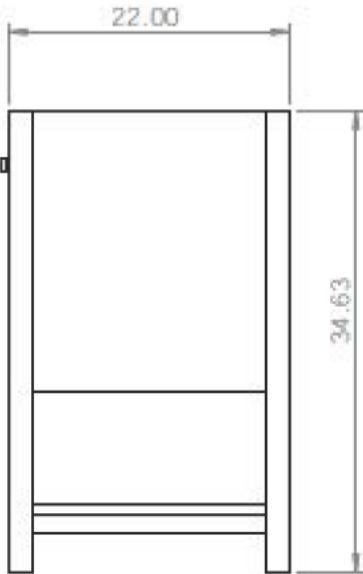

31" Vanity

Actual Size: 31"W x 22"D x 36"H
Shipping Size: 36"W x 34"O x 36"H
Shipping Weight: 131lbs
Net Weight: 102lbs

Vanity with Cultured Marble
Top 31" White with Backsplash