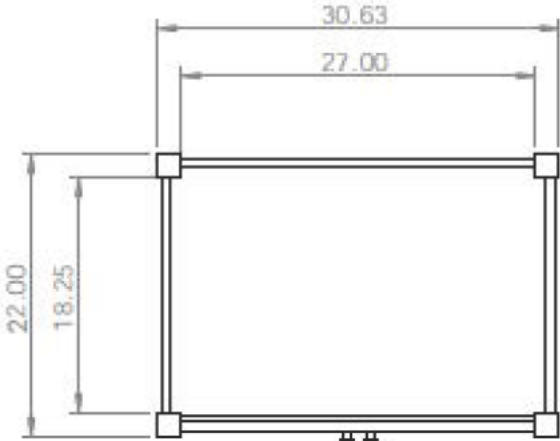

31" Vanity

Actual Size: 31"W x 22"D x 36"H
Shipping Size: 36"W x 34"O x 36"H
Shipping Weight: 131lbs
Net Weight: 102lbs

Vanity with Cultured Marble
Top 31" White with Backsplash