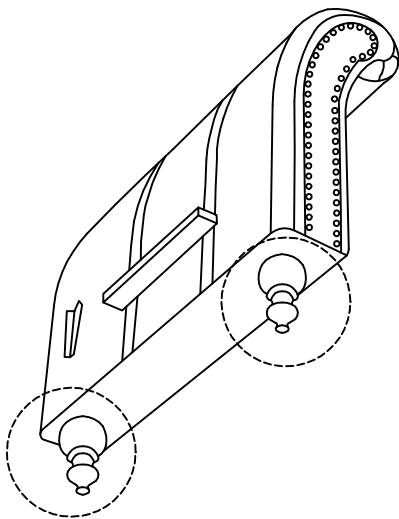

An L-shaped metal bracket is shown inside a circle. To its right is a power drill with a diagonal line through it, indicating it should not be used.	A warning triangle containing an exclamation mark.	A clock face showing approximately 12:30.
A rectangular block is shown on a mat with a hatched pattern. To its right is a similar block with a diagonal line through it, indicating it should not be used.	A warning triangle containing an exclamation mark.	A simple line drawing of a person.

30'

2

1

2

3

4

5

6