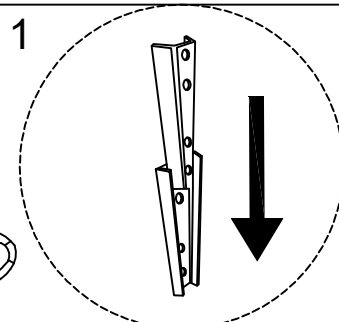

An L-shaped metal bracket is shown inside a circle. To its right is a power drill with a diagonal line through it, indicating it should not be used.	A warning triangle containing an exclamation mark.	A clock face showing approximately 12:30.
A rectangular block is shown on a mat with a hatched pattern. To its right is a similar block with a diagonal line through it, indicating it should not be used.	A warning triangle containing an exclamation mark.	A simple line drawing of a person.

30'

2

1

2

3

4

5

6