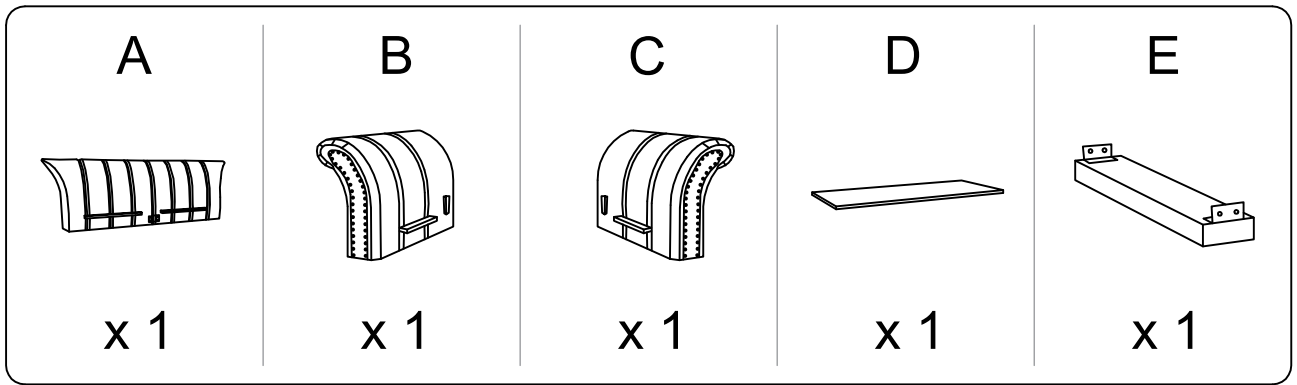

An L-shaped metal bracket is shown inside a circle. To its right is a power drill with a diagonal line through it, indicating it should not be used.	A warning triangle containing an exclamation mark.	A clock face showing approximately 12:30.
A rectangular block is shown on a mat with a hatched pattern. To its right is a similar block with a diagonal line through it, indicating it should not be used.	A warning triangle containing an exclamation mark.	A simple line drawing of a person.

30'

2

1

2

3

4

5

6