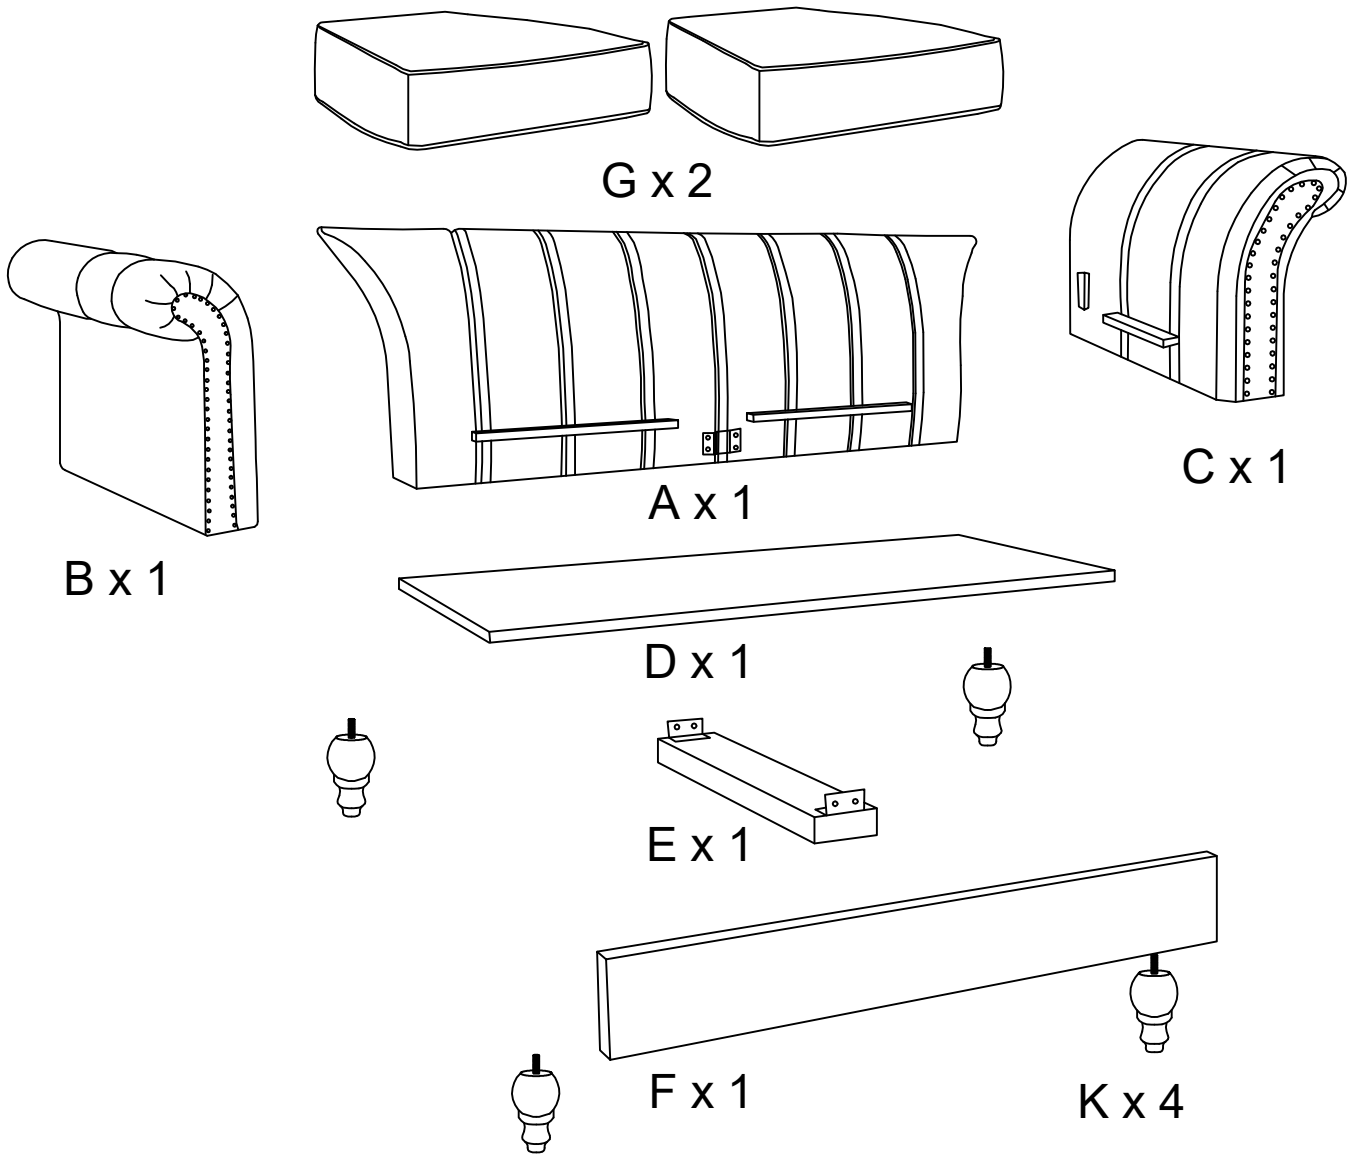

An L-shaped metal bracket is shown inside a circle. To its right is a power drill with a diagonal line through it, indicating it should not be used.	A warning triangle containing an exclamation mark.	A clock face showing approximately 12:30.
A rectangular block is shown on a mat with a hatched pattern. To its right is a similar block with a diagonal line through it, indicating it should not be used.	A warning triangle containing an exclamation mark.	A simple line drawing of a person.

30'

2

1

2

3

4

5

6