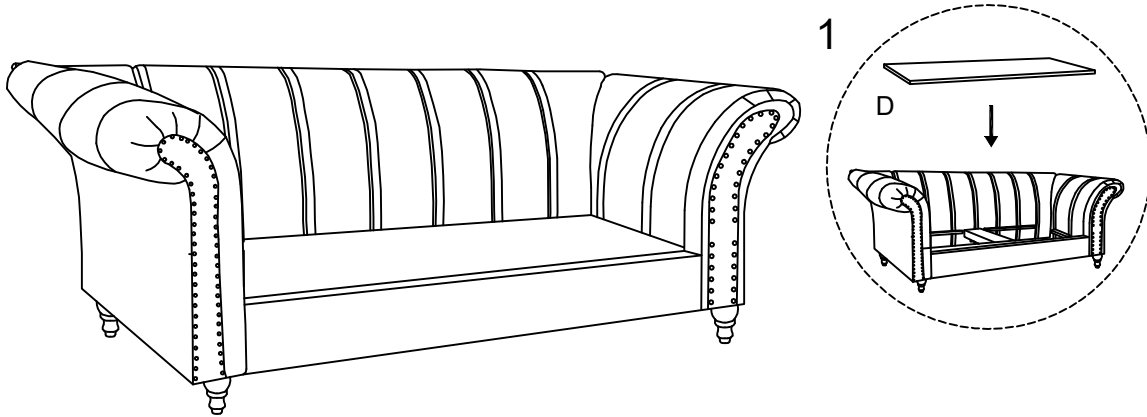

An L-shaped metal bracket is shown inside a circle. To its right is a power drill with a diagonal line through it, indicating it should not be used.	A warning triangle containing an exclamation mark.	A clock face showing approximately 12:30.
A rectangular block is shown on a mat with a hatched pattern. To its right is a similar block with a diagonal line through it, indicating it should not be used.	A warning triangle containing an exclamation mark.	A simple line drawing of a person.

30'

2

1

2

3

4

5

6