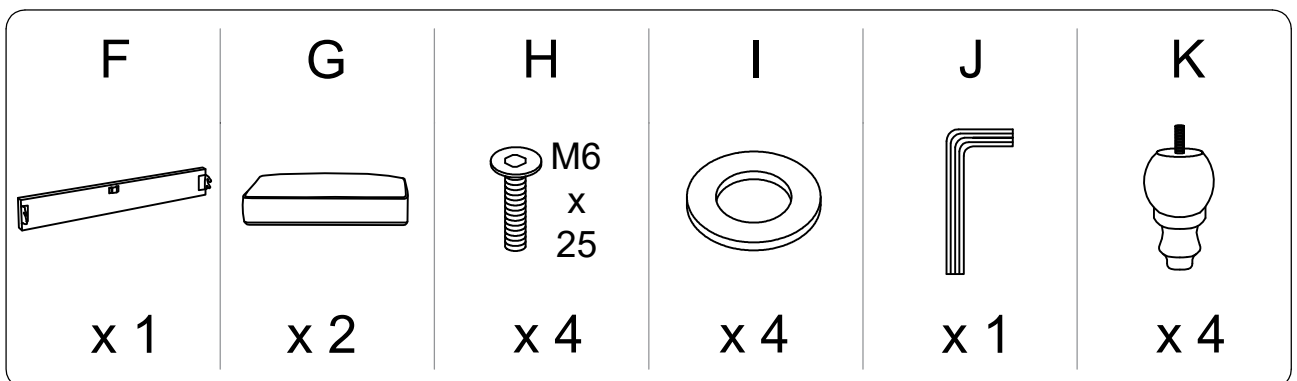

An L-shaped metal bracket is shown inside a circle. To its right is a power drill with a diagonal line through it, indicating it should not be used.	A warning triangle containing an exclamation mark.	A clock face showing approximately 12:30.
A rectangular block is shown on a mat with a hatched pattern. To its right is a similar block with a diagonal line through it, indicating it should not be used.	A warning triangle containing an exclamation mark.	A simple line drawing of a person.

30'

2

1

2

3

4

5

6