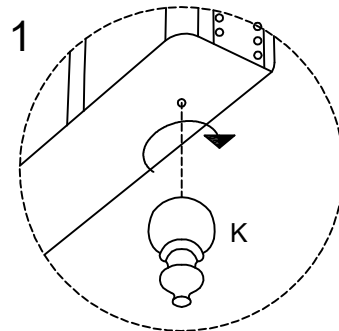

An L-shaped metal bracket is shown inside a circle. To its right is a power drill with a diagonal line through it, indicating it should not be used.	A warning triangle containing an exclamation mark.	A clock face showing approximately 12:30.
A rectangular block is shown on a mat with a hatched pattern. To its right is a similar block with a diagonal line through it, indicating it should not be used.	A warning triangle containing an exclamation mark.	A simple line drawing of a person.

30'

2

1

2

3

4

5

6