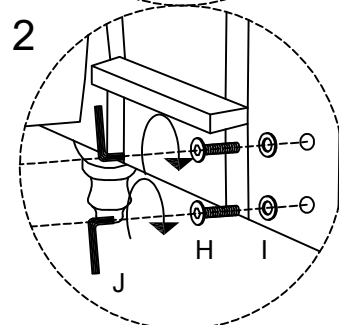

An L-shaped metal bracket is shown inside a circle. To its right is a power drill with a diagonal line through it, indicating it should not be used.	A warning triangle containing an exclamation mark.	A clock face showing approximately 12:30.
A rectangular block is shown on a mat with a hatched pattern. To its right is a similar block with a diagonal line through it, indicating it should not be used.	A warning triangle containing an exclamation mark.	A simple line drawing of a person.

30'

2

1

2

3

4

5

6