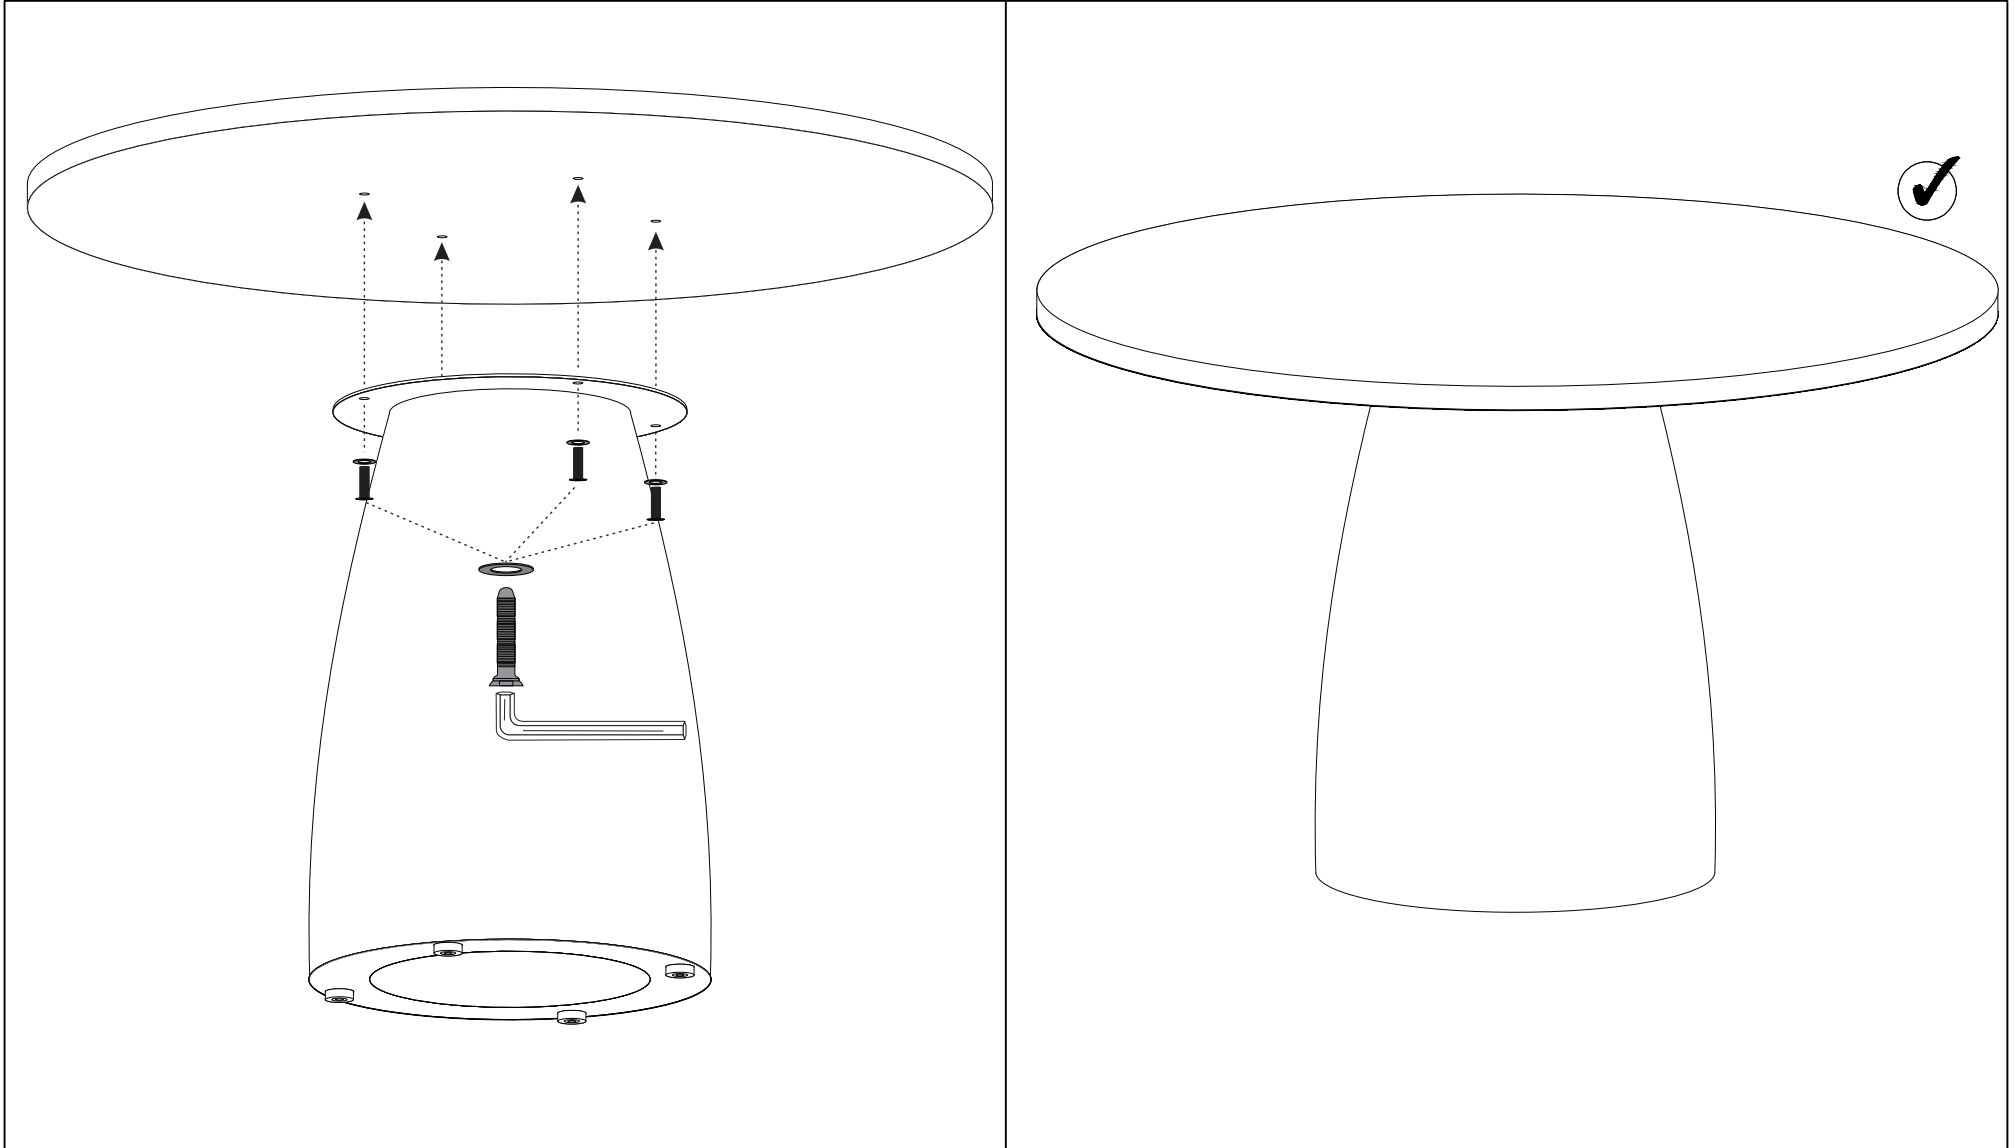

PREPARATION

- Before beginning assembly of product, make sure all parts are present. Compare parts with part contents list and hardware contents list.
- If any part is missing or damaged, do not attempt to assemble the product.
- Estimated Assembly Time: 10 minutes.
- Tools Required for Assembly (included): Allen Key
- If you having a difficulty, our friendly Customer Care team is always here to help. Please email customersupport@safavieh.com

STEP 1: Use bolt (HW1) with the flat washer (HW3) to fix table base to table top. Use allen key (HW2) to tighten the bolts with sufficient force.