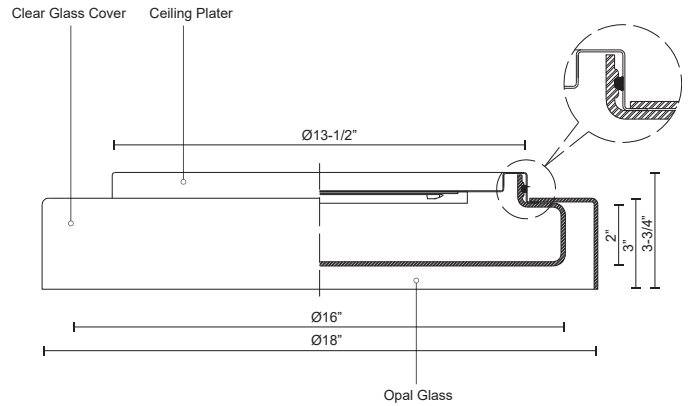

**ASTON
FM48618
FLUSH MOUNT**

PROJECT

DESCRIPTION

Clear round aesthetic glass. Opal glass cylindrical diffuser. Powder-coated white steel ceiling plate. Down light. Custom options available.

SPECIFICATION DETAILS

* For custom options, consult factory for details.

Fixture Dimensions	D18" x H3-3/4"
Light Source	AC LED Module
Wattage	32W
Total Lumens	2880lm
Delivered Lumens	CL-1430lm
Voltage	120V
Color Temperature	3000K
CRI (Ra)	90CRI
Optional Color Temps	2700K - 5000K Available, Minimum Order Quantities Apply
LED Rated Life	50,000 hours
Dimming	100% - 10%, ELV Dimmer (Not Included)
Shade Details	Clear Glass Shade
Glass Details	Opal Glass
Location	Dry
Compliance	T24-JA8
Warranty	5 Years
Mounting Style	All Orientation; Ceiling and Wall;
CEC Title 24 JA8	Yes, JA8-19
Finish Option(s)	Clear