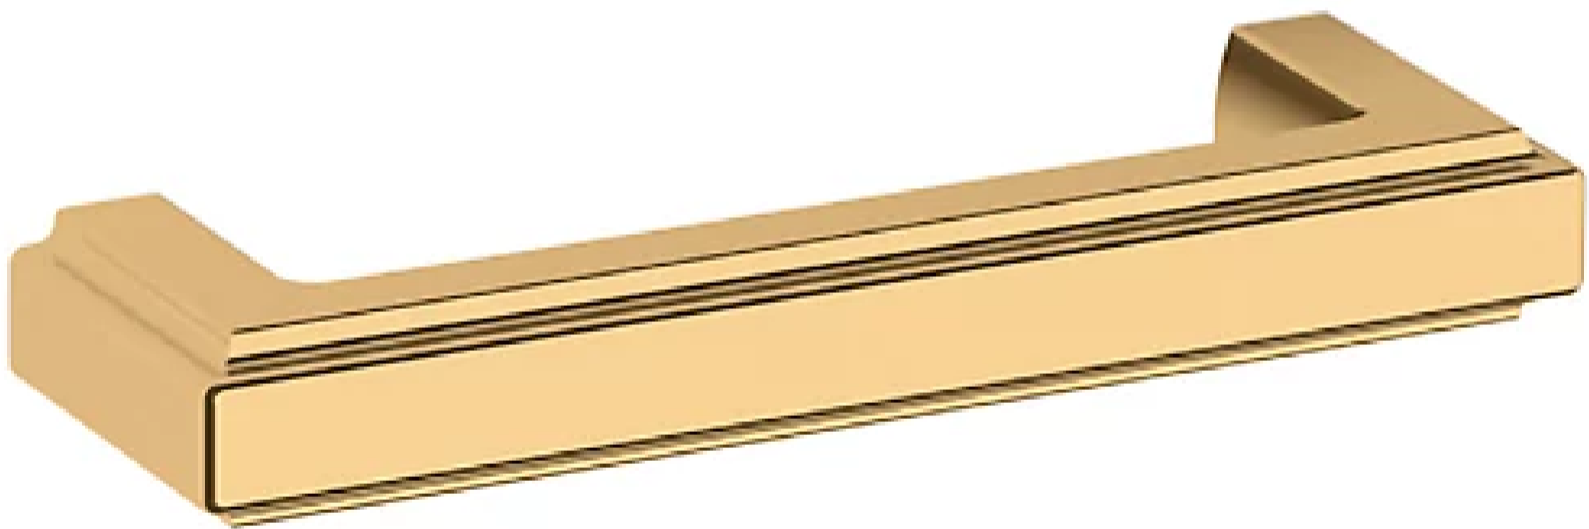

4426 RAISED PULL

4" CTC

SPECIFICATIONS

STYLE	Traditional
PROJECTION	1.38

4426 RAISED PULL

4" CTC

ESTATE PORTFOLIO

Model Number:
4426.031.BIN

Key Features

- Just the smallest of details can mean all the difference. The clean step up detailing of this pull and the Raised family shows that a small detail can make a big impact.

FINISHES OPTIONS

Satin Nickel - 150, US15

Lifetime (PVD) Polished Nickel - 055

Polished Chrome - 260

Lifetime (PVD) Polished Brass - 003

Lifetime (PVD) Satin Brass - 044

Satin Black - 190

Venetian Bronze - 112, 11P

Non-lacquered Brass - 031

all measurements in inches