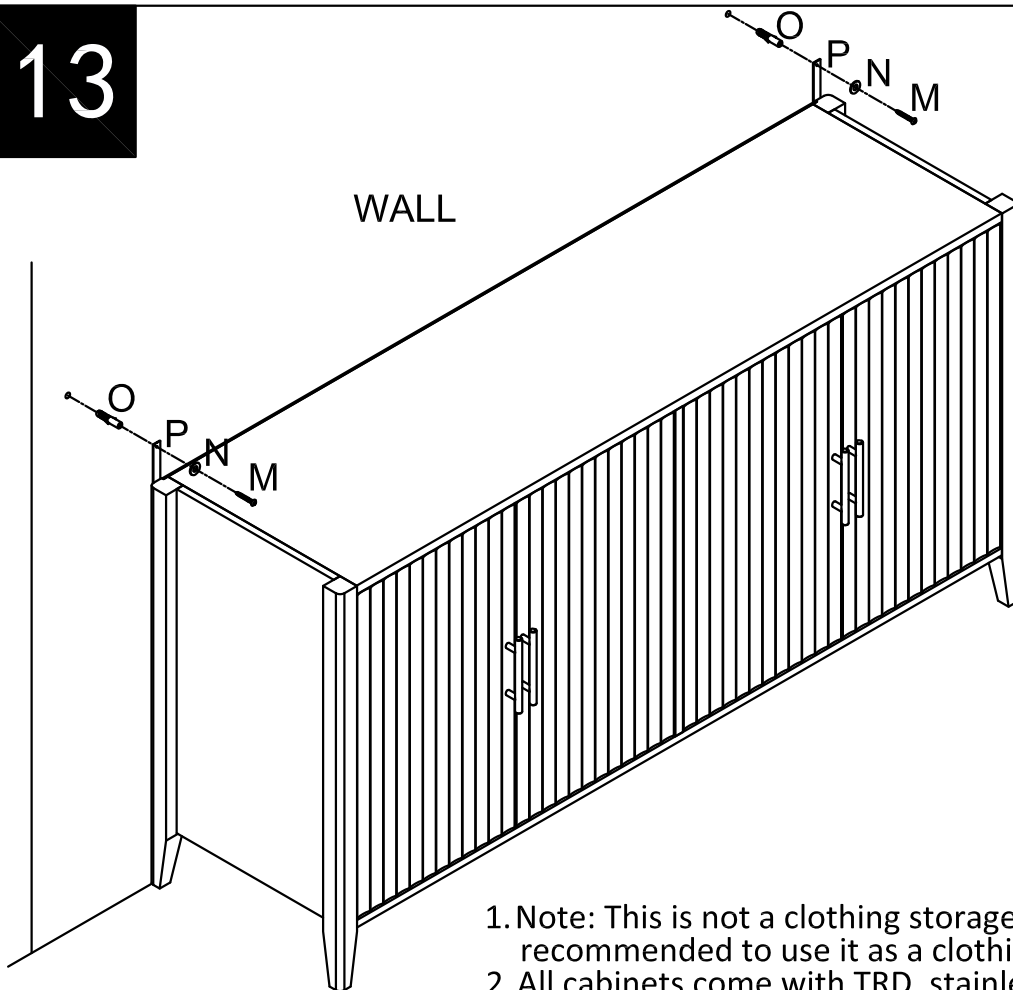

Note: Please assemble the door according to the installation steps first. If the cabinet door is deviated, the internal hinge needs to be slowly adjusted to solve the problem.

12

	Lx2pcs
	Nx2pcs
	Px2pcs

13

	Mx2pcs
	Nx2pcs
	Ox2pcs

1. Note: This is not a clothing storage cabinet and it is not recommended to use it as a clothing storage cabinet.
2. All cabinets come with TRD, stainless steel or our "L-Bracket" when shipped.