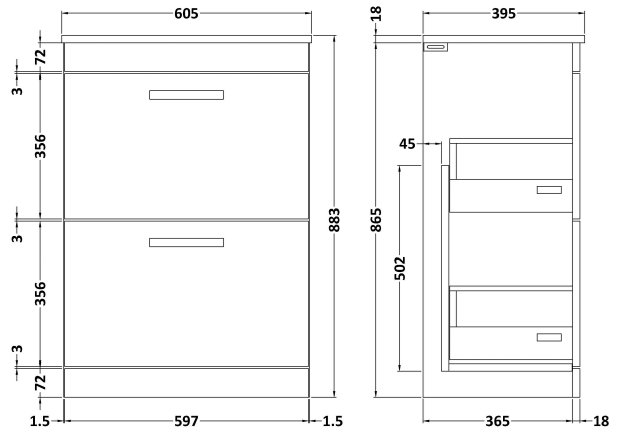

# CUSTOMER DATA SHEET

**DESCRIPTION:** 600 Fs 2-Drawer Vanity With Basin B

### PRODUCT DIMENSIONS

Height (mm)	Width (mm)	Depth (mm)	Nett Wgt Kg
865	600	383	30.5

### PACKAGING DIMENSIONS

Height (mm)	Width (mm)	Depth (mm)	Gross Wgt Kg
885	620	405	30.5

# CUSTOMER DATA SHEET - CERAMICS

**DESCRIPTION:** Minimalist Basin 600mm

PRODUCT DIMENSIONS			
Height (mm)	Width (mm)	Depth (mm)	Nett Wgt Kg
170	600	390	10.76

PACKAGING DIMENSIONS			
Height (mm)	Width (mm)	Depth (mm)	Gross Wgt Kg
200	400	620	10.76