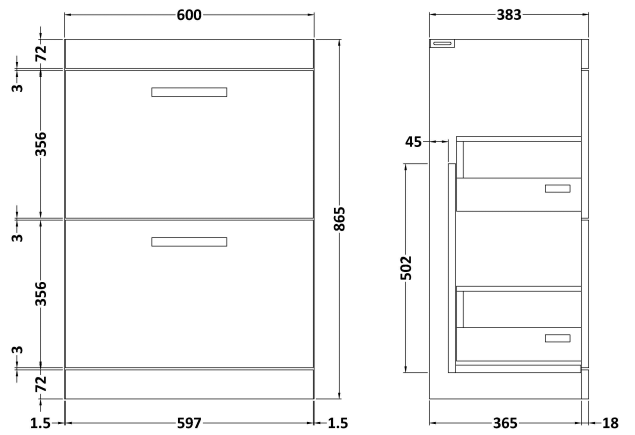

# CUSTOMER DATA SHEET

**DESCRIPTION:** 600 Fs 2-Drawer Vanity With Basin B

### PRODUCT DIMENSIONS

Height (mm)	Width (mm)	Depth (mm)	Nett Wgt Kg
865	600	383	30.5

### PACKAGING DIMENSIONS

Height (mm)	Width (mm)	Depth (mm)	Gross Wgt Kg
885	620	405	30.5

# CUSTOMER DATA SHEET - CERAMICS

**DESCRIPTION:** Minimalist Basin 600mm

PRODUCT DIMENSIONS			
Height (mm)	Width (mm)	Depth (mm)	Nett Wgt Kg
170	600	390	10.76

PACKAGING DIMENSIONS			
Height (mm)	Width (mm)	Depth (mm)	Gross Wgt Kg
200	400	620	10.76