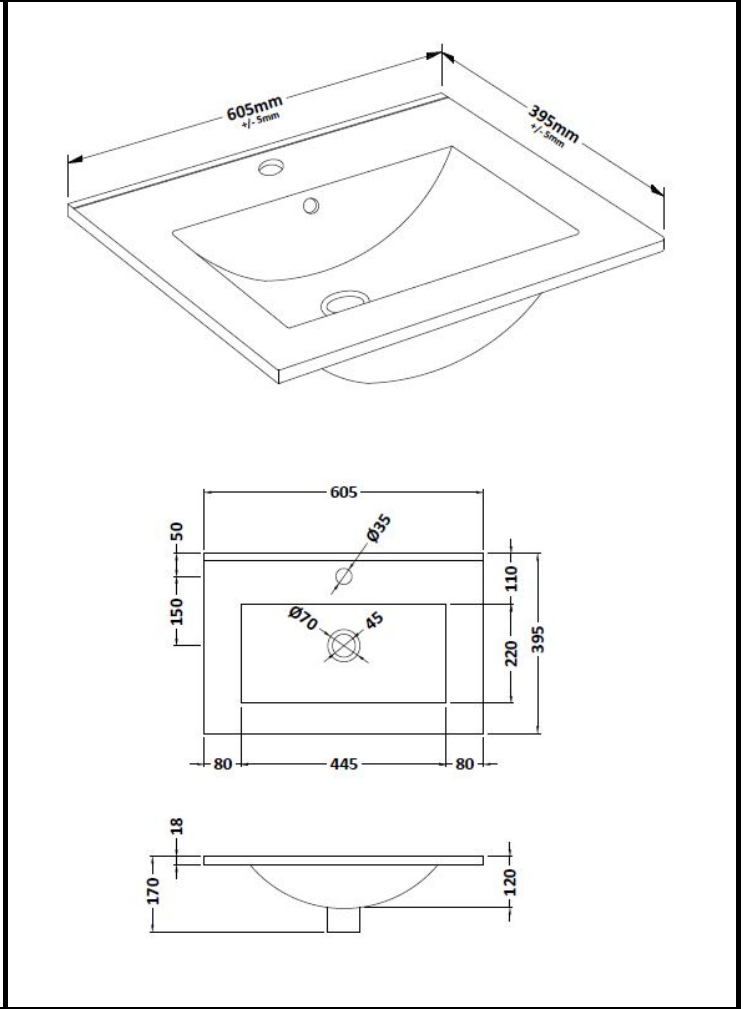

### PRODUCT DIMENSIONS

Height (mm)	Width (mm)	Depth (mm)	Nett Wgt Kg
865	600	383	30.5

### PACKAGING DIMENSIONS

Height (mm)	Width (mm)	Depth (mm)	Gross Wgt Kg
885	620	405	30.5

### OUTER BOX DIMENSIONS (If Applicable)

Height (mm)	Width (mm)	Depth (mm)	Gross Wgt Kg

# CUSTOMER DATA SHEET - CERAMICS

**DESCRIPTION:** Minimalist Basin 600mm

PRODUCT DIMENSIONS			
Height (mm)	Width (mm)	Depth (mm)	Nett Wgt Kg
170	600	390	10.76

PACKAGING DIMENSIONS			
Height (mm)	Width (mm)	Depth (mm)	Gross Wgt Kg
200	400	620	10.76