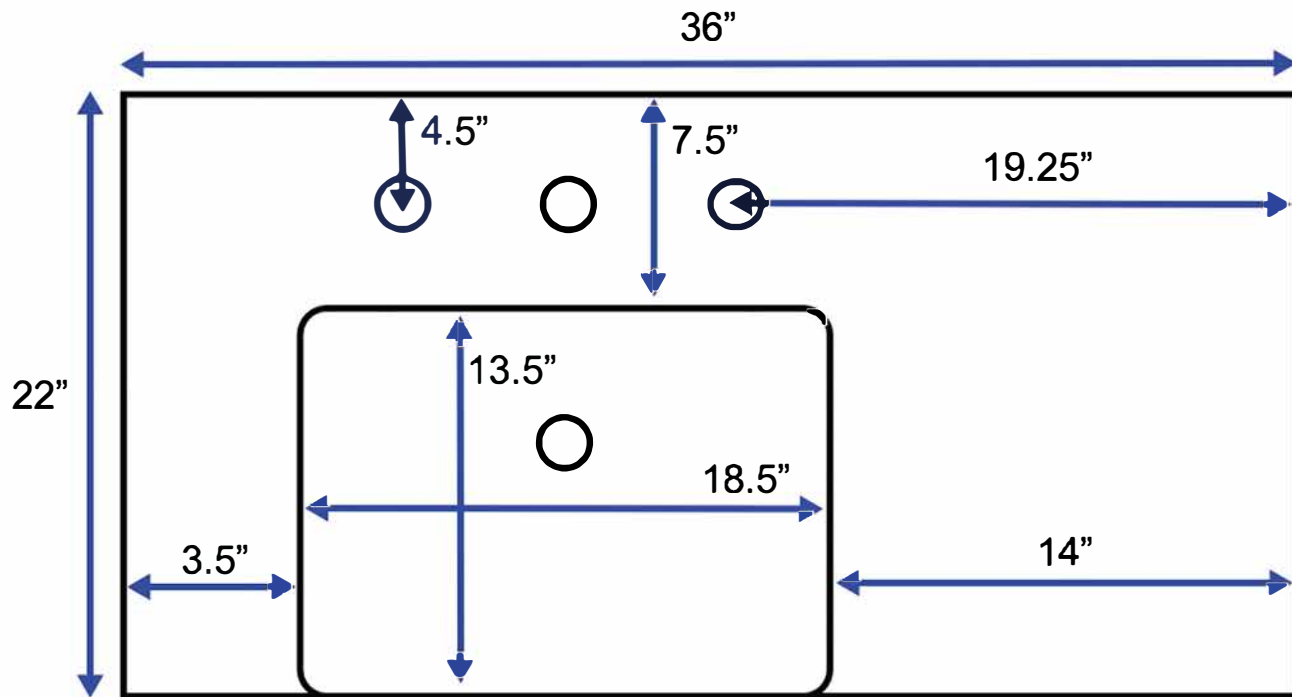

36-inch Bath Vanity (Top View)

All measurements are approximate and rounded to the nearest quarter inch.
Please allow for a slight margin of error.