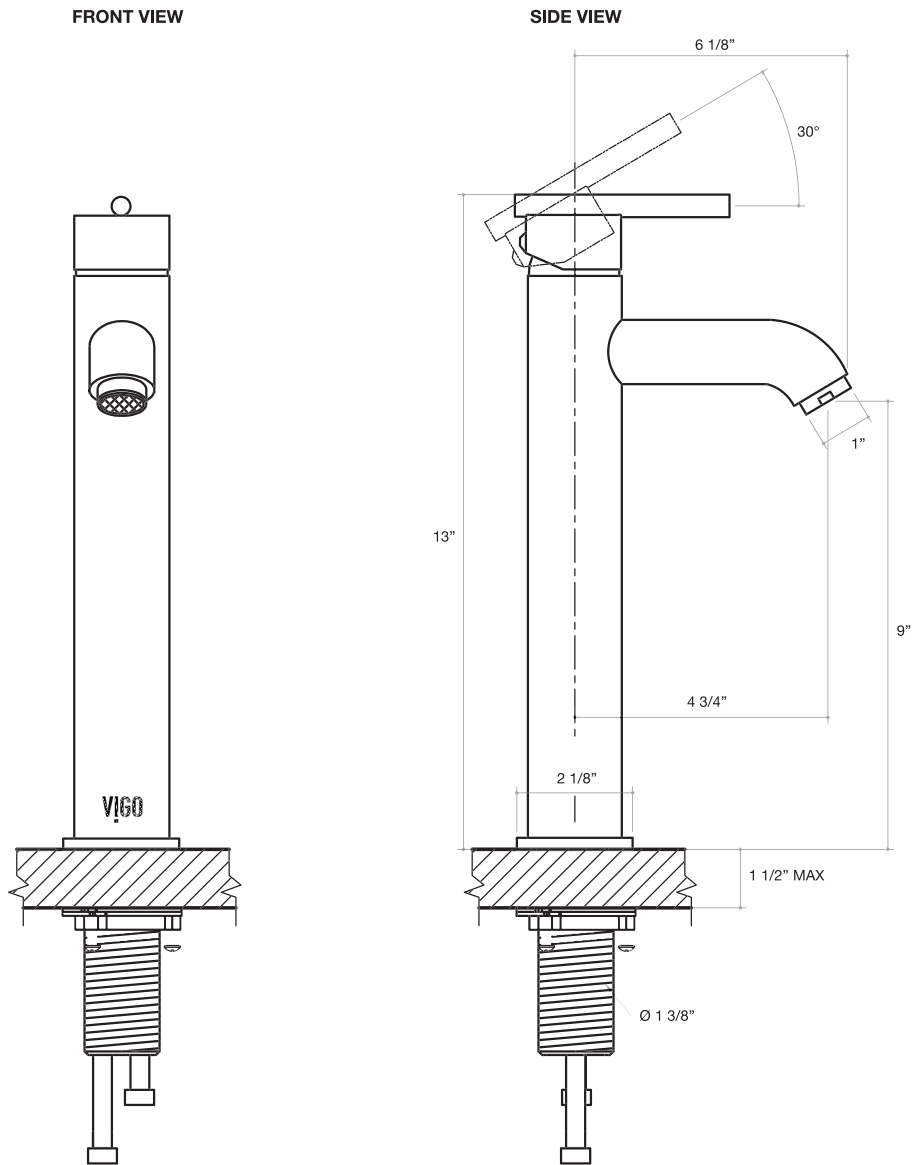

### WATER CONSERVATION

Promoting a sustainable lifestyle, the 1.2 GPM faucet spout conserves water without sacrificing performance.

\* See website for detailed warranty information.

\*\*Color swatches intended for reference only.

| DIMENSIONS    |                |                            |  |
|---------------|----------------|----------------------------|--|
| Faucet height | 13"            | Diameter Opening           | Standard 1 3/8" diameter opening is required |
| Spout reach   | 4 3/4"         | Water supply connection    | Standard US plumbing 3/8" connections        |
| Spout height  | 9"             | Installation compatability | 1-hole                                       |
| Hole Diameter | Ø1 3/8" (35mm) |                            |  |
| Flow rate     | 1.2 gal/min    |                            |  |
| Faucet body   | Brass          |                            |  |